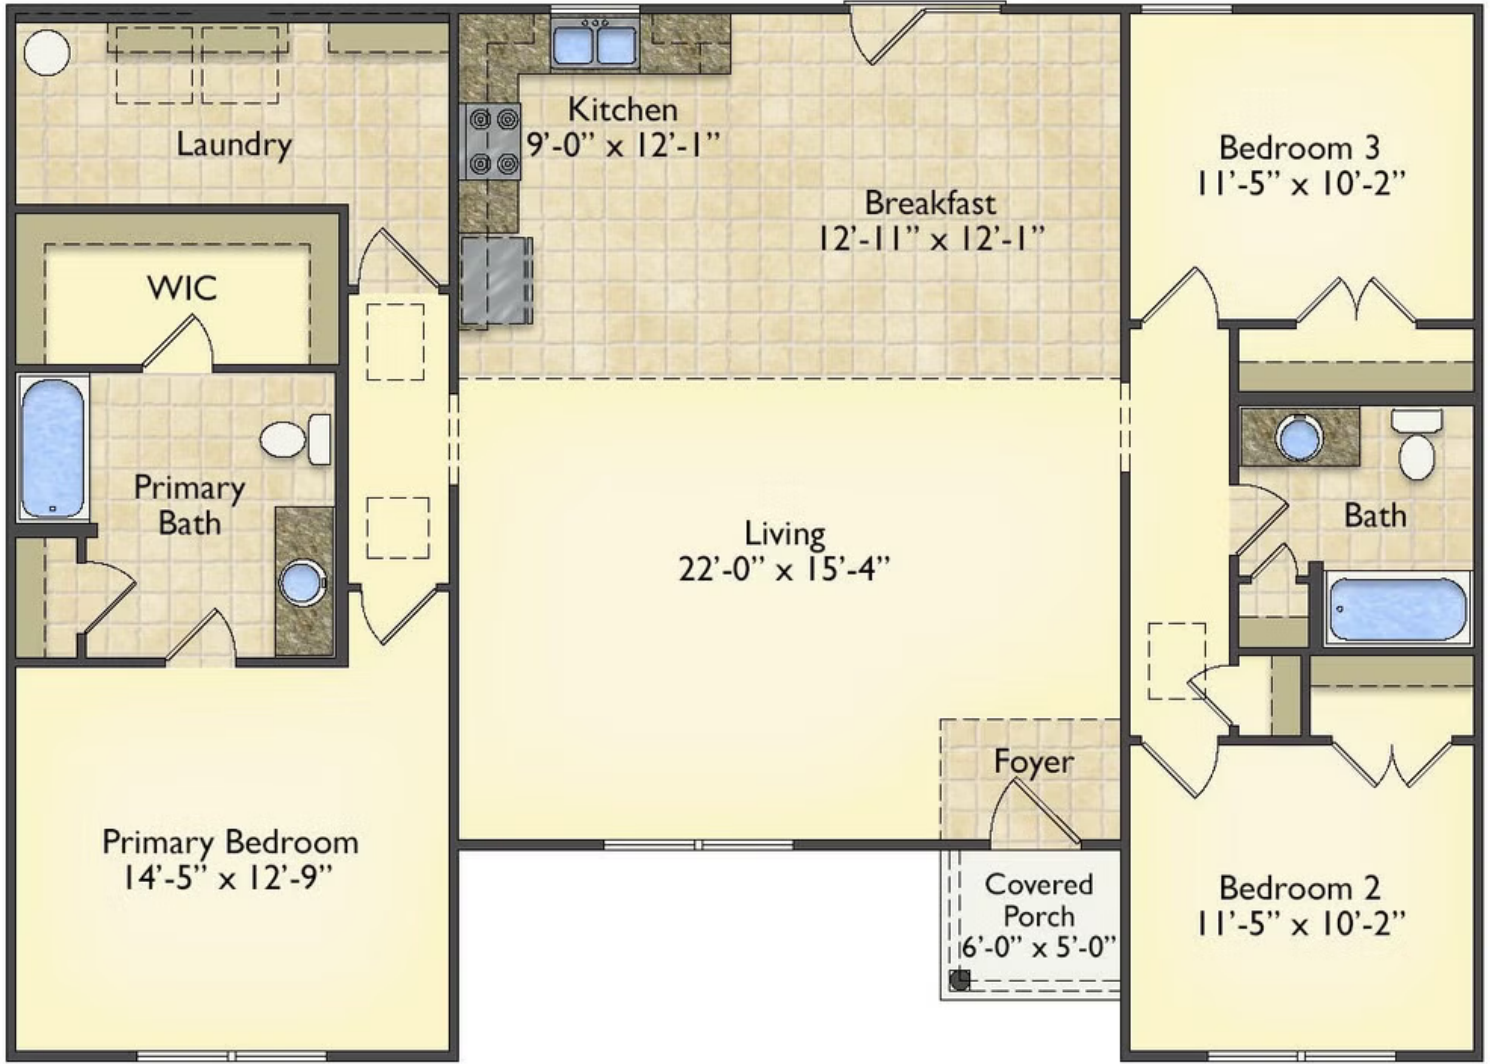

Priced From

\$174,990

3 Exterior Styles Available

 1,561+ Sq. Ft.

 3 Bedrooms

 2 Bathrooms

This beautiful home features a spacious and open layout that's perfect for families and those who love to entertain. With three cozy bedrooms and two bathrooms, you'll have plenty of space to relax and unwind after a long day. The open design seamlessly connects the family room with the kitchen, creating a warm and inviting atmosphere that's perfect for gathering with loved ones.

Whether you're hosting a family dinner or just hanging out with friends, this floor plan is perfect for you. You can customize the Pinehurst to meet your needs and create the home of your dream!

Classic

Craftsman

Farmhouse

All square footage is approximate. Renderings are artist's conceptions and may vary slightly from the actual home. Homes may be built in reverse of plans shown, depending on site conditions. Minor architectural changes may be made occasionally at the option of the builder. Please contact your Sales Consultant for details.