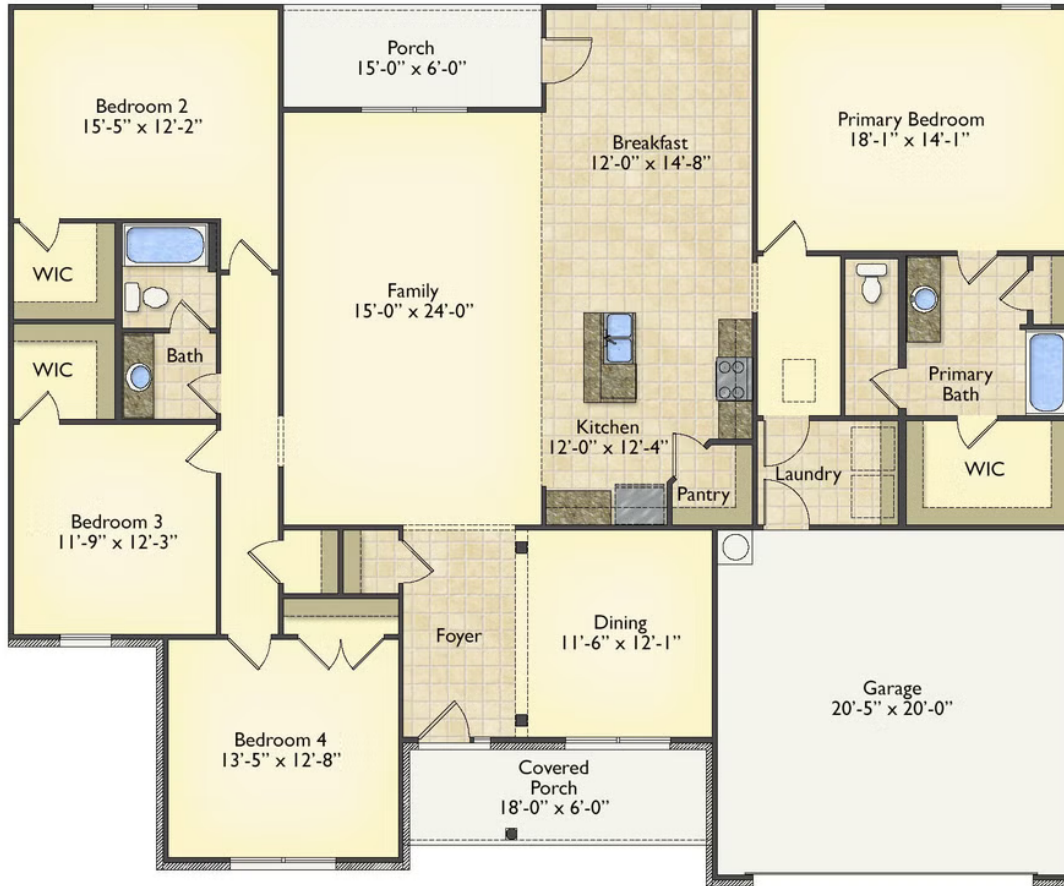

Priced From

\$278,990

2 Exterior Styles Available

 2,364+ Sq. Ft.

 4 Bedrooms

 2 Bathrooms

 2 Car Garage

Call the Inglewood home with its stunning and spacious 4 bedroom and 2 bath design. This home is the perfect size for a growing family all while remaining a cozy and relaxing environment for spending the weekends with loved ones. The heart of the home is sure to be the gourmet kitchen beautifully designed to overlook the spacious great room and breakfast room. The Inglewood offers a covered rear porch that could be used for entertaining or for enjoying a quiet evening after dinner. The primary bedroom features a large walk-in closet and primary bath that comes with a tub and separate shower. The optional 4th bedroom can be left as a bedroom or turned into a library, office, or even a playroom for the kids. There is not a detail overlooked in the Inglewood as it is designed to meet your needs and is customizable to create your own dream home!

Classic

Craftsman

All square footage is approximate. Renderings are artist's conceptions and may vary slightly from the actual home. Homes may be built in reverse of plans shown, depending on site conditions. Minor architectural changes may be made occasionally at the option of the builder. Please contact your Sales Consultant for details.