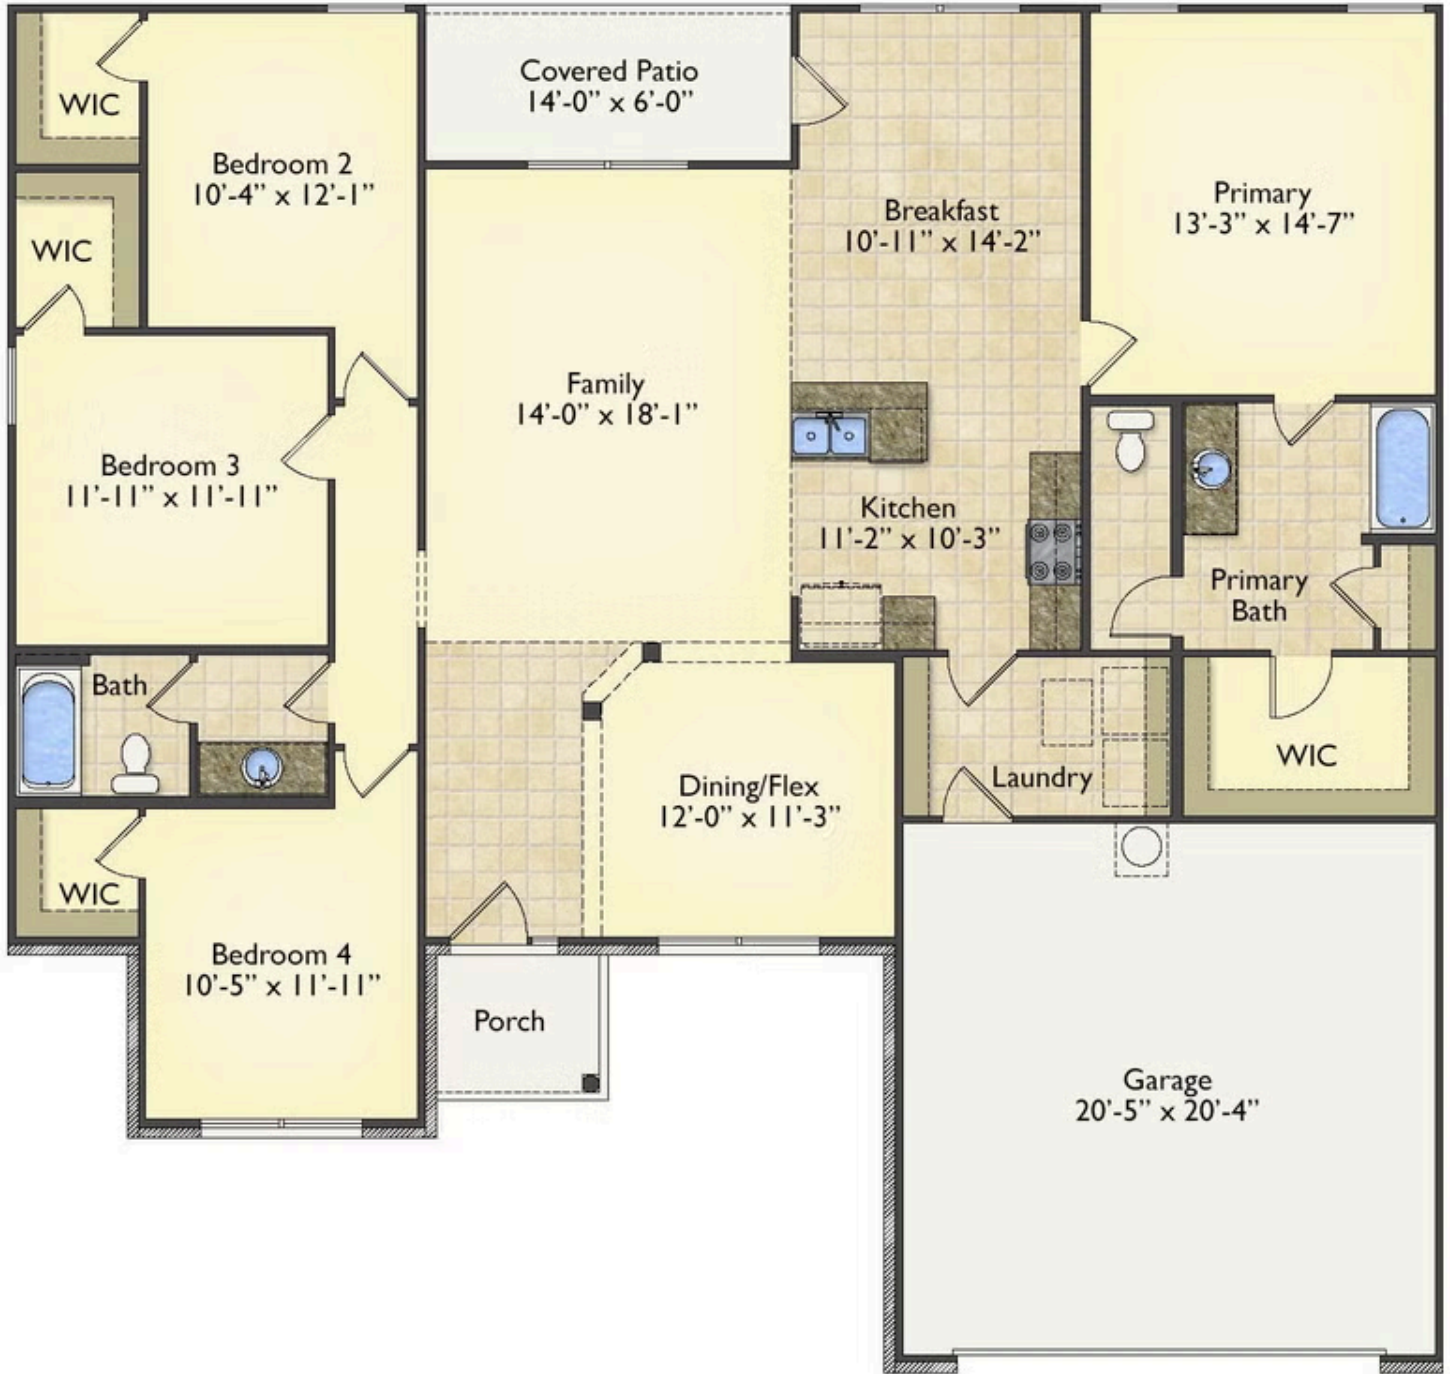

Priced From

\$224,990

3 Exterior Styles Available

 1,877+ Sq. Ft.

 4 Bedrooms

 2 Bathrooms

 2 Car Garage

The Richfield has something for everyone! This lovely home offers 4 bedrooms and 2 baths with endless options to create your dream home. The openness of the Kitchen with large island, breakfast nook, and family room was specifically designed to keep everyone together. Savor relaxed yet special meals in your formal dining room or reinvent the space into a 5th bedroom for those out of town guests. The master retreat complete with a walk in closet is secluded from the other three bedrooms for privacy. A shortage of storage space is a problem of the past with walk in closets in each of the 4 bedrooms in this home. A covered front porch, 2 car garage, and separate laundry room are just a few of the reasons to make the Richfield your very own dream home.

Classic

Craftsman

Farmhouse

All square footage is approximate. Renderings are artist's conceptions and may vary slightly from the actual home. Homes may be built in reverse of plans shown, depending on site conditions. Minor architectural changes may be made occasionally at the option of the builder. Please contact your Sales Consultant for details.