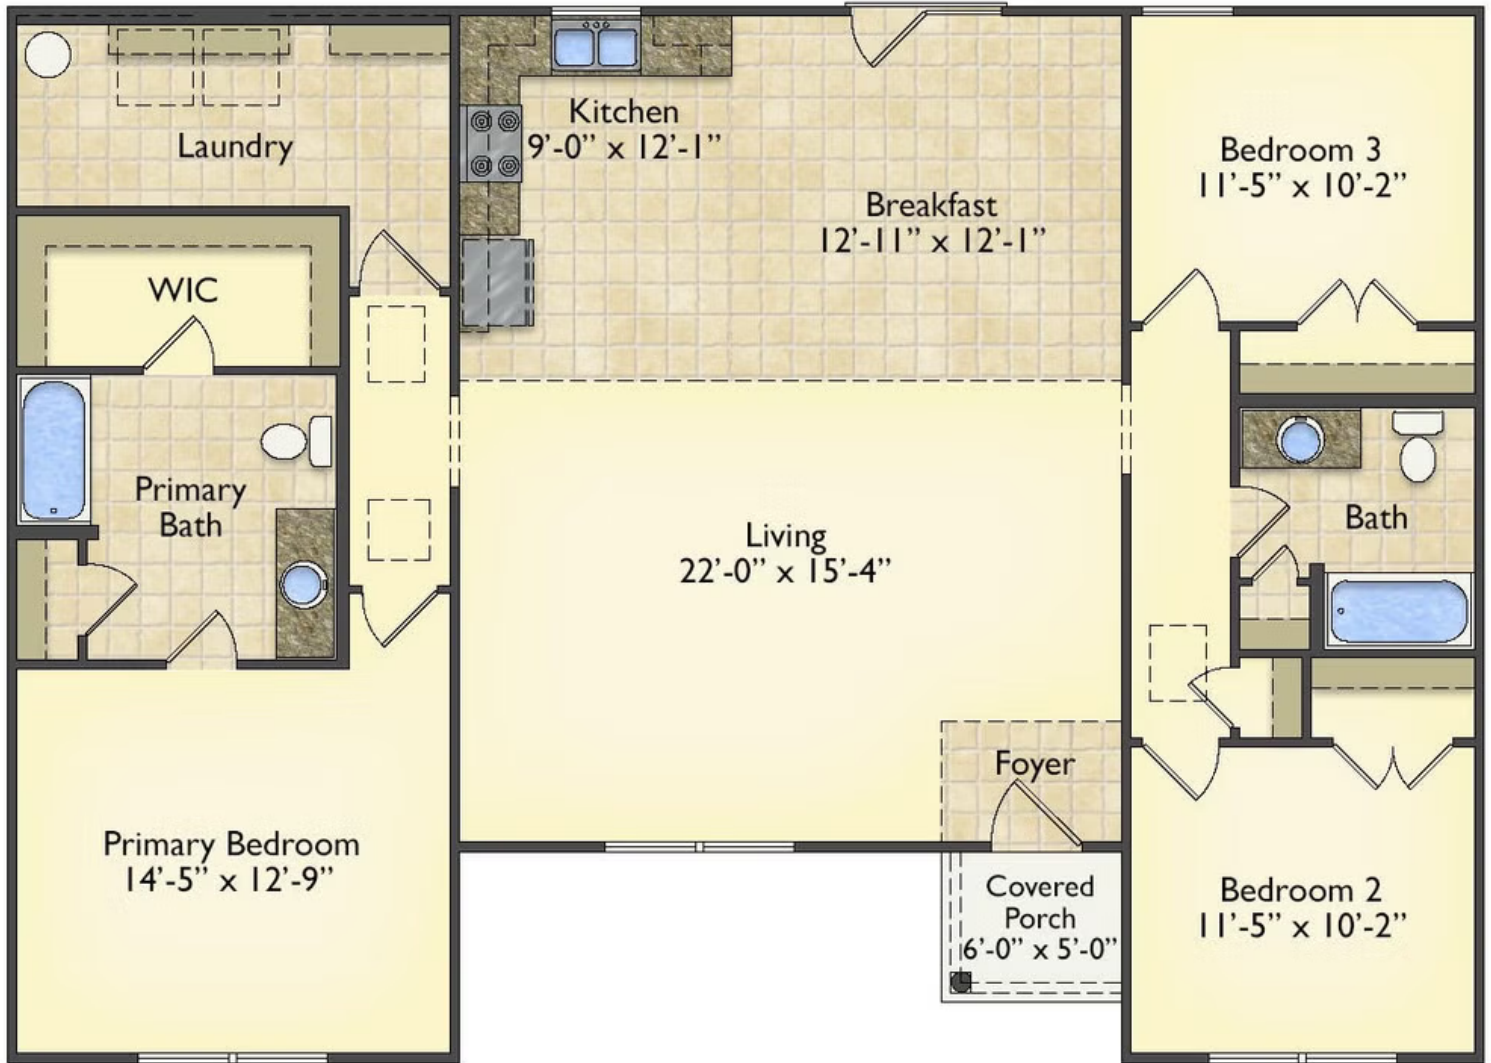

Priced From

\$174,990

3 Exterior Styles Available

 **1,561+ Sq. Ft.**

 **3 Bedrooms**

 **2 Bathrooms**

This beautiful home features a spacious and open layout that's perfect for families and those who love to entertain. With three cozy bedrooms and two bathrooms, you'll have plenty of space to relax and unwind after a long day. The open design seamlessly connects the family room with the kitchen, creating a warm and inviting atmosphere that's perfect for gathering with loved ones.

Whether you're hosting a family dinner or just hanging out with friends, this floor plan is perfect for you. You can customize the Pinehurst to meet your needs and create the home of your dream!

Classic

Craftsman

Farmhouse

All square footage is approximate. Renderings are artist's conceptions and may vary slightly from the actual home. Homes may be built in reverse of plans shown, depending on site conditions. Minor architectural changes may be made occasionally at the option of the builder. Please contact your Sales Consultant for details.