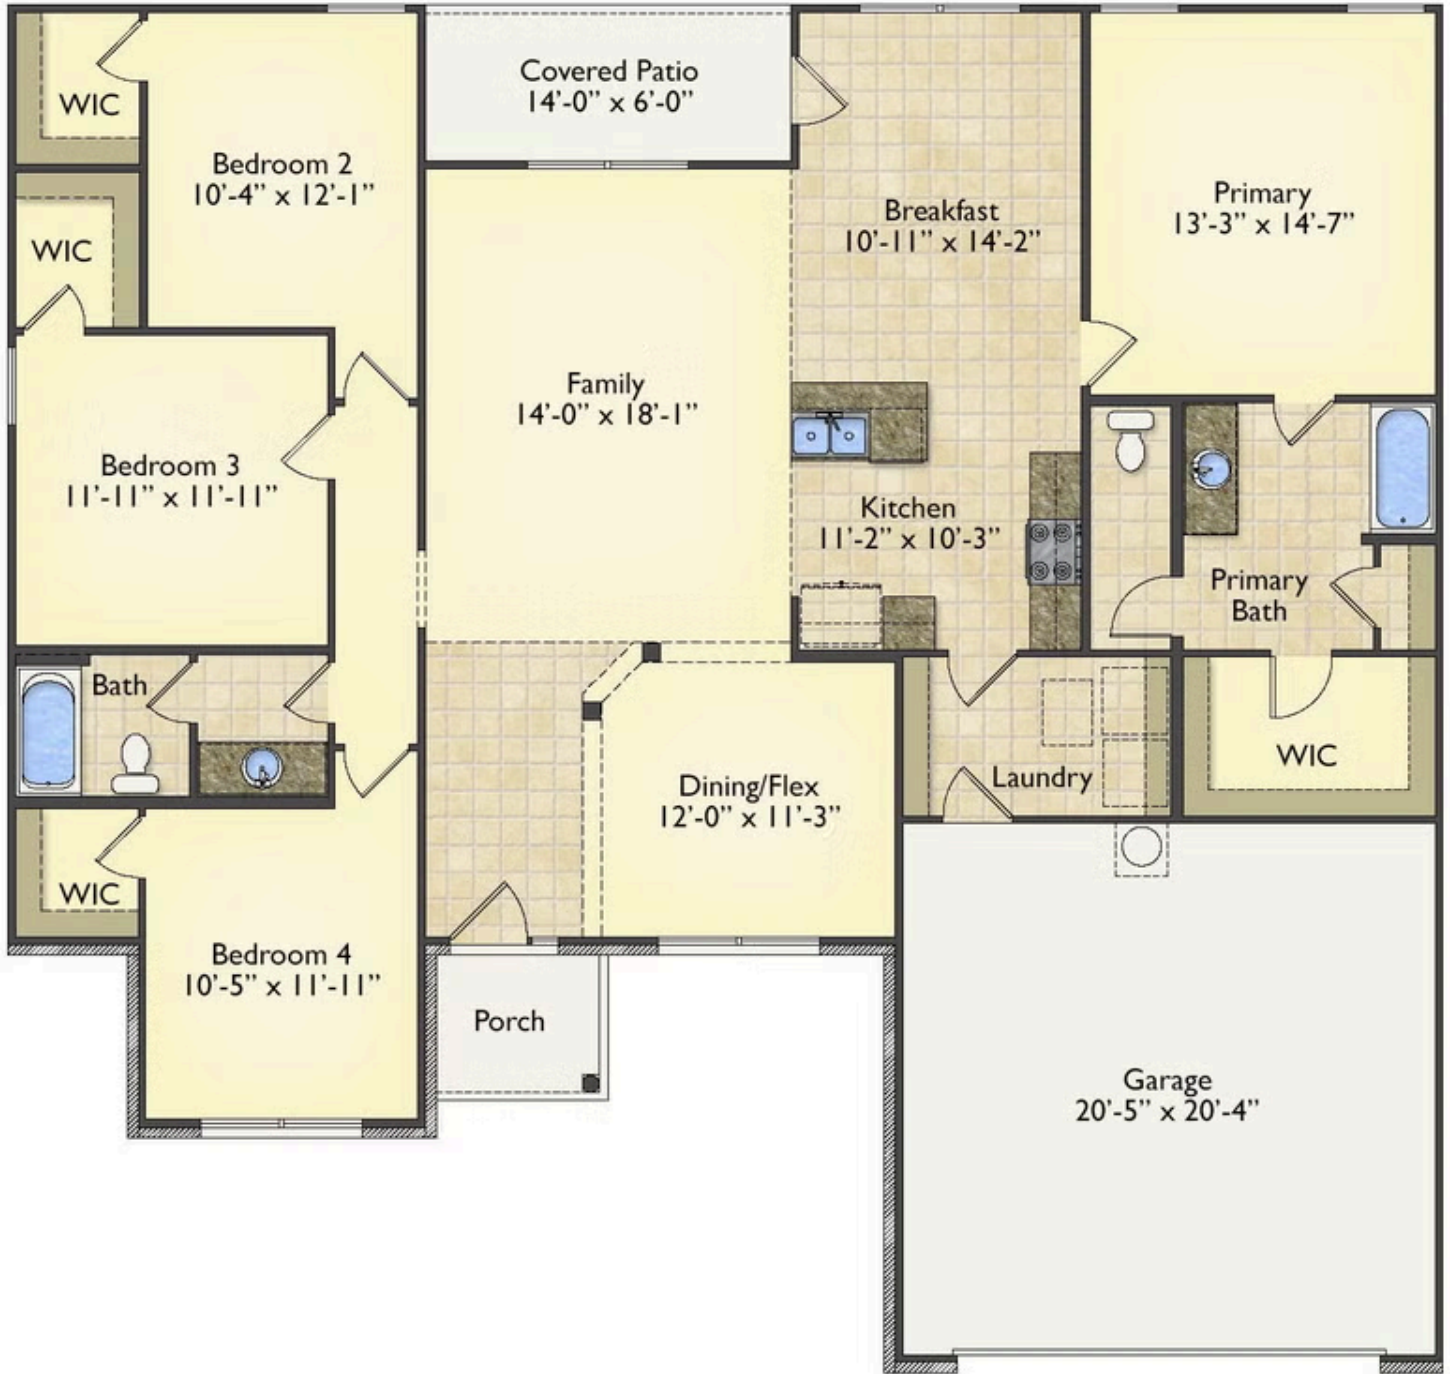

Priced From

\$231,990

3 Exterior Styles Available

 1,877+ Sq. Ft.

 4 Bedrooms

 2 Bathrooms

 2 Car Garage

The Richfield has something for everyone! This lovely home offers 4 bedrooms and 2 baths with endless options to create your dream home. The openness of the Kitchen with large island, breakfast nook, and family room was specifically designed to keep everyone together. Savor relaxed yet special meals in your formal dining room or reinvent the space into a 5th bedroom for those out of town guests. The master retreat complete with a walk in closet is secluded from the other three bedrooms for privacy. A shortage of storage space is a problem of the past with walk in closets in each of the 4 bedrooms in this home. A covered front porch, 2 car garage, and separate laundry room are just a few of the reasons to make the Richfield your very own dream home.

Classic

Craftsman

Farmhouse

All square footage is approximate. Renderings are artist's conceptions and may vary slightly from the actual home. Homes may be built in reverse of plans shown, depending on site conditions. Minor architectural changes may be made occasionally at the option of the builder. Please contact your Sales Consultant for details.