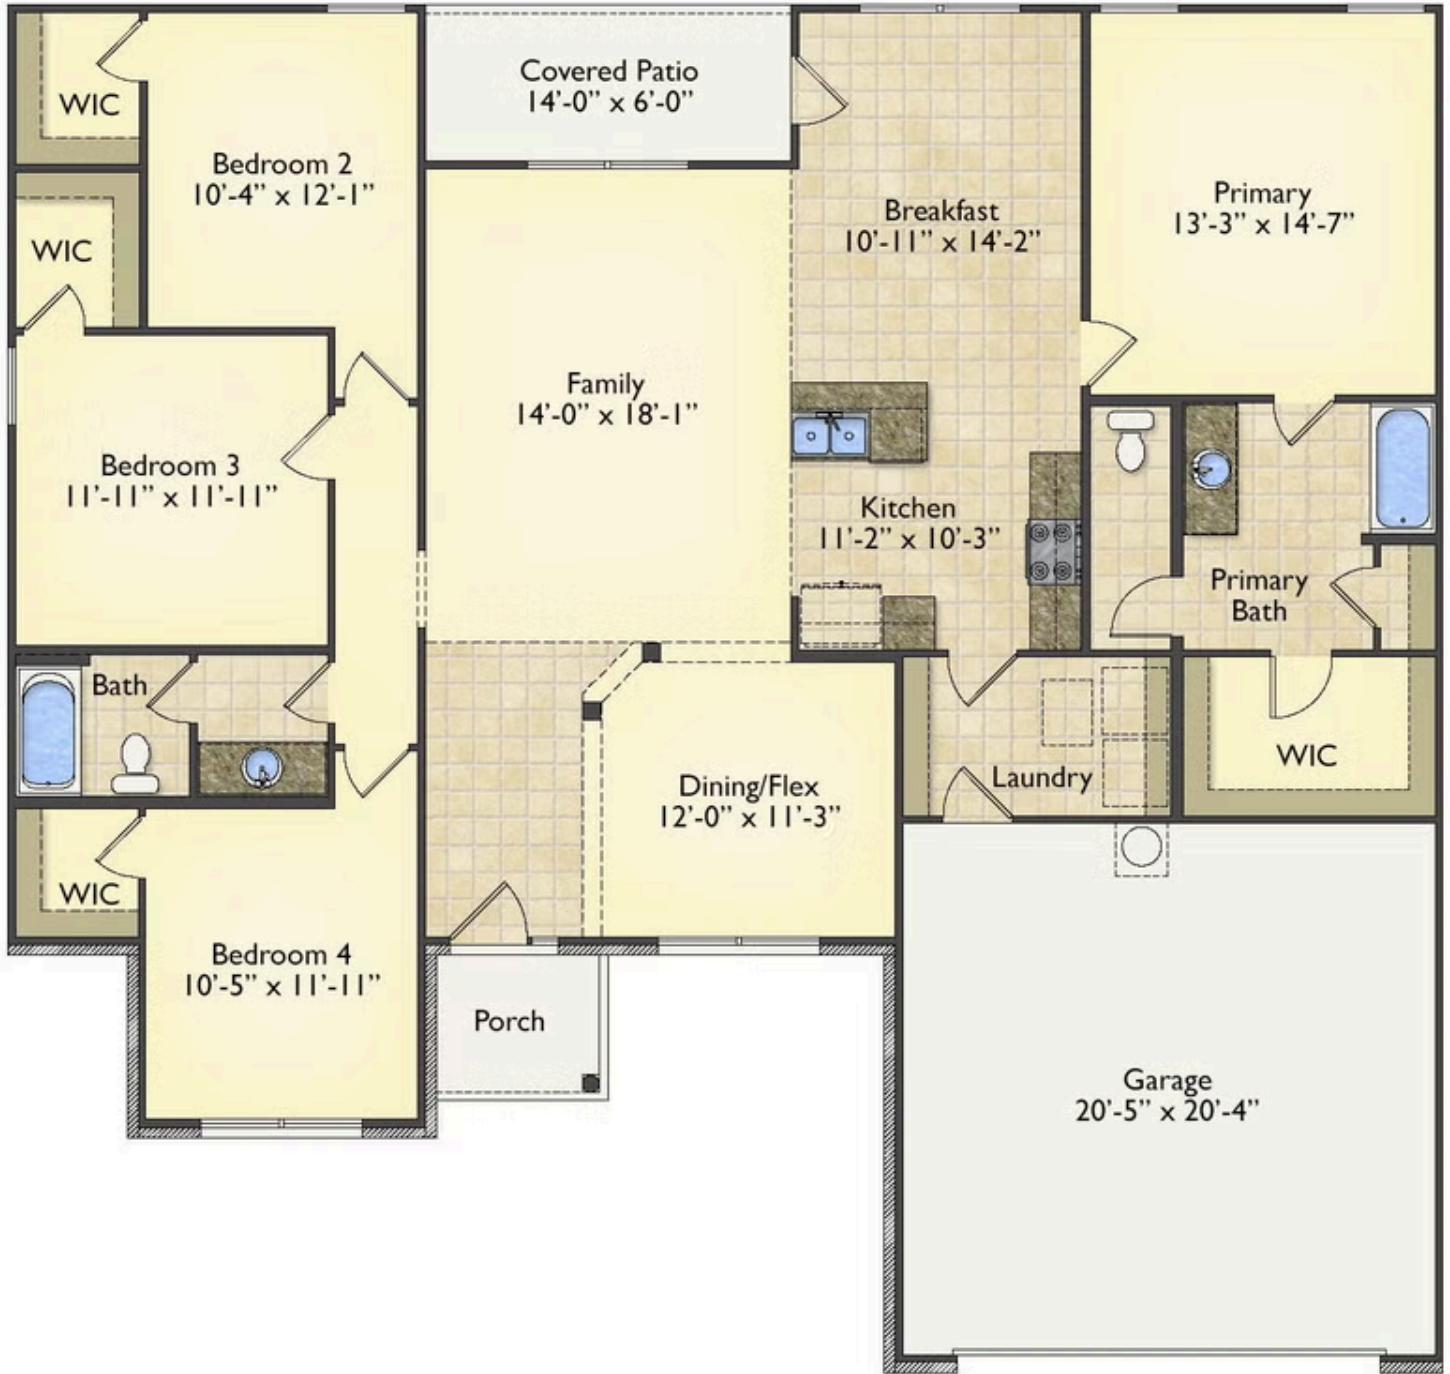

Priced From

\$232,490

3 Exterior Styles Available

 1,877+ Sq. Ft.

 4 Bedrooms

 2 Bathrooms

 2 Car Garage

The Richfield has something for everyone! This lovely home offers 4 bedrooms and 2 baths with endless options to create your dream home. The openness of the Kitchen with large island, breakfast nook, and family room was specifically designed to keep everyone together. Savor relaxed yet special meals in your formal dining room or reinvent the space into a 5th bedroom for those out of town guests. The master retreat complete with a walk in closet is secluded from the other three bedrooms for privacy. A shortage of storage space is a problem of the past with walk in closets in each of the 4 bedrooms in this home. A covered front porch, 2 car garage, and separate laundry room are just a few of the reasons to make the Richfield your very own dream home.

Classic

Craftsman

Farmhouse

All square footage is approximate. Renderings are artist's conceptions and may vary slightly from the actual home. Homes may be built in reverse of plans shown, depending on site conditions. Minor architectural changes may be made occasionally at the option of the builder. Please contact your Sales Consultant for details.