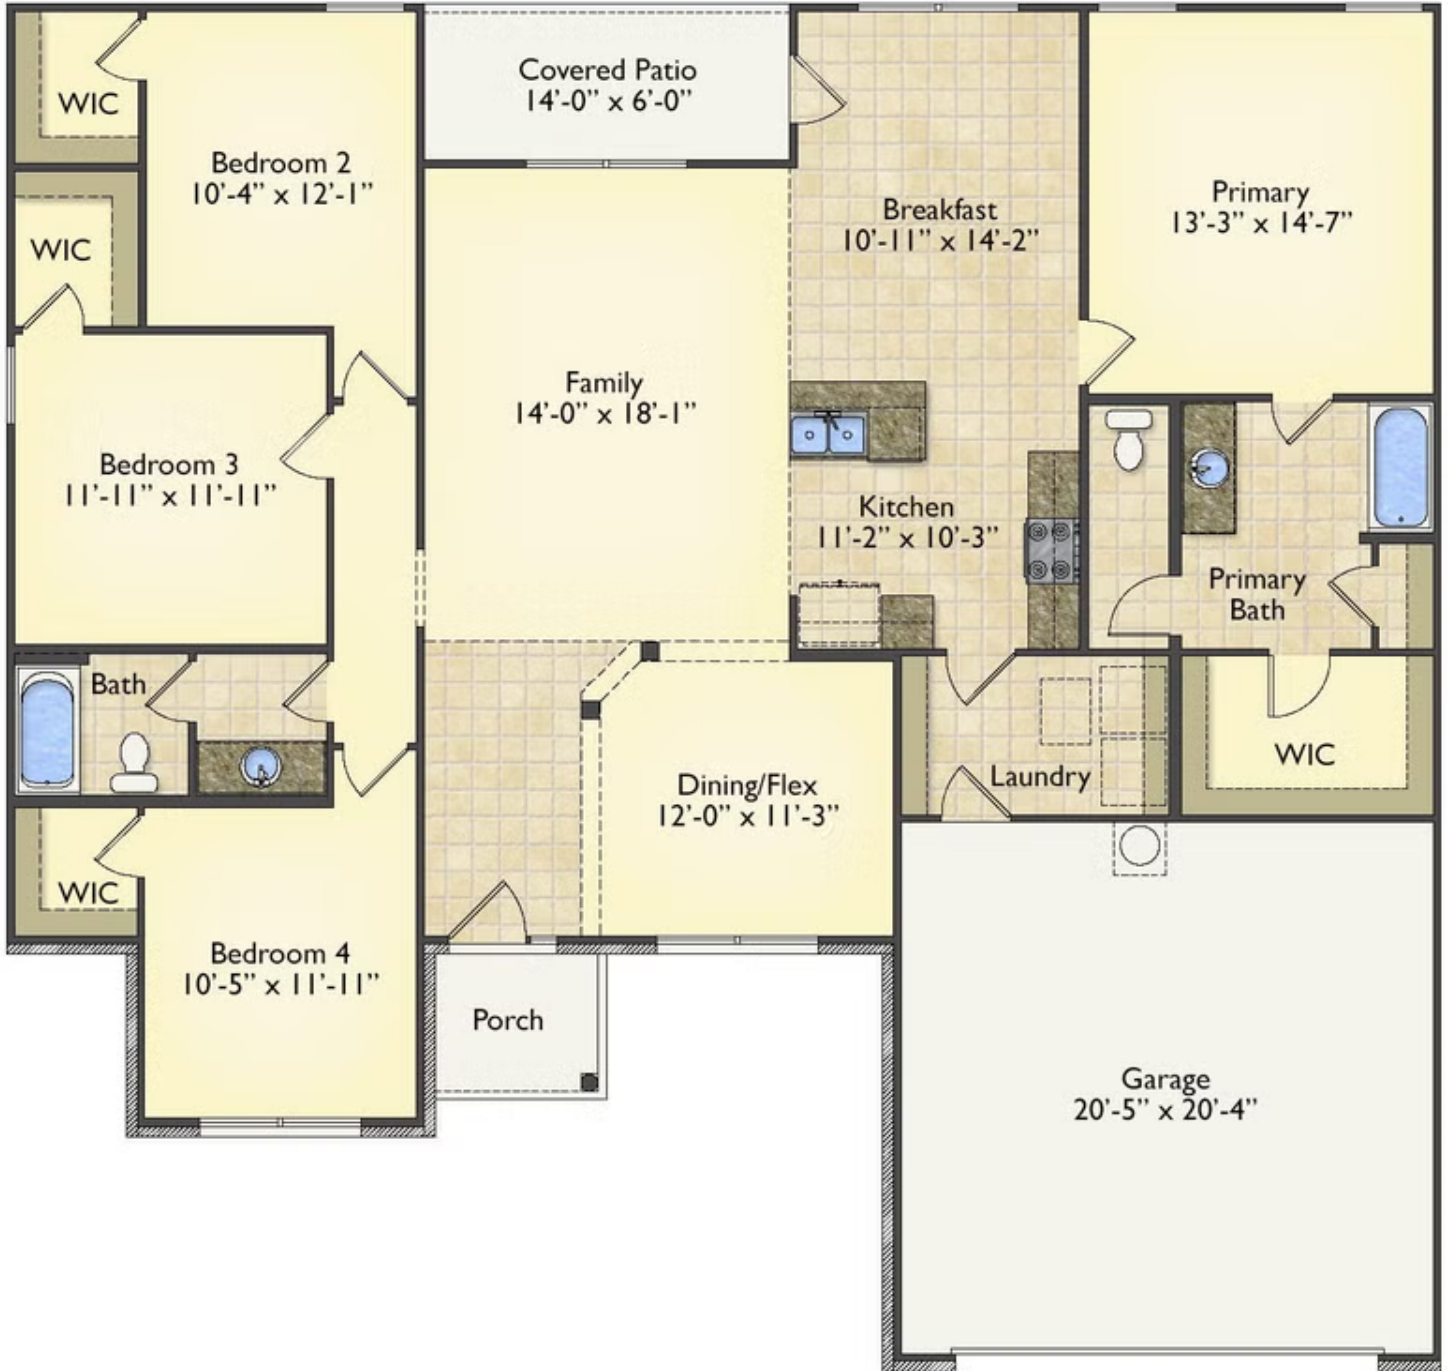

# \$231,990

3 Exterior Styles Available

 1,877+ Sq. Ft.

 4 Bedrooms

 2 Bathrooms

 2 Car Garage

The Richfield has something for everyone! This lovely home offers 4 bedrooms and 2 baths with endless options to create your dream home. The openness of the Kitchen with large island, breakfast nook, and family room was specifically designed to keep everyone together. Savor relaxed yet special meals in your formal dining room or reinvent the space into a 5th bedroom for those out of town guests. The master retreat complete with a walk in closet is secluded from the other three bedrooms for privacy. A shortage of storage space is a problem of the past with walk in closets in each of the 4 bedrooms in this home. A covered front porch, 2 car garage, and separate laundry room are just a few of the reasons to make the Richfield your very own dream home.

Classic

Craftsman

Farmhouse

All square footage is approximate. Renderings are artist's conceptions and may vary slightly from the actual home. Homes may be built in reverse of plans shown, depending on site conditions. Minor architectural changes may be made occasionally at the option of the builder. Please contact your Sales Consultant for details.