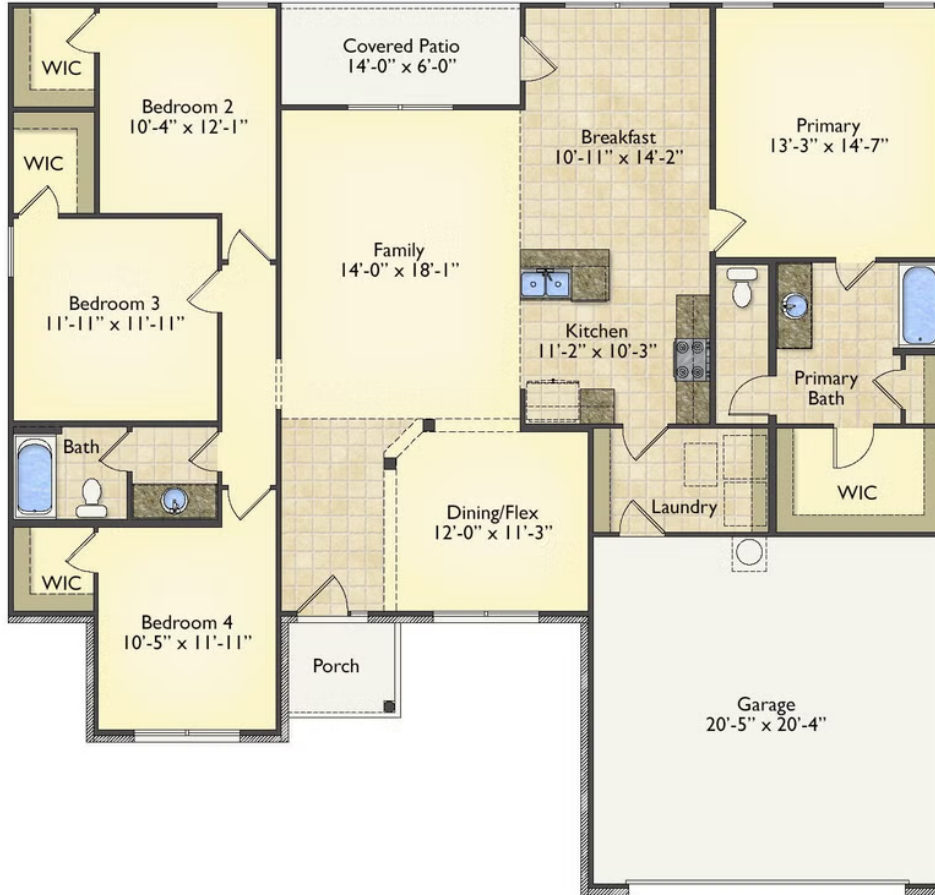

Priced From

\$233,990

3 Exterior Styles Available

 1,877+ Sq. Ft.

 4 Bedrooms

 2 Bathrooms

 2 Car Garage

The Richfield has something for everyone! This lovely home offers 4 bedrooms and 2 baths with endless options to create your dream home. The openness of the Kitchen with large island, breakfast nook, and family room was specifically designed to keep everyone together. Savor relaxed yet special meals in your formal dining room or reinvent the space into a 5th bedroom for those out of town guests. The master retreat complete with a walk in closet is secluded from the other three bedrooms for privacy. A shortage of storage space is a problem of the past with walk in closets in each of the 4 bedrooms in this home. A covered front porch, 2 car garage, and separate laundry room are just a few of the reasons to make the Richfield your very own dream home.

Classic

Craftsman

Farmhouse

All square footage is approximate. Renderings are artist's conceptions and may vary slightly from the actual home. Homes may be built in reverse of plans shown, depending on site conditions. Minor architectural changes may be made occasionally at the option of the builder. Please contact your Sales Consultant for details.