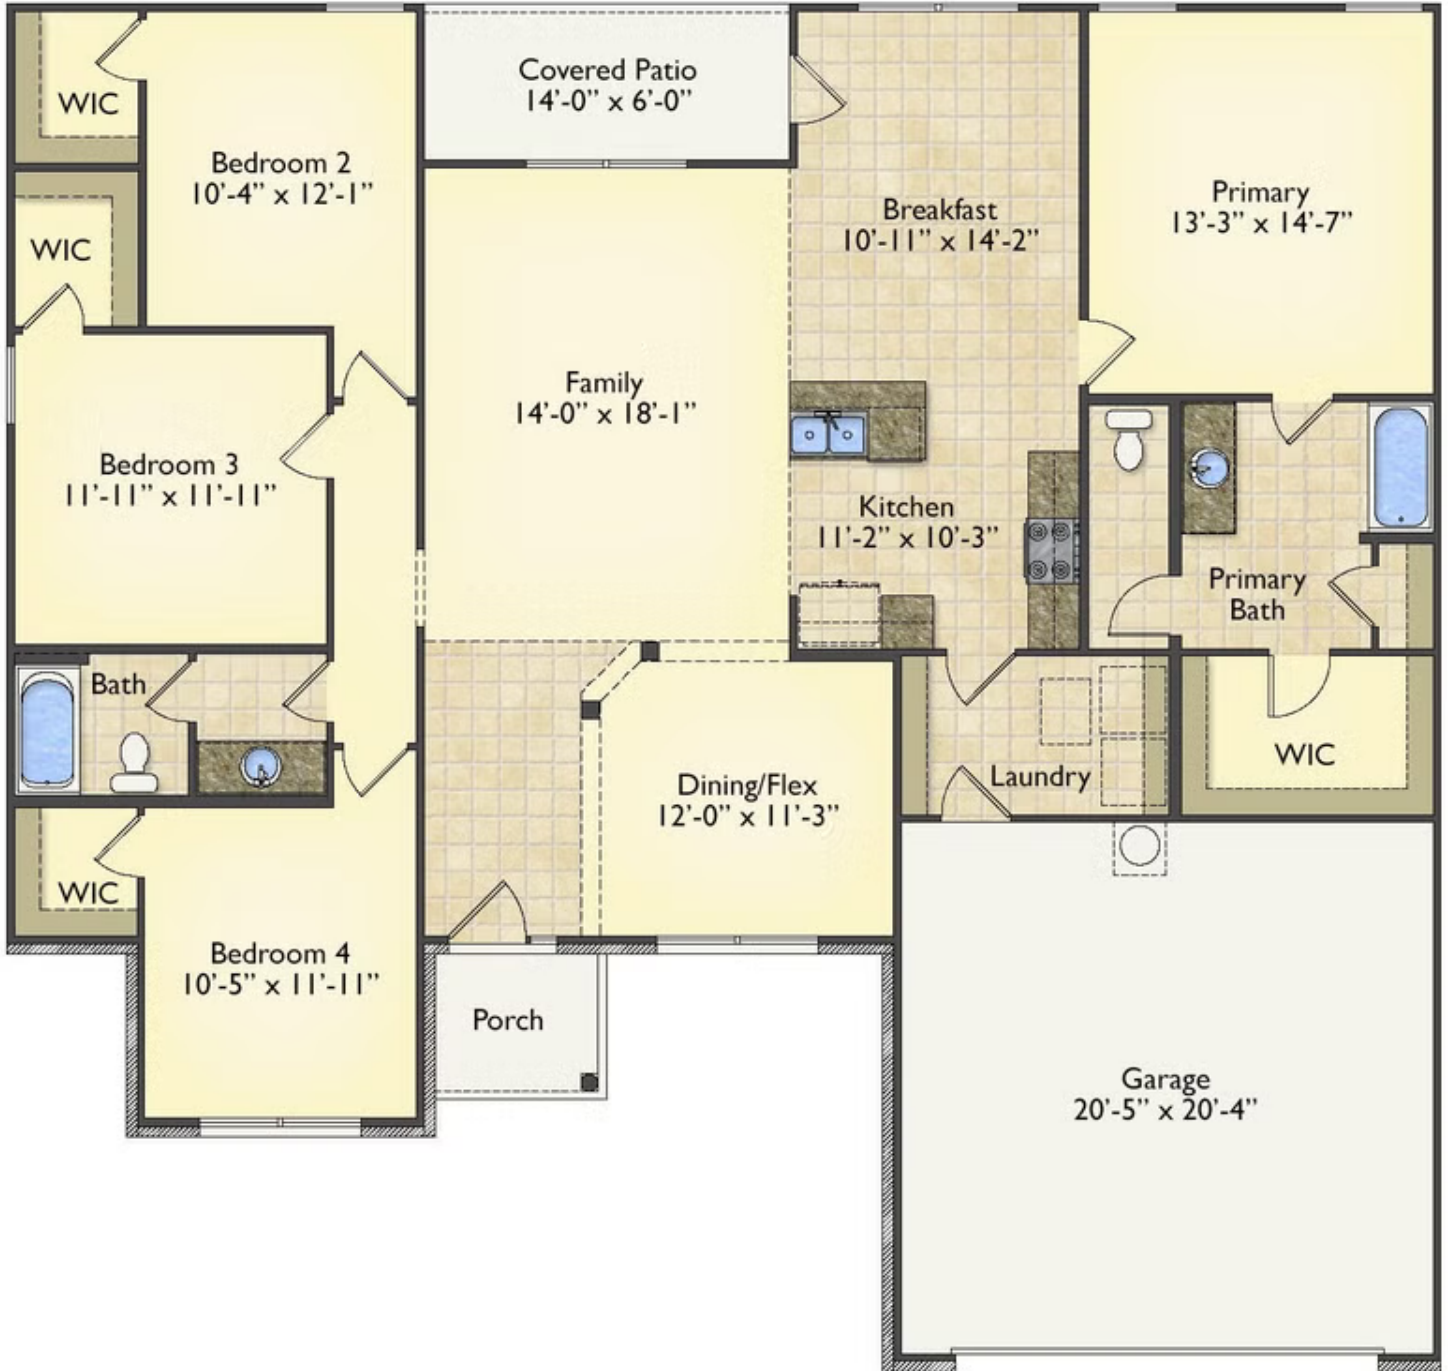

Priced From

\$224,990

3 Exterior Styles Available

 1,877+ Sq. Ft.

 4 Bedrooms

 2 Bathrooms

 2 Car Garage

The Richfield has something for everyone! This lovely home offers 4 bedrooms and 2 baths with endless options to create your dream home. The openness of the Kitchen with large island, breakfast nook, and family room was specifically designed to keep everyone together. Savor relaxed yet special meals in your formal dining room or reinvent the space into a 5th bedroom for those out of town guests. The master retreat complete with a walk in closet is secluded from the other three bedrooms for privacy. A shortage of storage space is a problem of the past with walk in closets in each of the 4 bedrooms in this home. A covered front porch, 2 car garage, and separate laundry room are just a few of the reasons to make the Richfield your very own dream home.

Classic

Craftsman

Farmhouse

All square footage is approximate. Renderings are artist's conceptions and may vary slightly from the actual home. Homes may be built in reverse of plans shown, depending on site conditions. Minor architectural changes may be made occasionally at the option of the builder. Please contact your Sales Consultant for details.