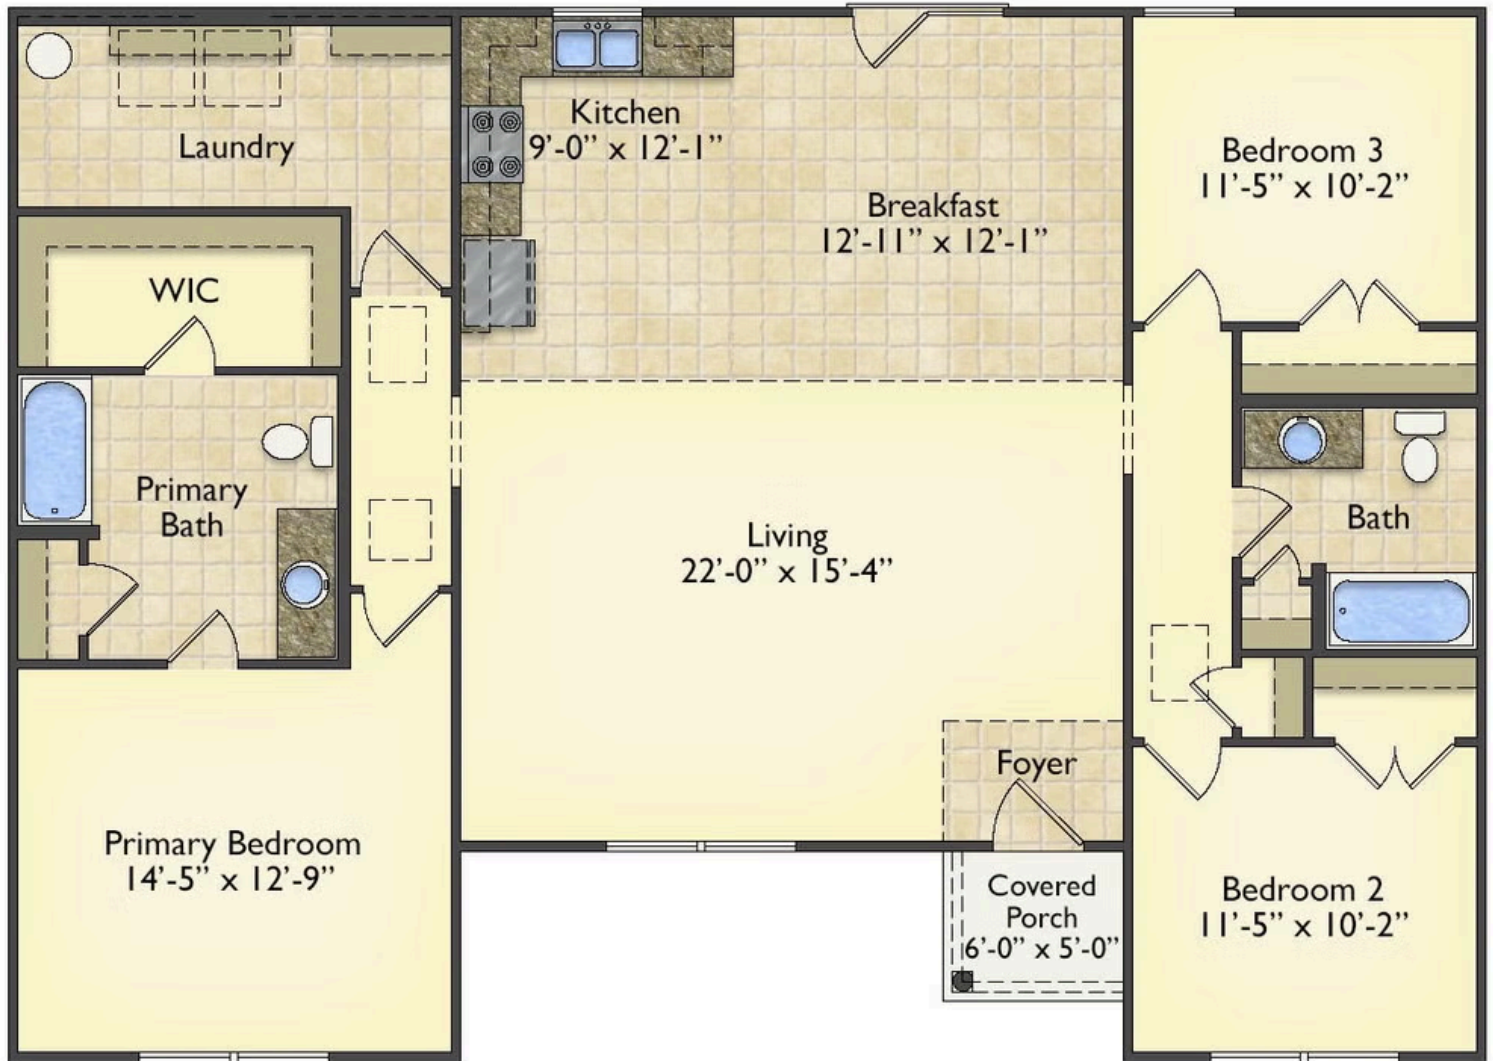

Priced From

\$174,990

3 Exterior Styles Available

 **1,561+ Sq. Ft.**

 **3 Bedrooms**

 **2 Bathrooms**

This beautiful home features a spacious and open layout that's perfect for families and those who love to entertain. With three cozy bedrooms and two bathrooms, you'll have plenty of space to relax and unwind after a long day. The open design seamlessly connects the family room with the kitchen, creating a warm and inviting atmosphere that's perfect for gathering with loved ones.

Whether you're hosting a family dinner or just hanging out with friends, this floor plan is perfect for you. You can customize the Pinehurst to meet your needs and create the home of your dream!

Classic

Craftsman

Farmhouse

All square footage is approximate. Renderings are artist's conceptions and may vary slightly from the actual home. Homes may be built in reverse of plans shown, depending on site conditions. Minor architectural changes may be made occasionally at the option of the builder. Please contact your Sales Consultant for details.