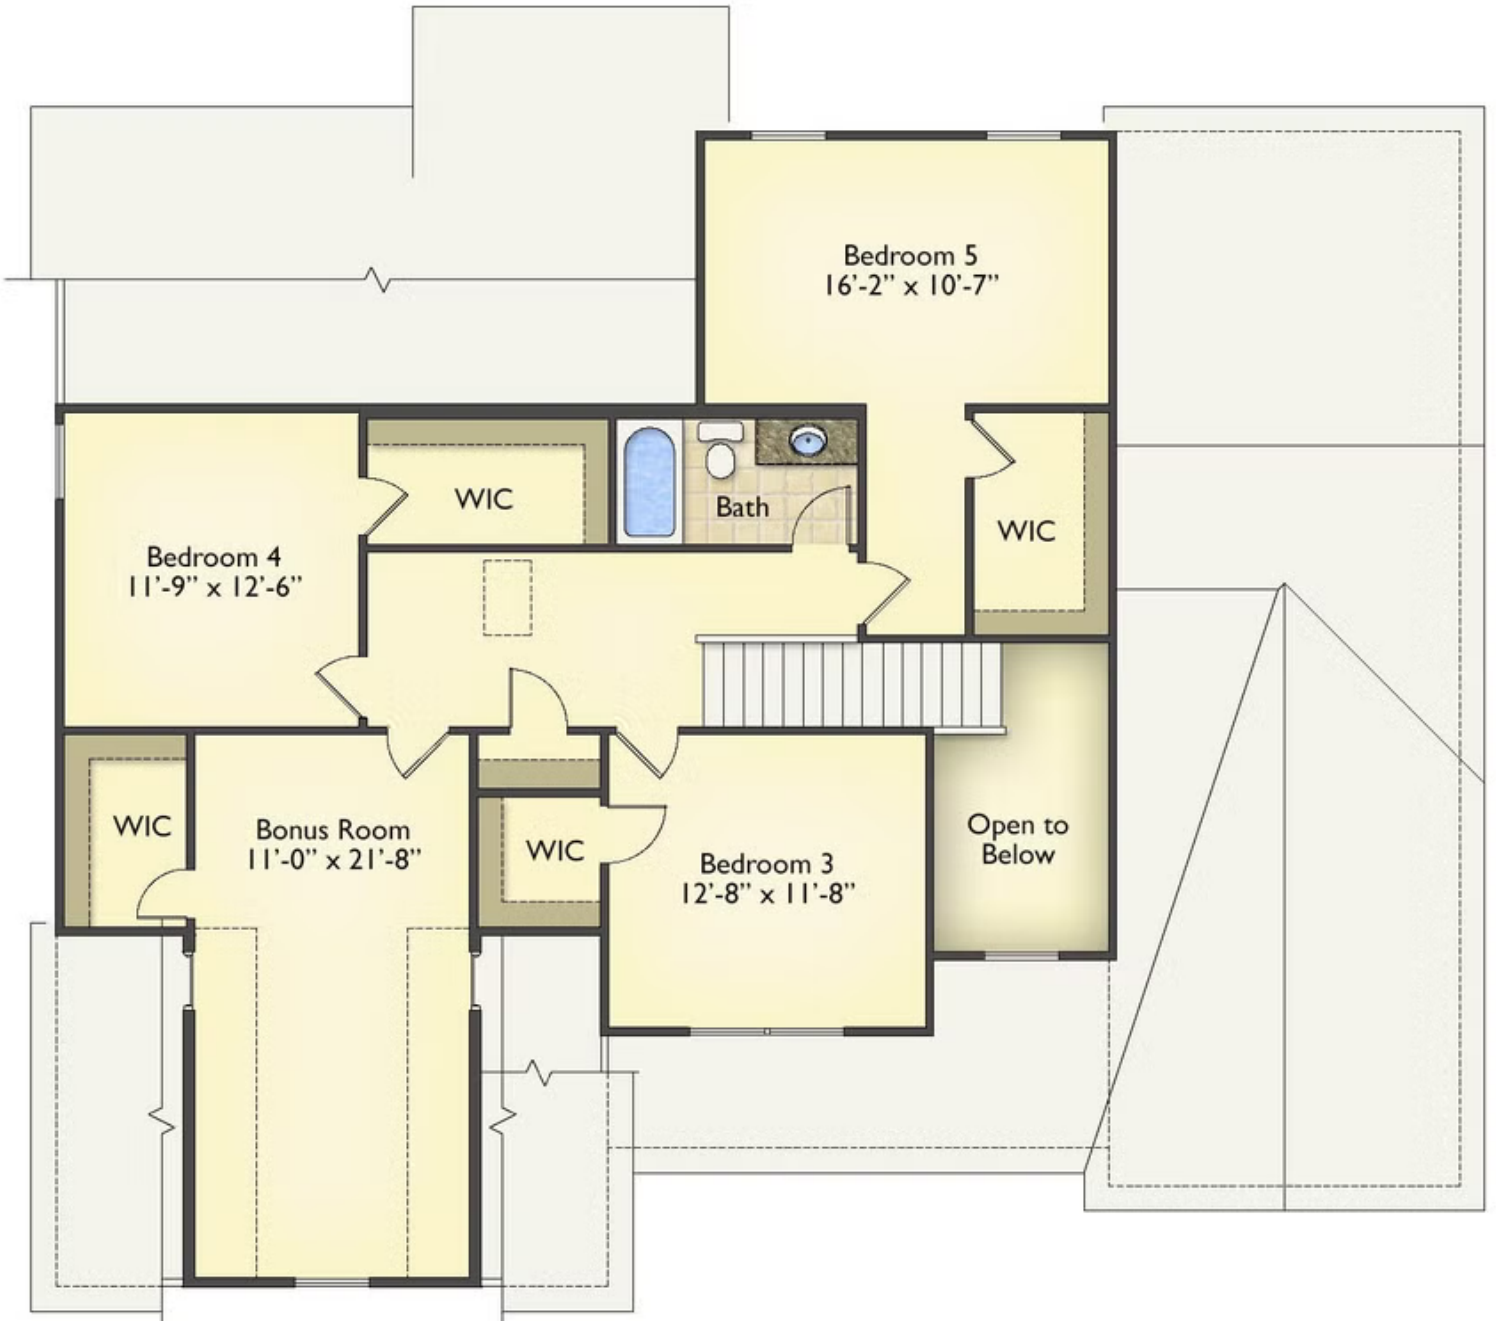

All square footage is approximate. Renderings are artist's conceptions and may vary slightly from the actual home. Homes may be built in reverse of plans shown, depending on site conditions. Minor architectural changes may be made occasionally at the option of the builder. Please contact your Sales Consultant for details.