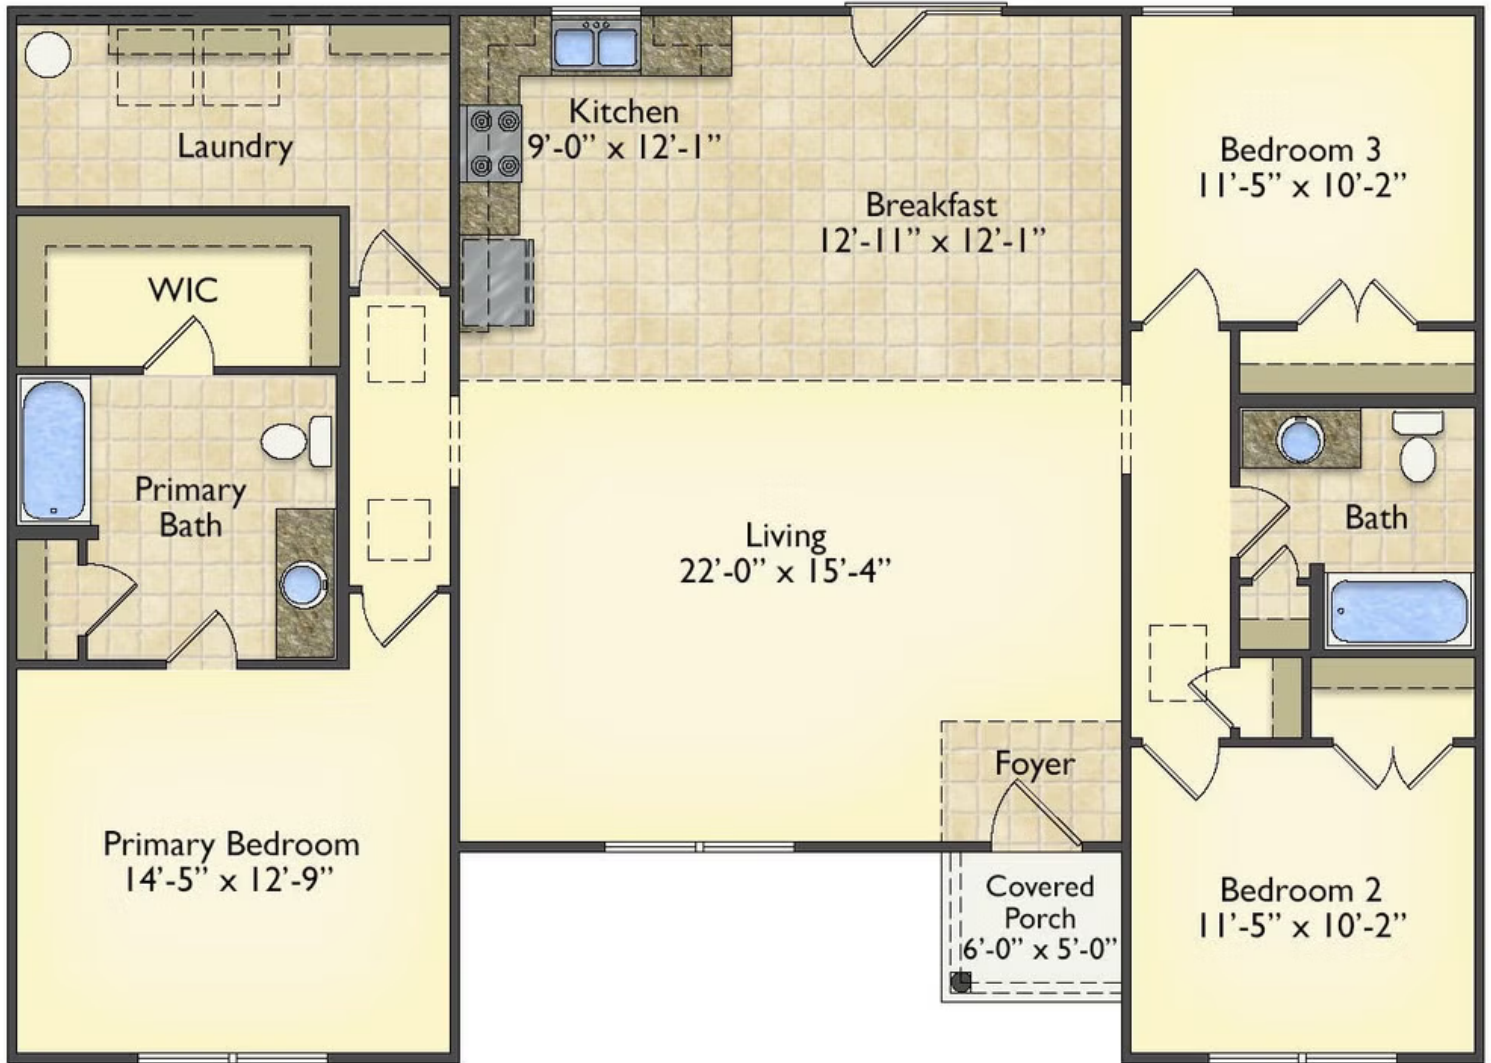

Priced From

\$174,990

3 Exterior Styles Available

 1,561+ Sq. Ft.

 3 Bedrooms

 2 Bathrooms

This beautiful home features a spacious and open layout that's perfect for families and those who love to entertain. With three cozy bedrooms and two bathrooms, you'll have plenty of space to relax and unwind after a long day. The open design seamlessly connects the family room with the kitchen, creating a warm and inviting atmosphere that's perfect for gathering with loved ones.

Whether you're hosting a family dinner or just hanging out with friends, this floor plan is perfect for you. You can customize the Pinehurst to meet your needs and create the home of your dream!

Classic

Craftsman

Farmhouse

All square footage is approximate. Renderings are artist's conceptions and may vary slightly from the actual home. Homes may be built in reverse of plans shown, depending on site conditions. Minor architectural changes may be made occasionally at the option of the builder. Please contact your Sales Consultant for details.