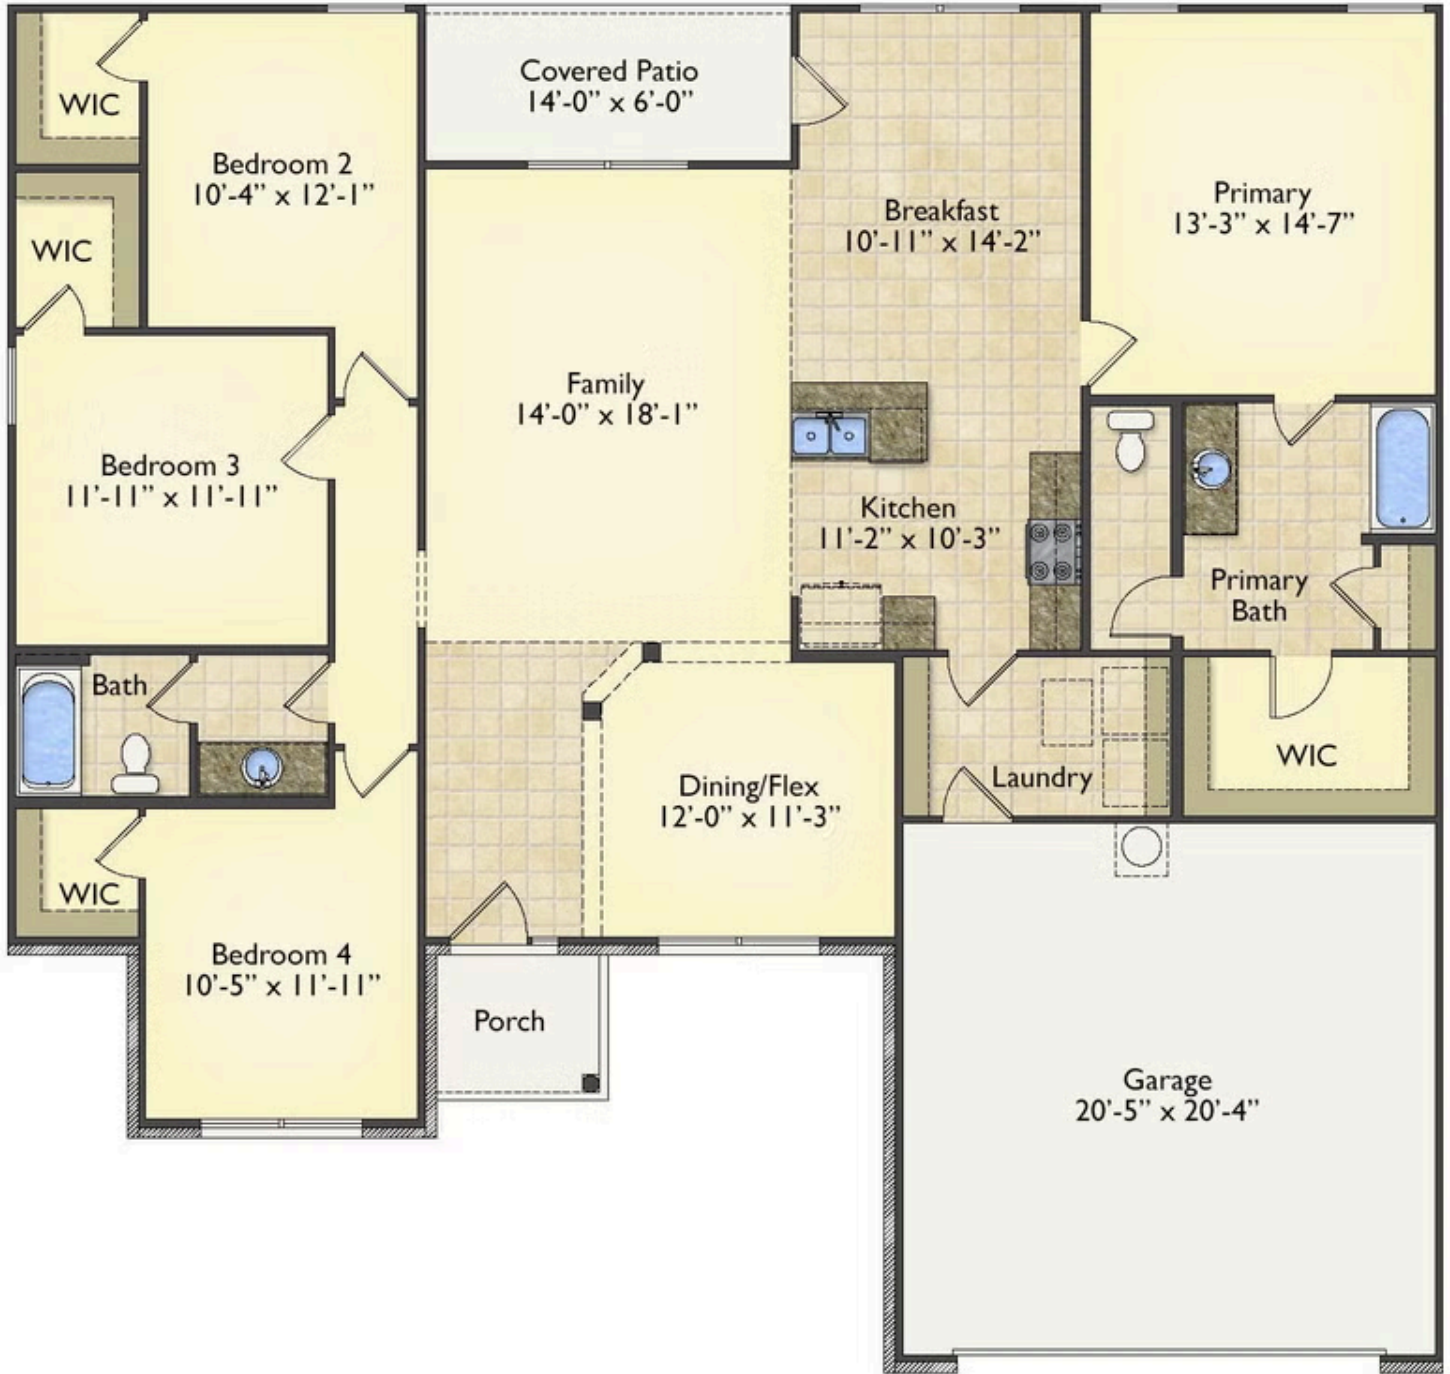

Priced From

\$236,990

3 Exterior Styles Available

 1,877+ Sq. Ft.

 4 Bedrooms

 2 Bathrooms

 2 Car Garage

The Richfield has something for everyone! This lovely home offers 4 bedrooms and 2 baths with endless options to create your dream home. The openness of the Kitchen with large island, breakfast nook, and family room was specifically designed to keep everyone together. Savor relaxed yet special meals in your formal dining room or reinvent the space into a 5th bedroom for those out of town guests. The master retreat complete with a walk in closet is secluded from the other three bedrooms for privacy. A shortage of storage space is a problem of the past with walk in closets in each of the 4 bedrooms in this home. A covered front porch, 2 car garage, and separate laundry room are just a few of the reasons to make the Richfield your very own dream home.

Classic

Craftsman

Farmhouse

All square footage is approximate. Renderings are artist's conceptions and may vary slightly from the actual home. Homes may be built in reverse of plans shown, depending on site conditions. Minor architectural changes may be made occasionally at the option of the builder. Please contact your Sales Consultant for details.