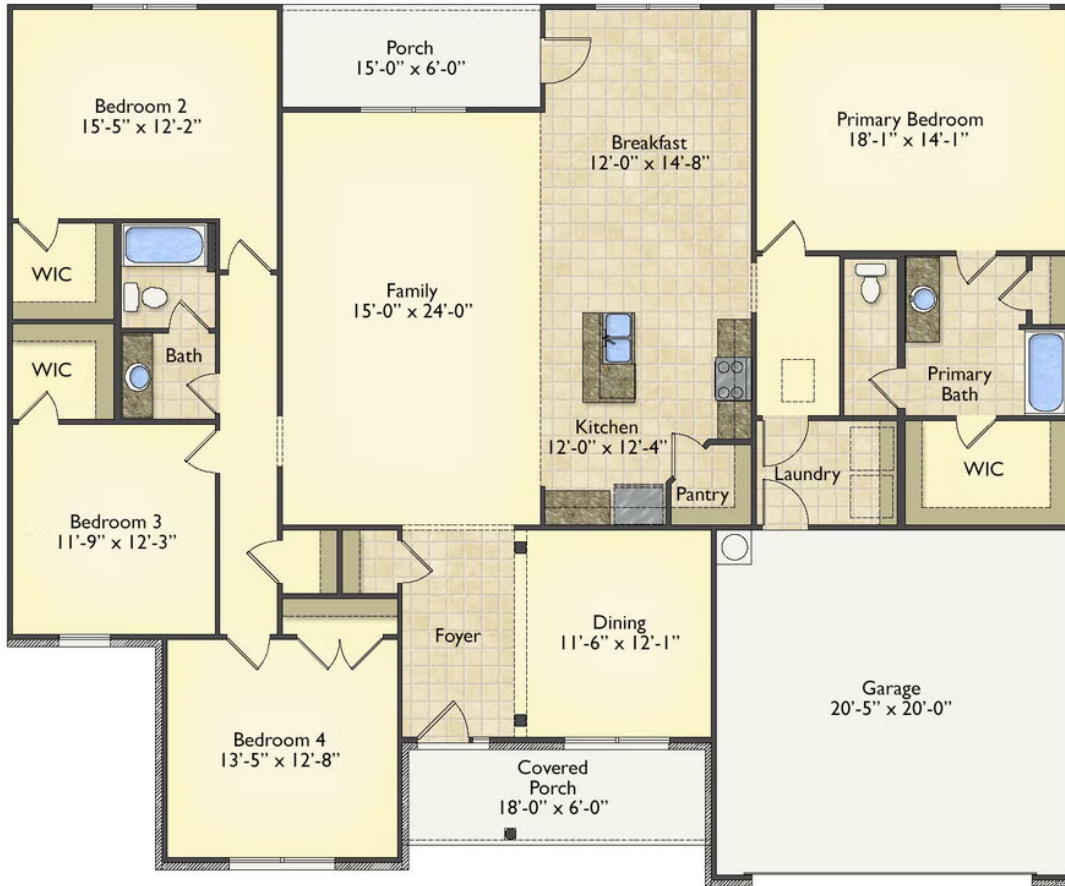

Priced From

\$278,990

2 Exterior Styles Available

 2,364+ Sq. Ft.

 4 Bedrooms

 2 Bathrooms

 2 Car Garage

Call the Inglewood home with its stunning and spacious 4 bedroom and 2 bath design. This home is the perfect size for a growing family all while remaining a cozy and relaxing environment for spending the weekends with loved ones. The heart of the home is sure to be the gourmet kitchen beautifully designed to overlook the spacious great room and breakfast room. The Inglewood offers a covered rear porch that could be used for entertaining or for enjoying a quiet evening after dinner. The primary bedroom features a large walk-in closet and primary bath that comes with a tub and separate shower. The optional 4th bedroom can be left as a bedroom or turned into a library, office, or even a playroom for the kids. There is not a detail overlooked in the Inglewood as it is designed to meet your needs and is customizable to create your own dream home!

Classic

Craftsman

All square footage is approximate. Renderings are artist's conceptions and may vary slightly from the actual home. Homes may be built in reverse of plans shown, depending on site conditions. Minor architectural changes may be made occasionally at the option of the builder. Please contact your Sales Consultant for details.