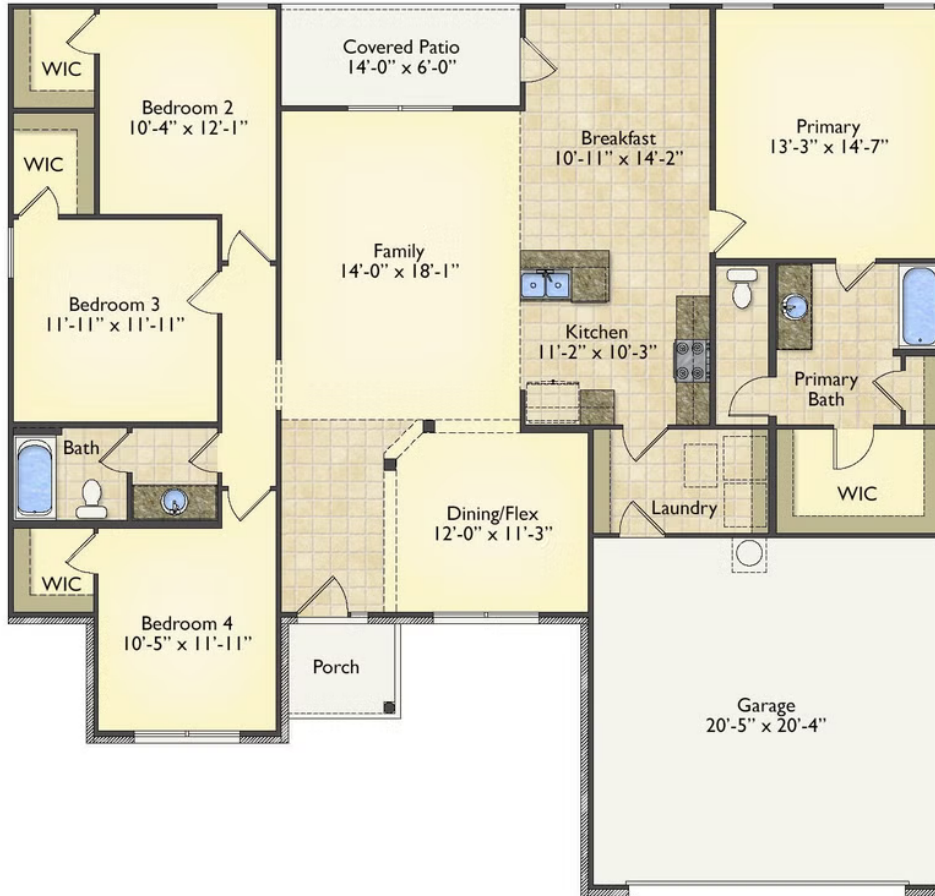

Priced From

\$224,990**3 Exterior Styles Available** **1,877+ Sq. Ft.** **4 Bedrooms** **2 Bathrooms** **2 Car Garage**

The Richfield has something for everyone! This lovely home offers 4 bedrooms and 2 baths with endless options to create your dream home. The openness of the Kitchen with large island, breakfast nook, and family room was specifically designed to keep everyone together. Savor relaxed yet special meals in your formal dining room or reinvent the space into a 5th bedroom for those out of town guests. The master retreat complete with a walk in closet is secluded from the other three bedrooms for privacy. A shortage of storage space is a problem of the past with walk in closets in each of the 4 bedrooms in this home. A covered front porch, 2 car garage, and separate laundry room are just a few of the reasons to make the Richfield your very own dream home.

Classic

Craftsman

Farmhouse

All square footage is approximate. Renderings are artist's conceptions and may vary slightly from the actual home. Homes may be built in reverse of plans shown, depending on site conditions. Minor architectural changes may be made occasionally at the option of the builder. Please contact your Sales Consultant for details.