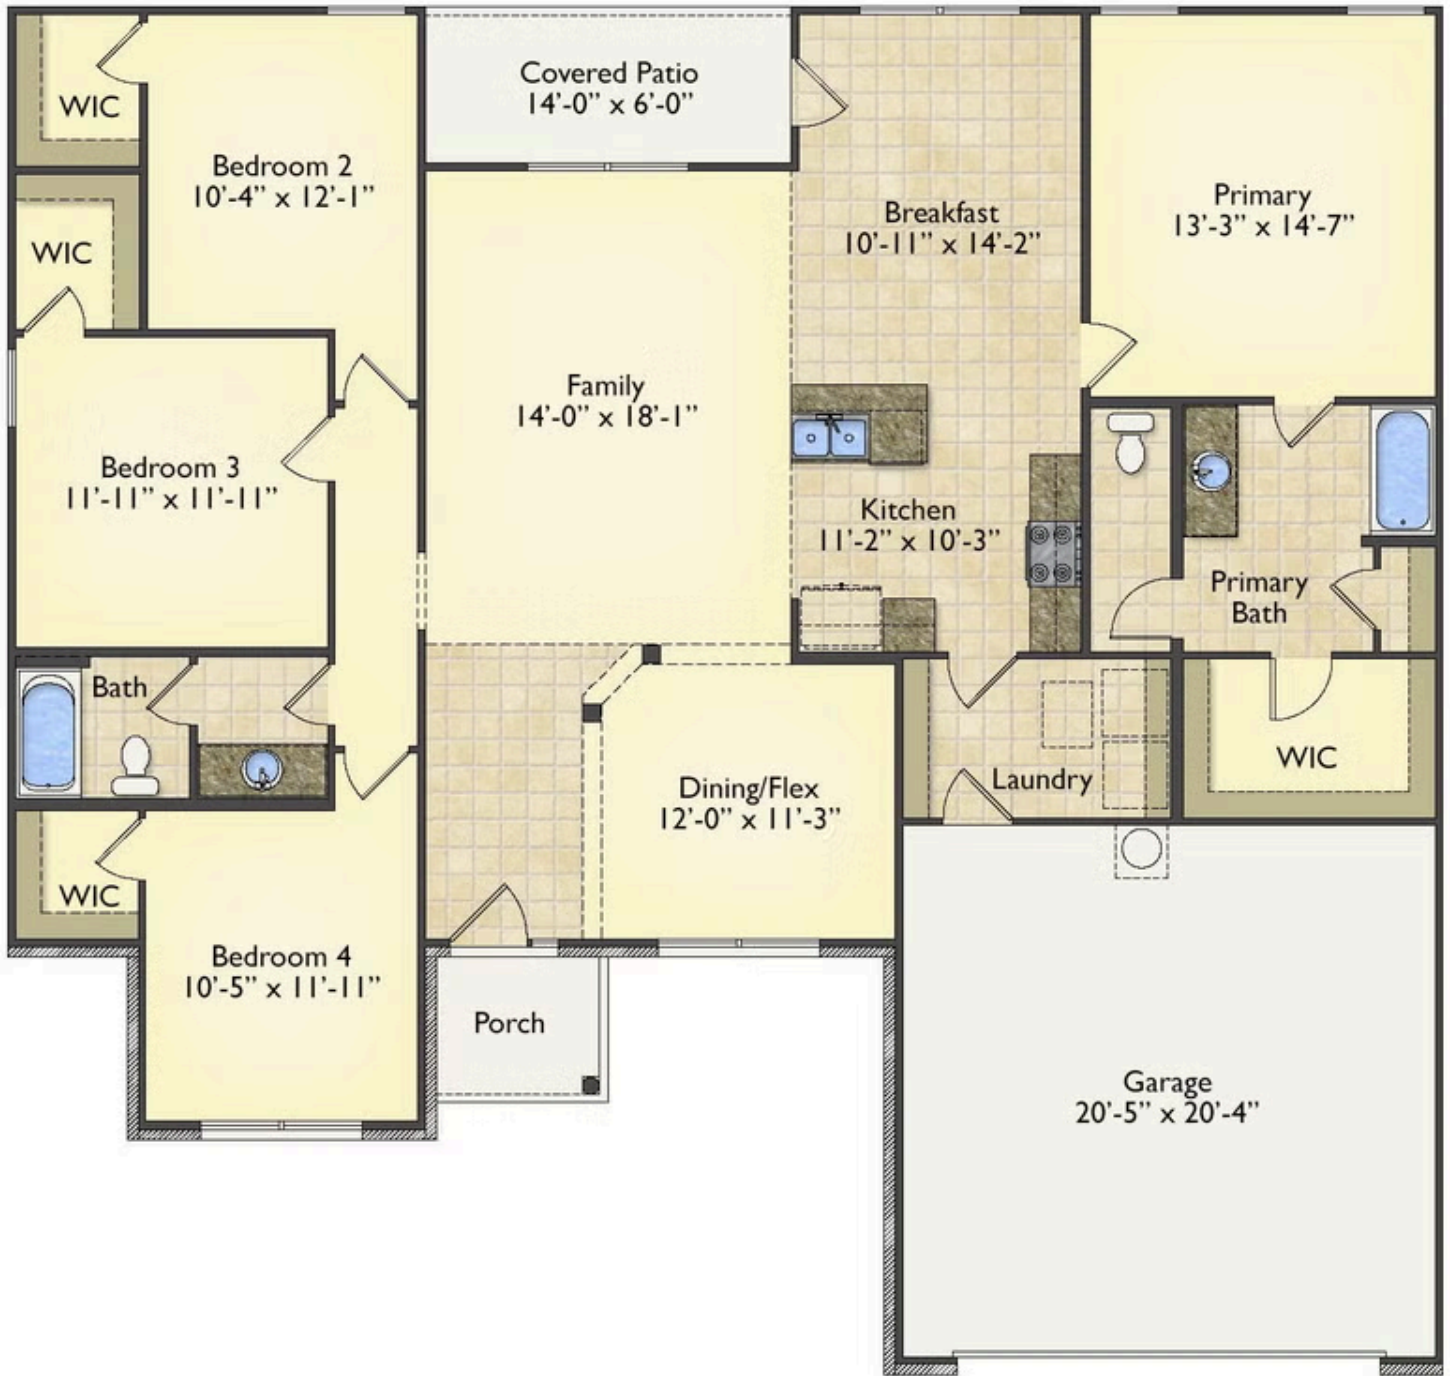

Priced From

\$224,990**3 Exterior Styles Available** **1,877+ Sq. Ft.** **4 Bedrooms** **2 Bathrooms** **2 Car Garage**

The Richfield has something for everyone! This lovely home offers 4 bedrooms and 2 baths with endless options to create your dream home. The openness of the Kitchen with large island, breakfast nook, and family room was specifically designed to keep everyone together. Savor relaxed yet special meals in your formal dining room or reinvent the space into a 5th bedroom for those out of town guests. The master retreat complete with a walk in closet is secluded from the other three bedrooms for privacy. A shortage of storage space is a problem of the past with walk in closets in each of the 4 bedrooms in this home. A covered front porch, 2 car garage, and separate laundry room are just a few of the reasons to make the Richfield your very own dream home.

Classic

Craftsman

Farmhouse

All square footage is approximate. Renderings are artist's conceptions and may vary slightly from the actual home. Homes may be built in reverse of plans shown, depending on site conditions. Minor architectural changes may be made occasionally at the option of the builder. Please contact your Sales Consultant for details.