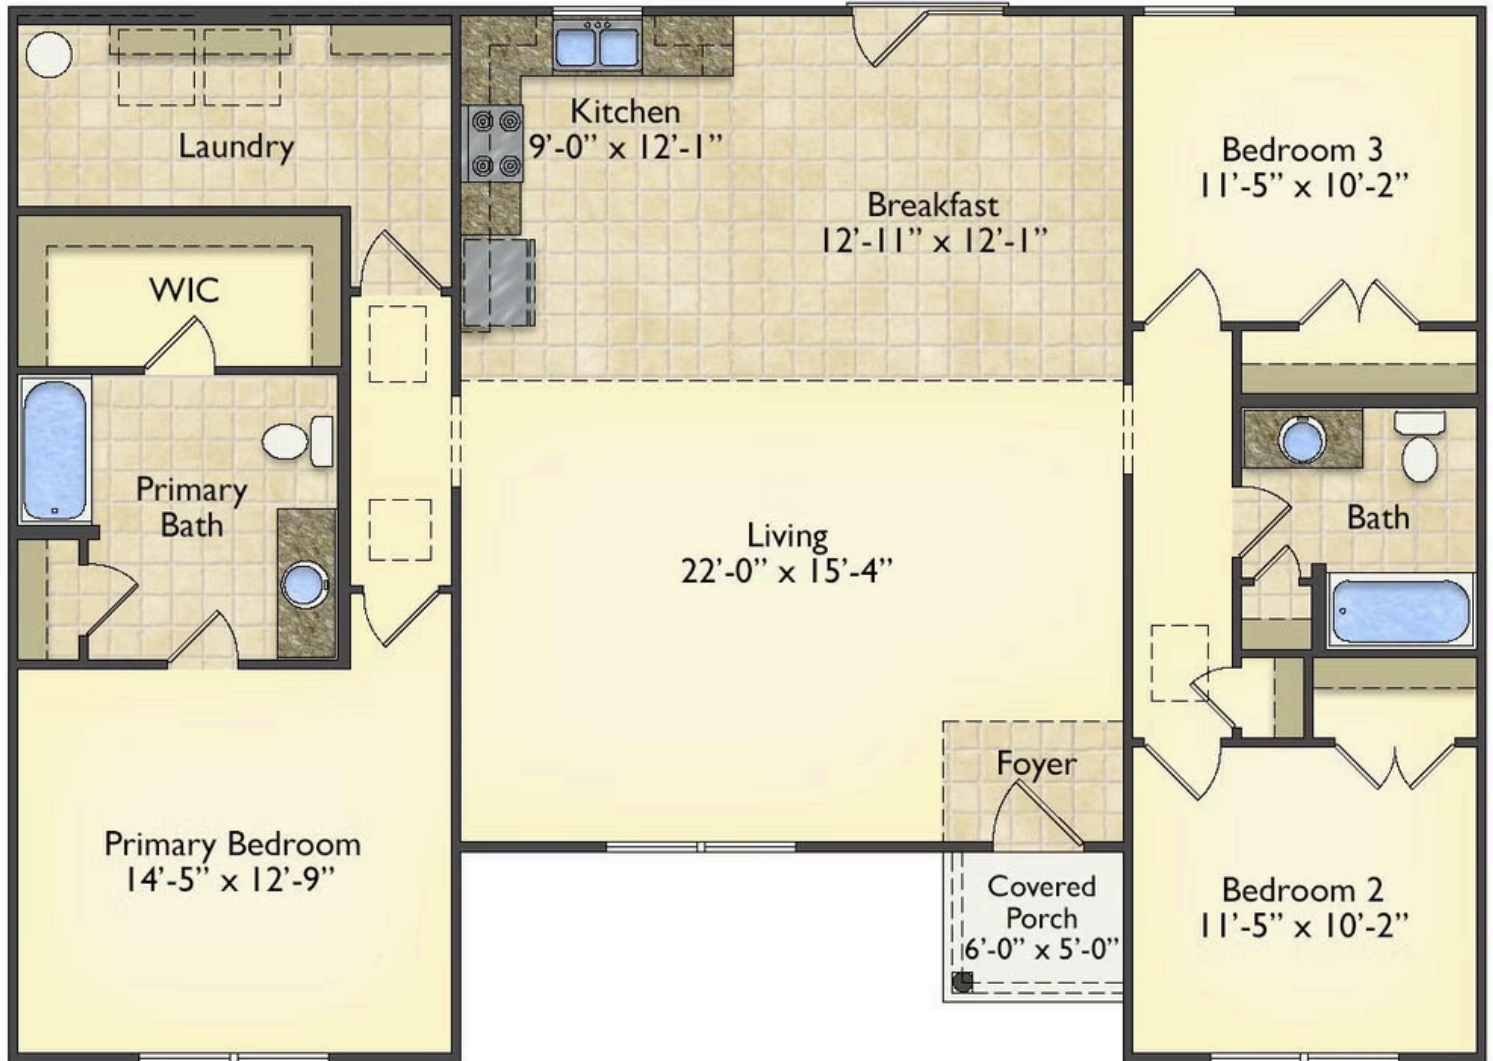

All square footage is approximate. Renderings are artist's conceptions and may vary slightly from the actual home. Homes may be built in reverse of plans shown, depending on site conditions. Minor architectural changes may be made occasionally at the option of the builder. Please contact your Sales Consultant for details.