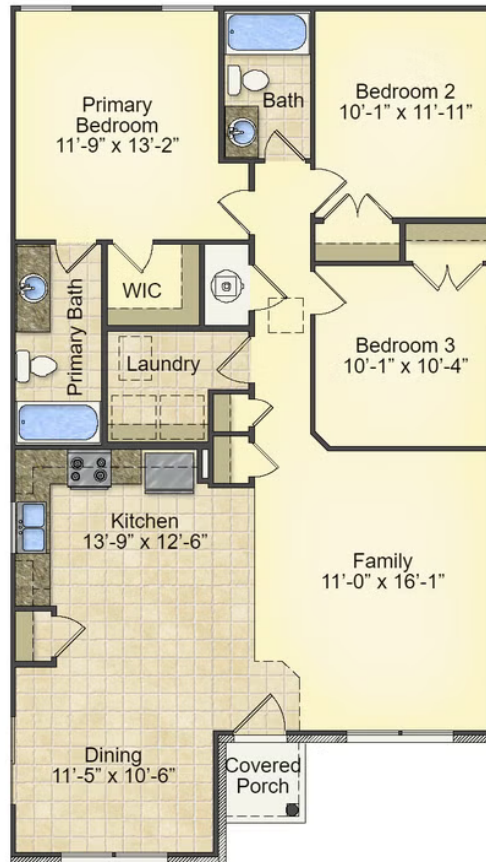

Priced From

**\$158,990****3 Exterior Styles Available** **1,260+ Sq. Ft.** **3 Bedrooms** **2 Bathrooms**

This charming floor plan creates the perfect space for relaxing and watching the game, or hosting an evening with family and loved ones. Just imagine coming home and enjoying a warm summer evening from the comfort of your front porch. The Pine offers 3 bedrooms and 2 bathrooms including a primary suite with a beautiful bathroom and walk-in closet. The spacious great room opens up to the dining room and kitchen with an optional kitchen island that creates the perfect place to spend an evening with the kids or hosting game night with your friends. This floor plan is customizable to meet your needs and fulfill all your dreams.

Classic

Craftsman

Farmhouse

All square footage is approximate. Renderings are artist's conceptions and may vary slightly from the actual home. Homes may be built in reverse of plans shown, depending on site conditions. Minor architectural changes may be made occasionally at the option of the builder. Please contact your Sales Consultant for details.