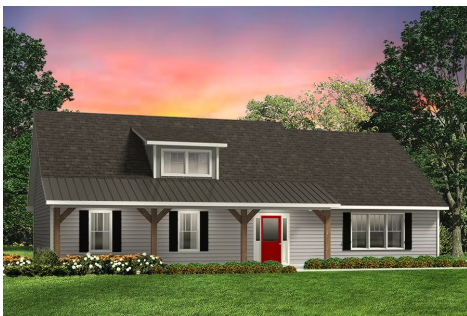

Priced From

\$218,990

3 Exterior Styles Available

 1,792+ Sq. Ft.

 3 Bedrooms

 2 Bathrooms

Imagine yourself relaxing in this beautiful plan perfectly crafted for those who love to entertain. The open layout is warm and welcoming providing the home with an easy flow from one space into the next. The New Bern offers one story with 3 bedrooms and 2 bathrooms. The primary suite with a stunning bathroom and walk-in closet is the perfect retreat for unwinding at the end of the day. Gather your family and loved ones around the optional kitchen island, or in the great room that opens up to the dining room and kitchen. The openness of this plan provides the space for seamless conversation from room to room. Choose to add a covered porch to enjoy evenings unwinding with family, or to watch the sunrise. The New Bern is the perfect plan to customize and create your own dream home. If home is where the heart is, then you have finally arrived.

Cabin

Cape Cod

Classic

All square footage is approximate. Renderings are artist's conceptions and may vary slightly from the actual home. Homes may be built in reverse of plans shown, depending on site conditions. Minor architectural changes may be made occasionally at the option of the builder. Please contact your Sales Consultant for details.