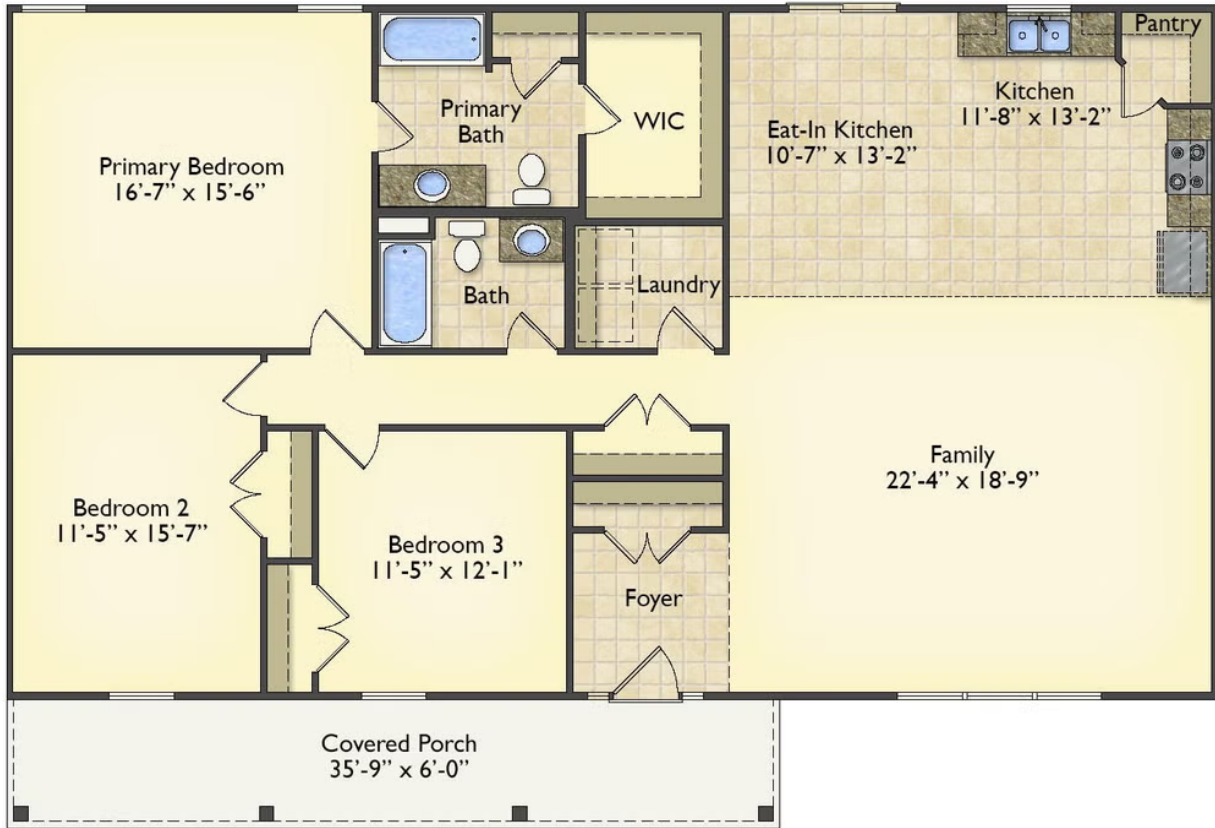

Priced From

\$218,990

3 Exterior Styles Available

 1,792+ Sq. Ft.

 3 Bedrooms

 2 Bathrooms

Imagine yourself relaxing in this beautiful plan perfectly crafted for those who love to entertain. The open layout is warm and welcoming providing the home with an easy flow from one space into the next. The New Bern offers one story with 3 bedrooms and 2 bathrooms. The primary suite with a stunning bathroom and walk-in closet is the perfect retreat for unwinding at the end of the day. Gather your family and loved ones around the optional kitchen island, or in the great room that opens up to the dining room and kitchen. The openness of this plan provides the space for seamless conversation from room to room. Choose to add a covered porch to enjoy evenings unwinding with family, or to watch the sunrise. The New Bern is the perfect plan to customize and create your own dream home. If home is where the heart is, then you have finally arrived.

Cabin

Cape Cod

Classic

All square footage is approximate. Renderings are artist's conceptions and may vary slightly from the actual home. Homes may be built in reverse of plans shown, depending on site conditions. Minor architectural changes may be made occasionally at the option of the builder. Please contact your Sales Consultant for details.