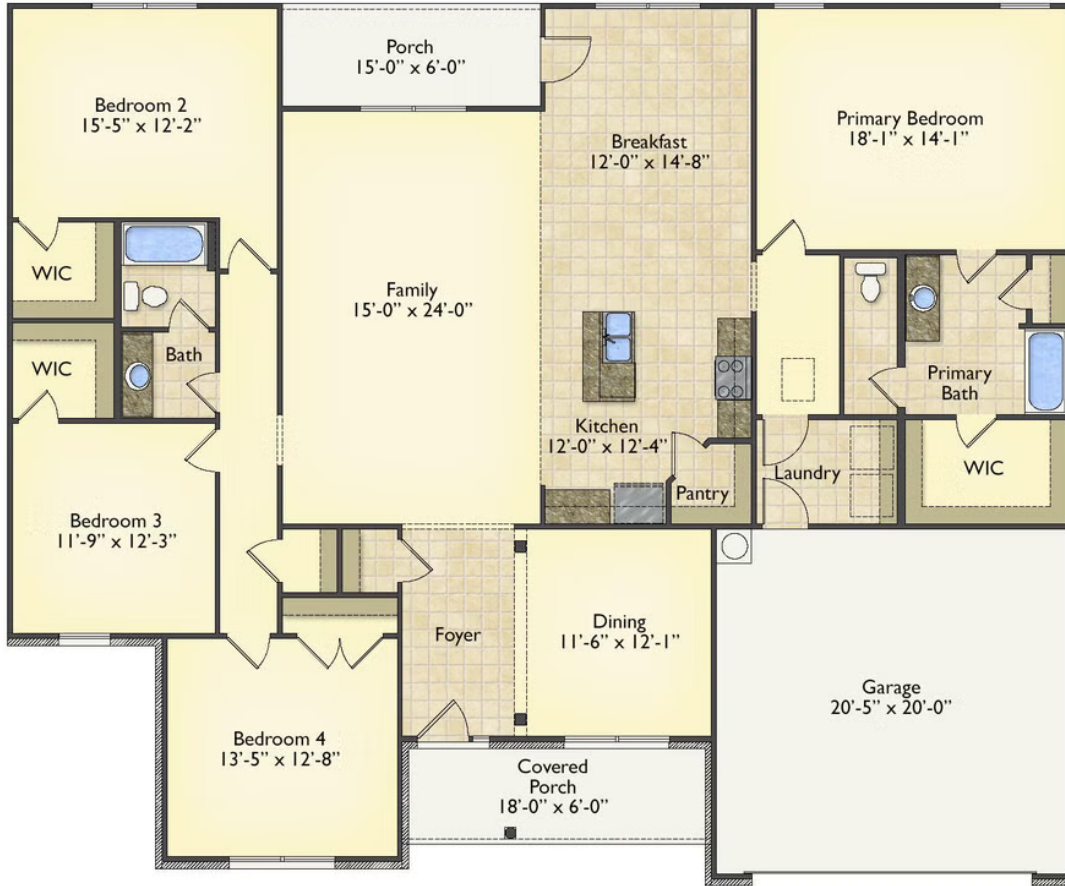

Priced From

\$269,990

2 Exterior Styles Available

 2,364+ Sq. Ft.

 4 Bedrooms

 2 Bathrooms

 2 Car Garage

Call the Inglewood home with its stunning and spacious 4 bedroom and 2 bath design. This home is the perfect size for a growing family all while remaining a cozy and relaxing environment for spending the weekends with loved ones. The heart of the home is sure to be the gourmet kitchen beautifully designed to overlook the spacious great room and breakfast room. The Inglewood offers a covered rear porch that could be used for entertaining or for enjoying a quiet evening after dinner. The primary bedroom features a large walk-in closet and primary bath that comes with a tub and separate shower. The optional 4th bedroom can be left as a bedroom or turned into a library, office, or even a playroom for the kids. There is not a detail overlooked in the Inglewood as it is designed to meet your needs and is customizable to create your own dream home!

Classic

Craftsman

All square footage is approximate. Renderings are artist's conceptions and may vary slightly from the actual home. Homes may be built in reverse of plans shown, depending on site conditions. Minor architectural changes may be made occasionally at the option of the builder. Please contact your Sales Consultant for details.