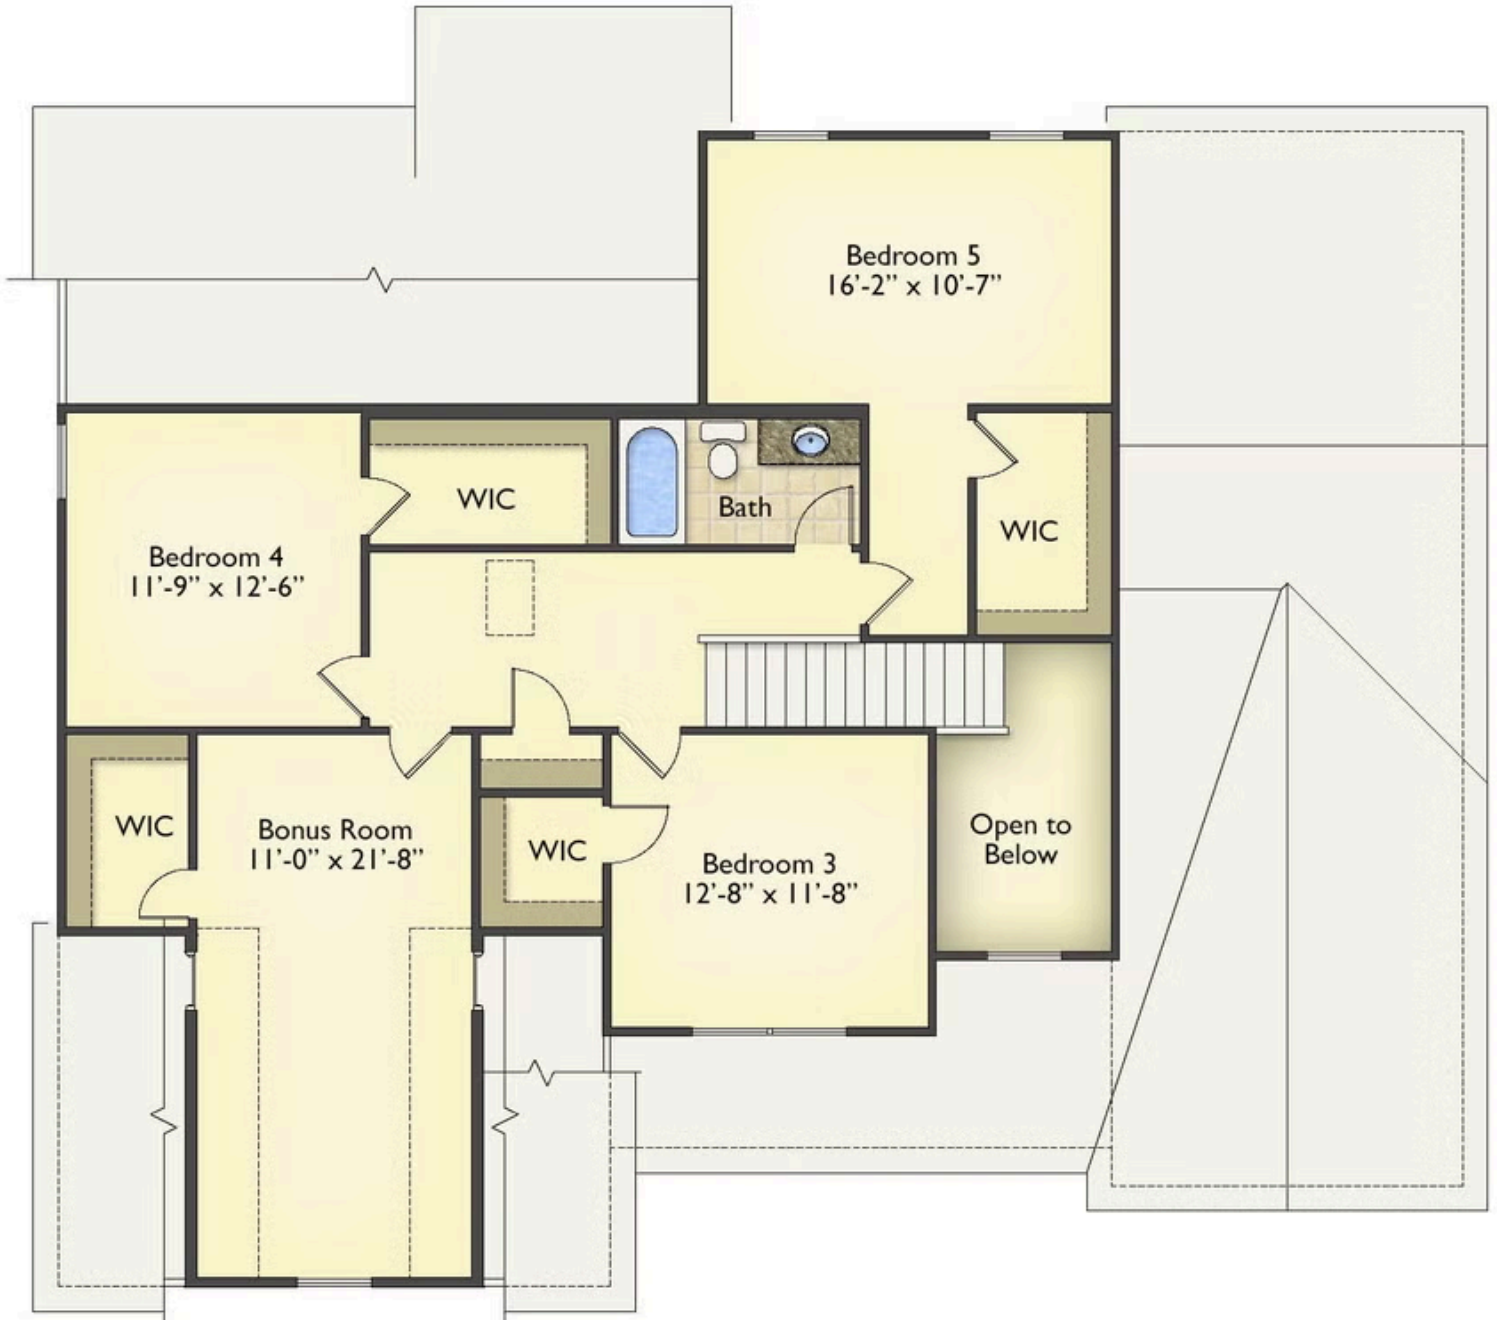

All square footage is approximate. Renderings are artist's conceptions and may vary slightly from the actual home. Homes may be built in reverse of plans shown, depending on site conditions. Minor architectural changes may be made occasionally at the option of the builder. Please contact your Sales Consultant for details.