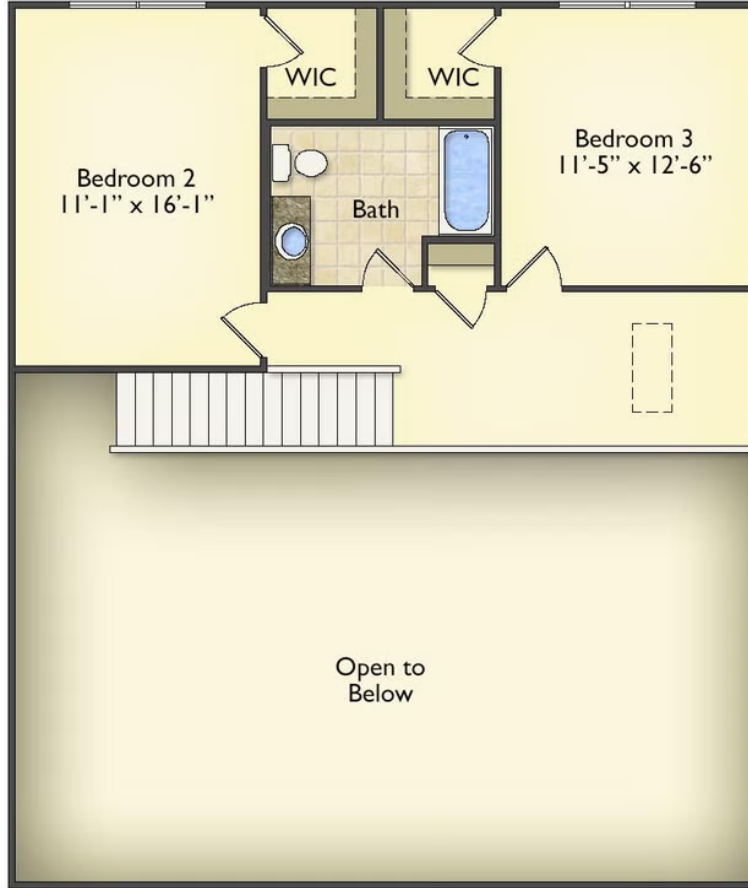

All square footage is approximate. Renderings are artist's conceptions and may vary slightly from the actual home. Homes may be built in reverse of plans shown, depending on site conditions. Minor architectural changes may be made occasionally at the option of the builder. Please contact your Sales Consultant for details.