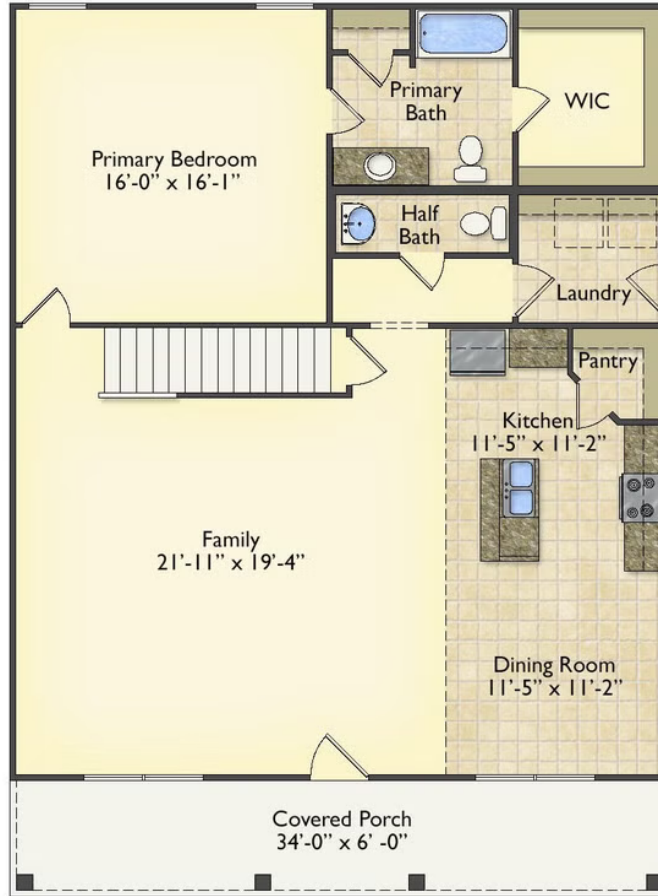

Priced From

**\$249,990****3 Exterior Styles Available** **1,988+ Sq. Ft.** **3 Bedrooms** **2.5 Bathrooms**

The Beaufort is a spectacular plan for those who are looking for elegance and comfort. From the high ceilings and open layout design to the abundance of natural light, no detail has been overlooked in the creation of this stunning home. Everyday life is sure to revolve around the open kitchen, dining, and great room. Here you can gather with loved ones and host guests as you cook up a nice comfort food meal in the large gourmet kitchen with an island is a perfect for gathering family and friends.

The layout extends to the second-floor bonus room which could be used to fit any of your needs, whether you're envisioning a home office, a playroom or a second living area. There is plenty of space for everyone to spread out and relax with three spacious bedrooms and 2.5 baths. At the end of your day, you can retire to your luxe primary suite with your large private bath that includes a

Cabin

Cape Cod

Classic

All square footage is approximate. Renderings are artist's conceptions and may vary slightly from the actual home. Homes may be built in reverse of plans shown, depending on site conditions. Minor architectural changes may be made occasionally at the option of the builder. Please contact your Sales Consultant for details.