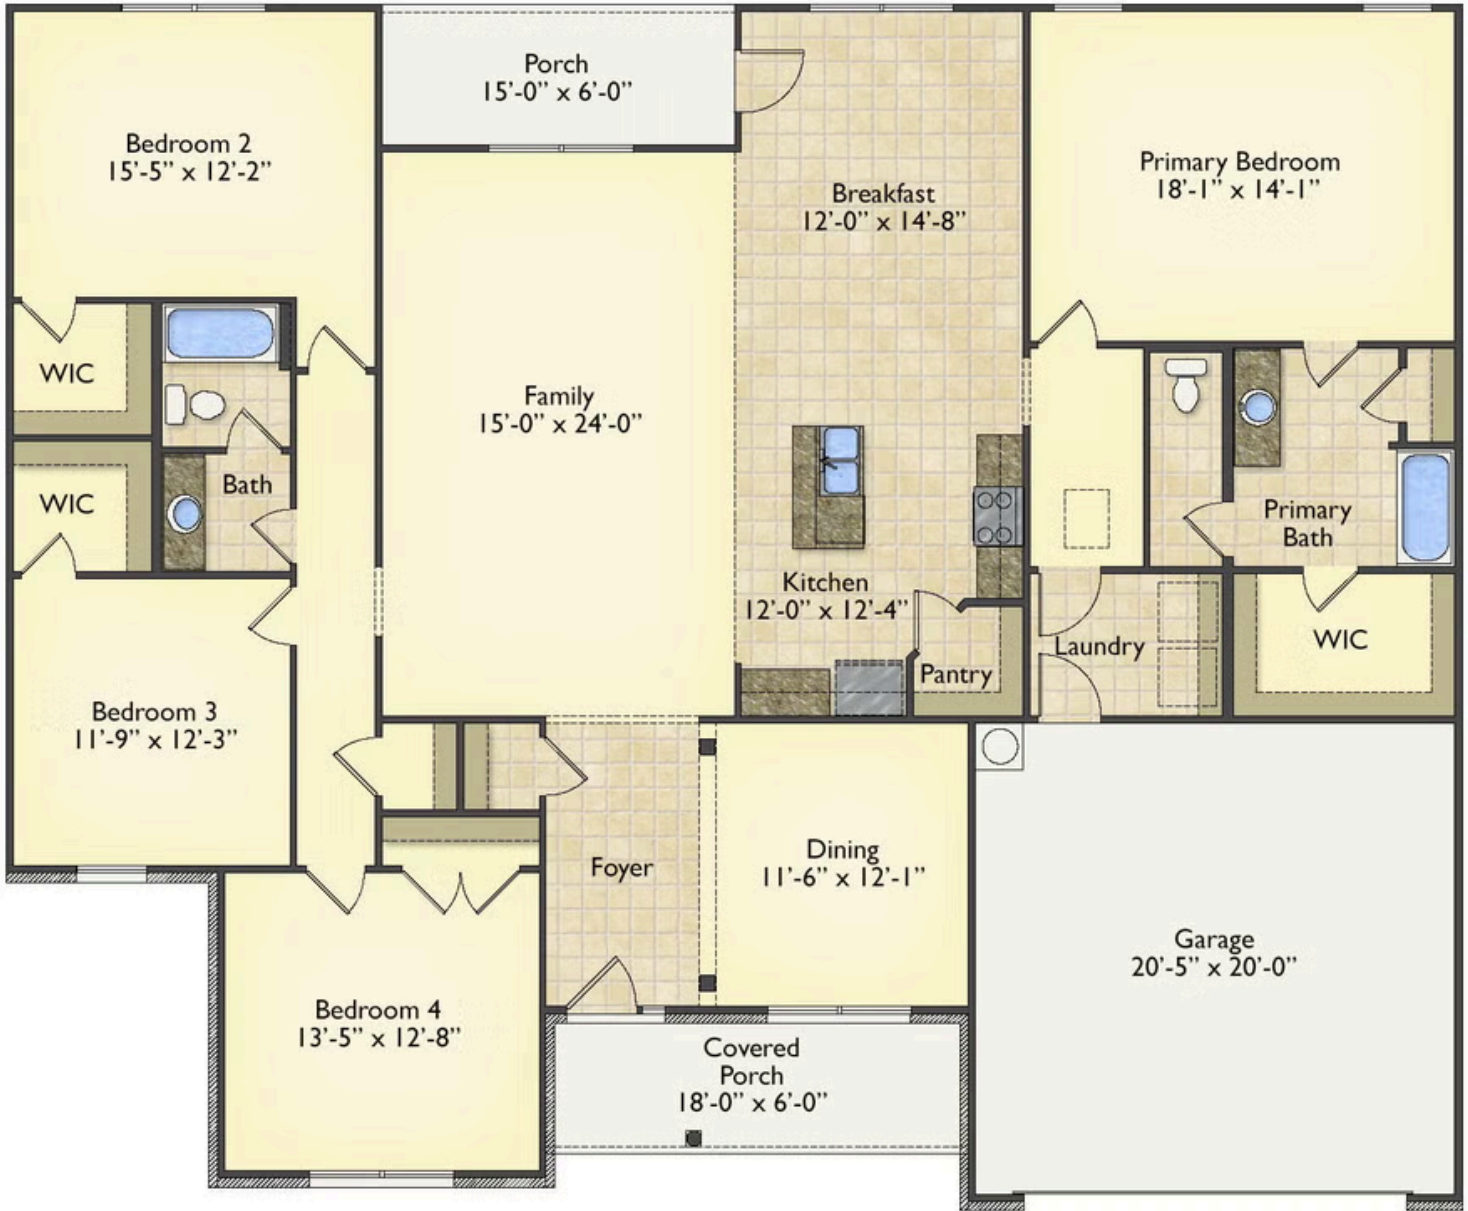

Priced From

\$269,990

2 Exterior Styles Available

 2,364+ Sq. Ft.

 4 Bedrooms

 2 Bathrooms

 2 Car Garage

Call the Inglewood home with its stunning and spacious 4 bedroom and 2 bath design. This home is the perfect size for a growing family all while remaining a cozy and relaxing environment for spending the weekends with loved ones. The heart of the home is sure to be the gourmet kitchen beautifully designed to overlook the spacious great room and breakfast room. The Inglewood offers a covered rear porch that could be used for entertaining or for enjoying a quiet evening after dinner. The primary bedroom features a large walk-in closet and primary bath that comes with a tub and separate shower. The optional 4th bedroom can be left as a bedroom or turned into a library, office, or even a playroom for the kids. There is not a detail overlooked in the Inglewood as it is designed to meet your needs and is customizable to create your own dream home!

Classic

Craftsman

All square footage is approximate. Renderings are artist's conceptions and may vary slightly from the actual home. Homes may be built in reverse of plans shown, depending on site conditions. Minor architectural changes may be made occasionally at the option of the builder. Please contact your Sales Consultant for details.