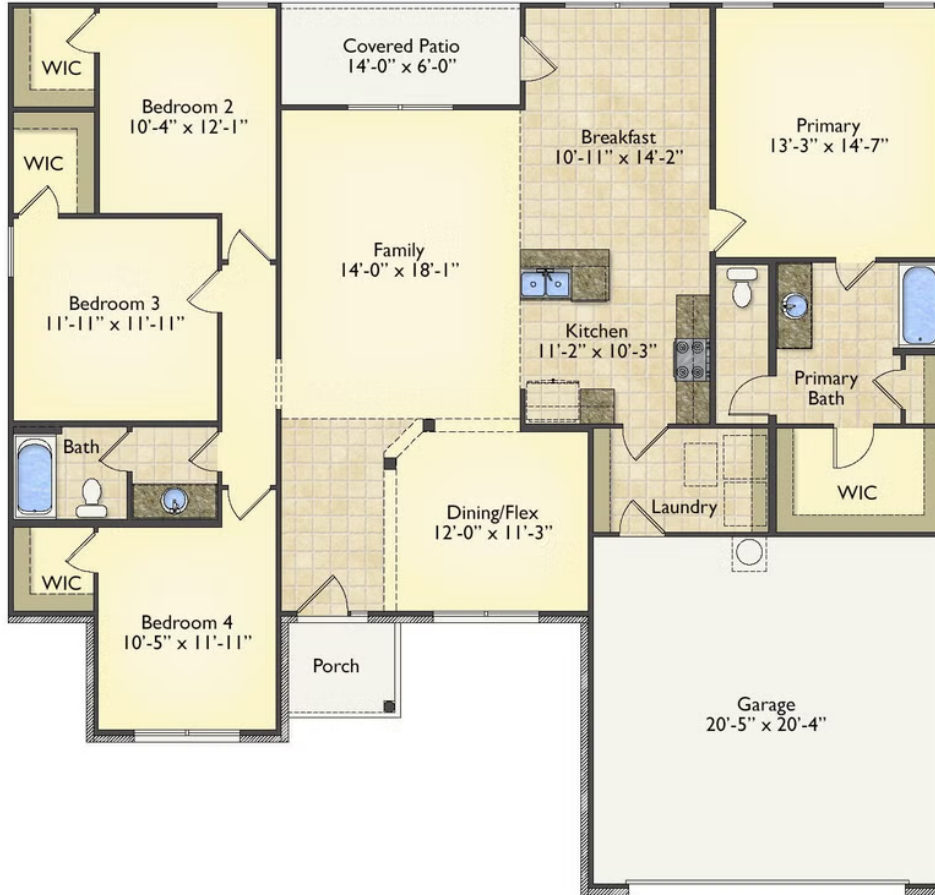

# \$236,990

3 Exterior Styles Available

 1,877+ Sq. Ft.

 4 Bedrooms

 2 Bathrooms

 2 Car Garage

The Richfield has something for everyone! This lovely home offers 4 bedrooms and 2 baths with endless options to create your dream home. The openness of the Kitchen with large island, breakfast nook, and family room was specifically designed to keep everyone together. Savor relaxed yet special meals in your formal dining room or reinvent the space into a 5th bedroom for those out of town guests. The master retreat complete with a walk in closet is secluded from the other three bedrooms for privacy. A shortage of storage space is a problem of the past with walk in closets in each of the 4 bedrooms in this home. A covered front porch, 2 car garage, and separate laundry room are just a few of the reasons to make the Richfield your very own dream home.

Classic

Craftsman

Farmhouse

All square footage is approximate. Renderings are artist's conceptions and may vary slightly from the actual home. Homes may be built in reverse of plans shown, depending on site conditions. Minor architectural changes may be made occasionally at the option of the builder. Please contact your Sales Consultant for details.