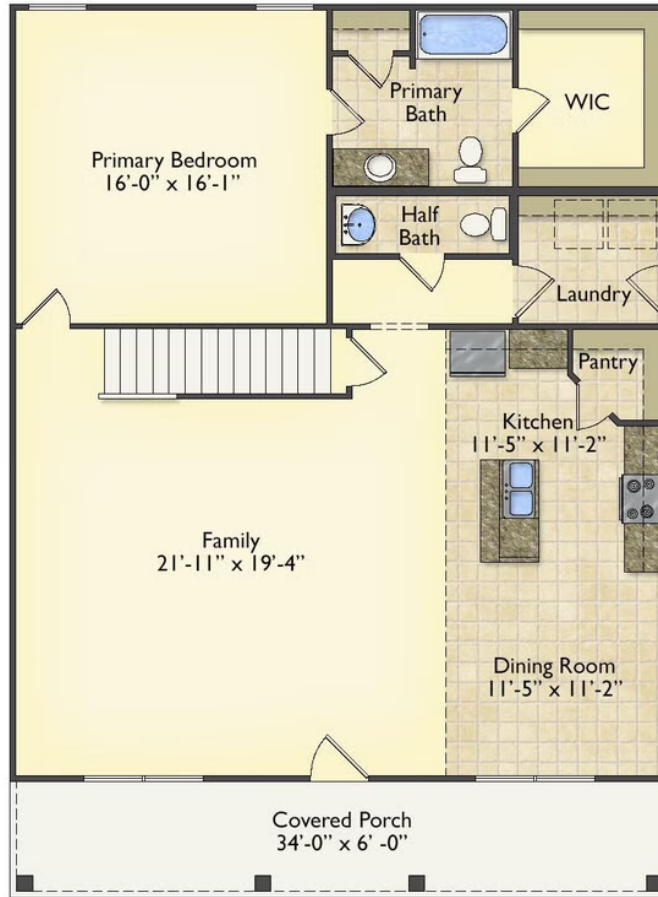

Priced From

\$257,990**3 Exterior Styles Available** **1,988+ Sq. Ft.** **3 Bedrooms** **2.5 Bathrooms**

The Beaufort is a spectacular plan for those who are looking for elegance and comfort. From the high ceilings and open layout design to the abundance of natural light, no detail has been overlooked in the creation of this stunning home. Everyday life is sure to revolve around the open kitchen, dining, and great room. Here you can gather with loved ones and host guests as you cook up a nice comfort food meal in the large gourmet kitchen with an island is a perfect for gathering family and friends.

The layout extends to the second-floor bonus room which could be used to fit any of your needs, whether you're envisioning a home office, a playroom or a second living area. There is plenty of space for everyone to spread out and relax with three spacious bedrooms and 2.5 baths. At the end of your day, you can retire to your luxe primary suite with your large private bath that includes a

Cabin

Cape Cod

Classic

All square footage is approximate. Renderings are artist's conceptions and may vary slightly from the actual home. Homes may be built in reverse of plans shown, depending on site conditions. Minor architectural changes may be made occasionally at the option of the builder. Please contact your Sales Consultant for details.