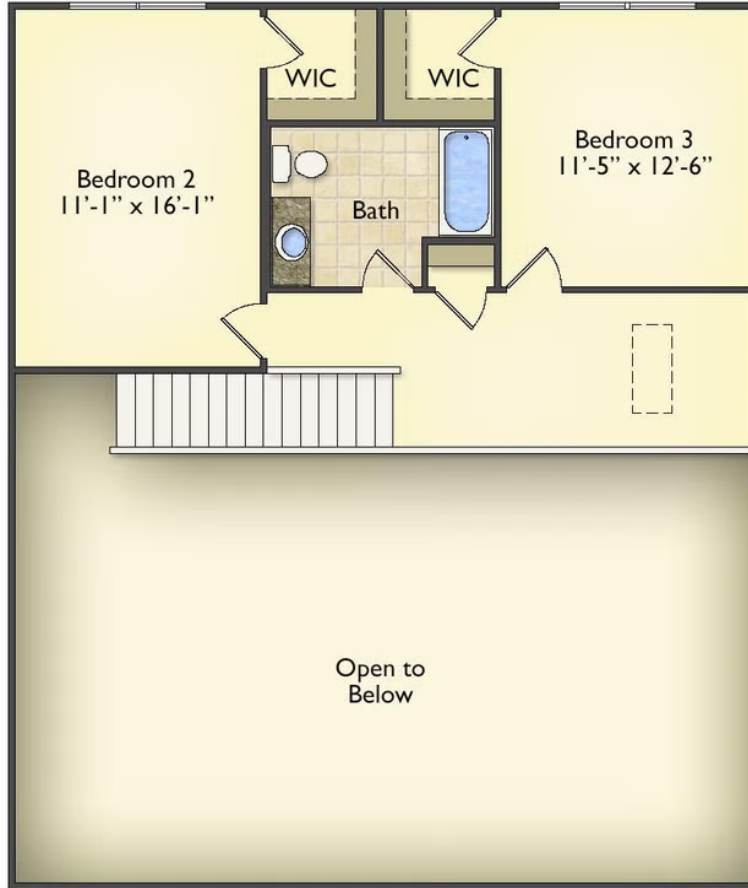

All square footage is approximate. Renderings are artist's conceptions and may vary slightly from the actual home. Homes may be built in reverse of plans shown, depending on site conditions. Minor architectural changes may be made occasionally at the option of the builder. Please contact your Sales Consultant for details.