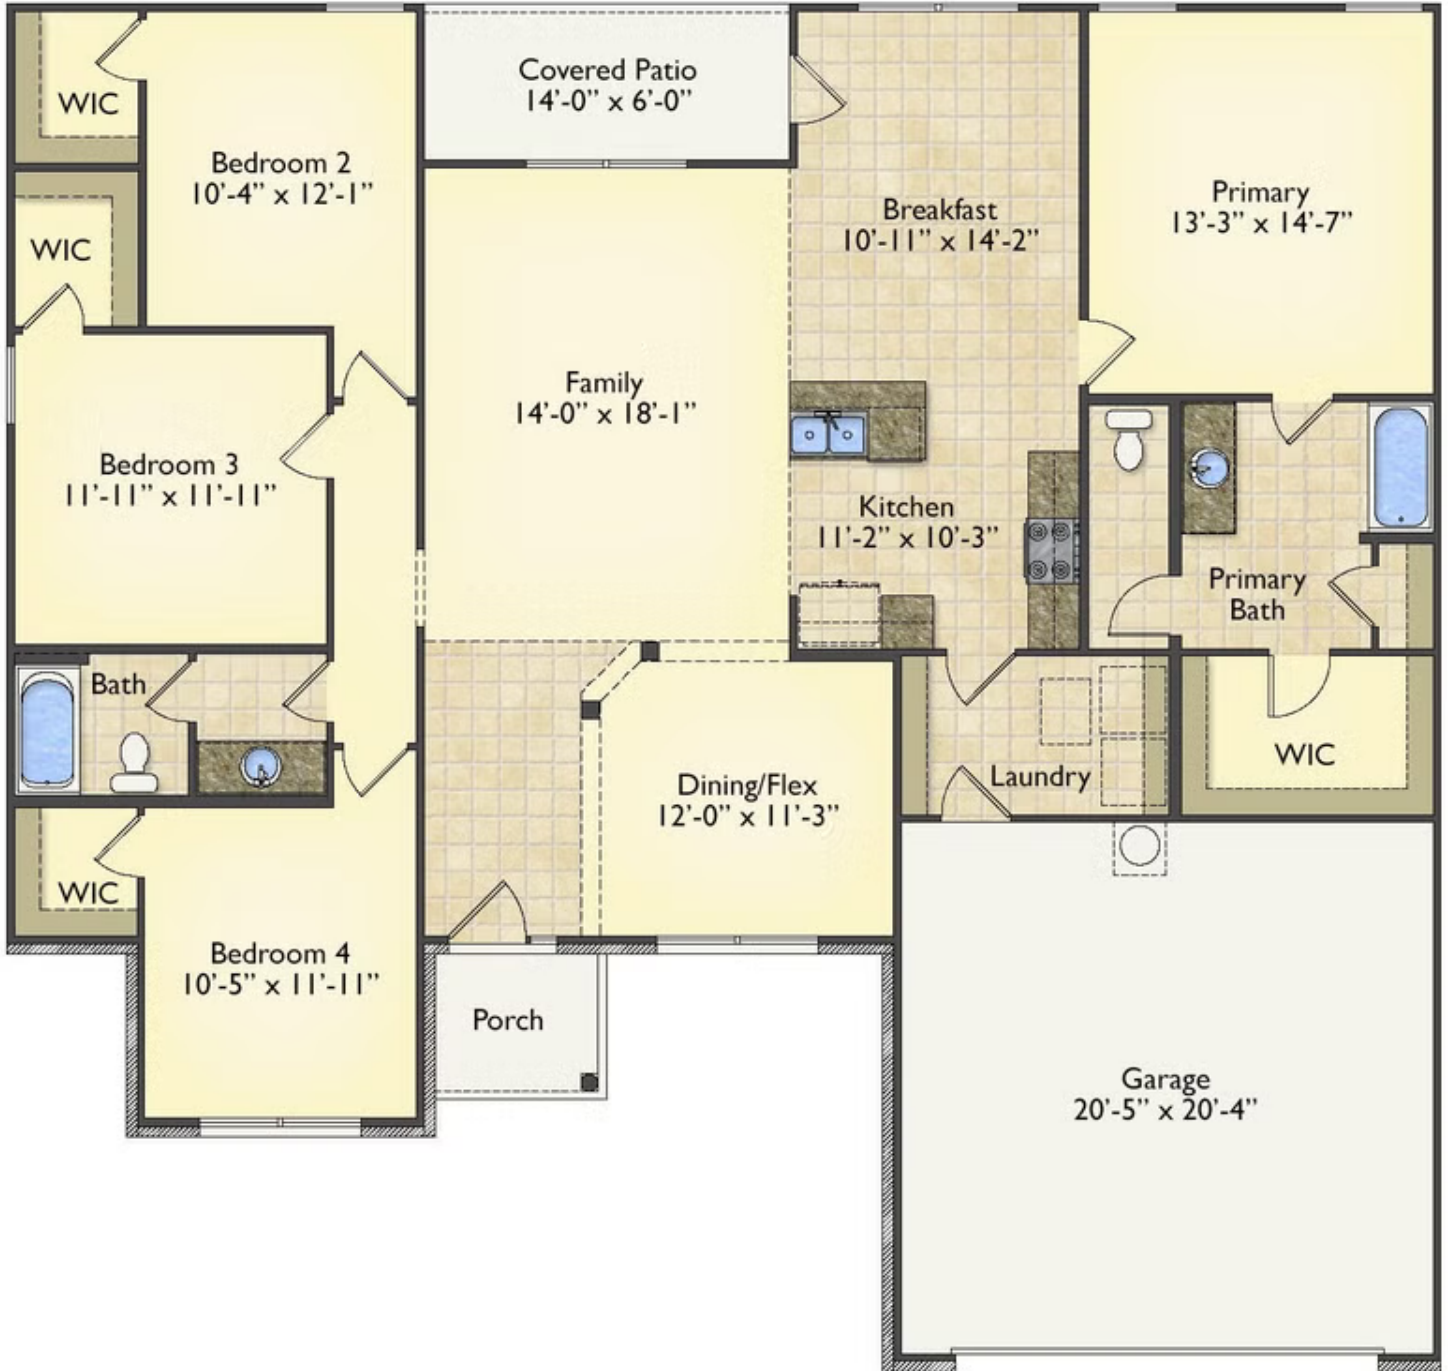

# \$224,990

3 Exterior Styles Available

 1,877+ Sq. Ft.

 4 Bedrooms

 2 Bathrooms

 2 Car Garage

The Richfield has something for everyone! This lovely home offers 4 bedrooms and 2 baths with endless options to create your dream home. The openness of the Kitchen with large island, breakfast nook, and family room was specifically designed to keep everyone together. Savor relaxed yet special meals in your formal dining room or reinvent the space into a 5th bedroom for those out of town guests. The master retreat complete with a walk in closet is secluded from the other three bedrooms for privacy. A shortage of storage space is a problem of the past with walk in closets in each of the 4 bedrooms in this home. A covered front porch, 2 car garage, and separate laundry room are just a few of the reasons to make the Richfield your very own dream home.

Classic

Craftsman

Farmhouse

All square footage is approximate. Renderings are artist's conceptions and may vary slightly from the actual home. Homes may be built in reverse of plans shown, depending on site conditions. Minor architectural changes may be made occasionally at the option of the builder. Please contact your Sales Consultant for details.