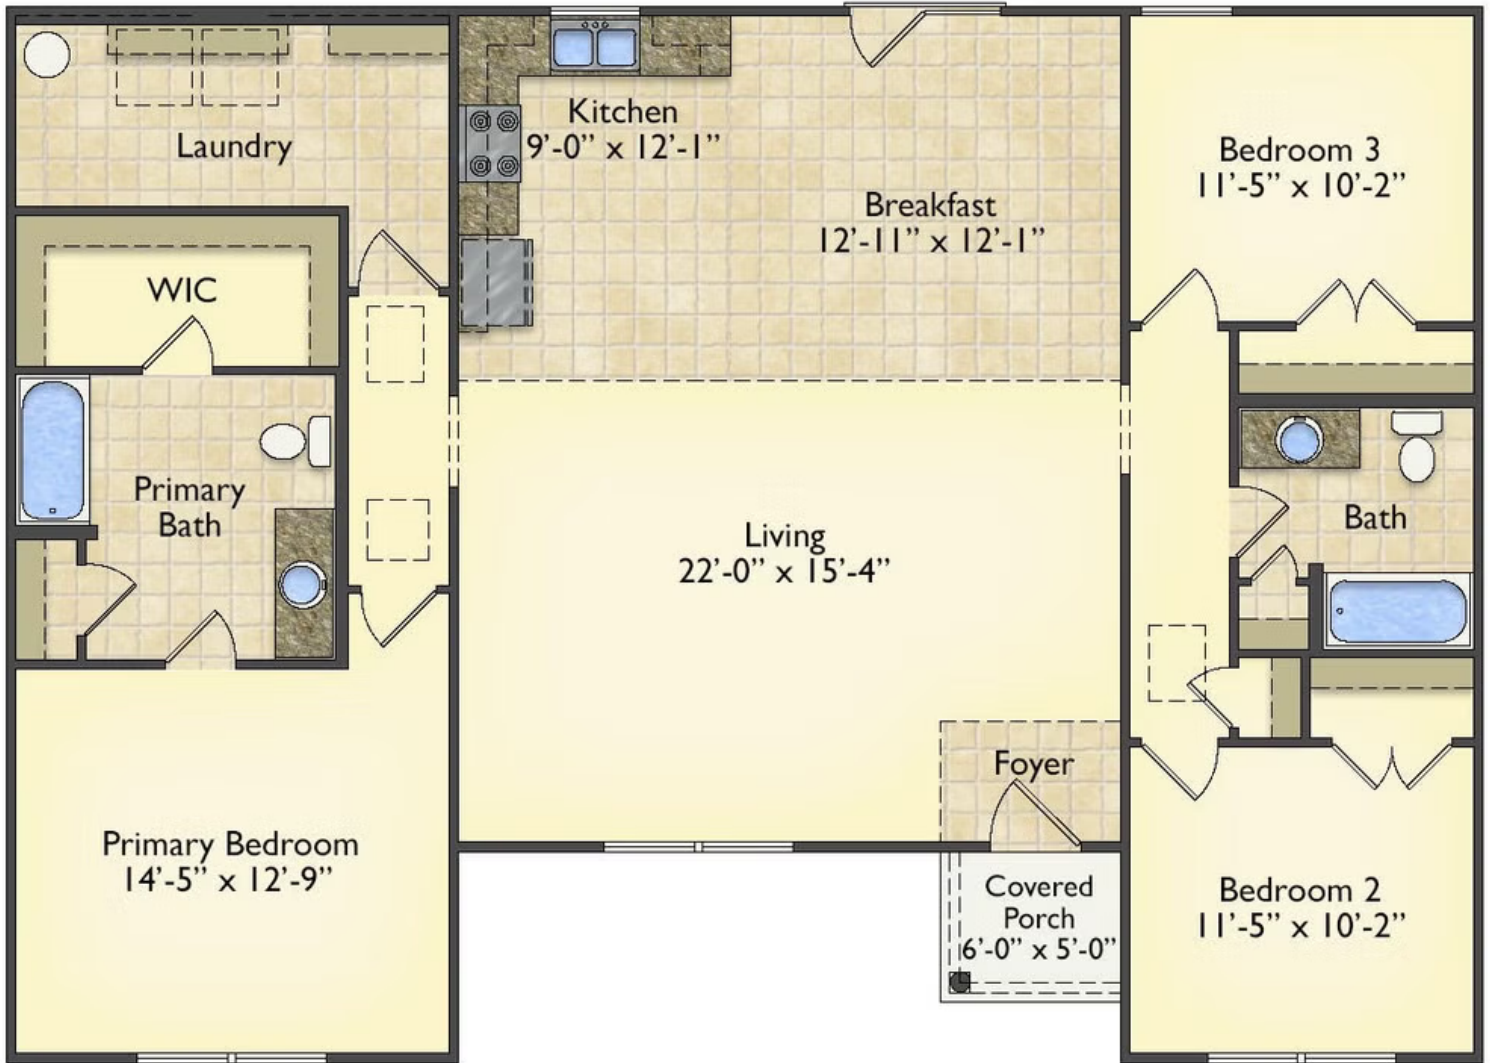

All square footage is approximate. Renderings are artist's conceptions and may vary slightly from the actual home. Homes may be built in reverse of plans shown, depending on site conditions. Minor architectural changes may be made occasionally at the option of the builder. Please contact your Sales Consultant for details.