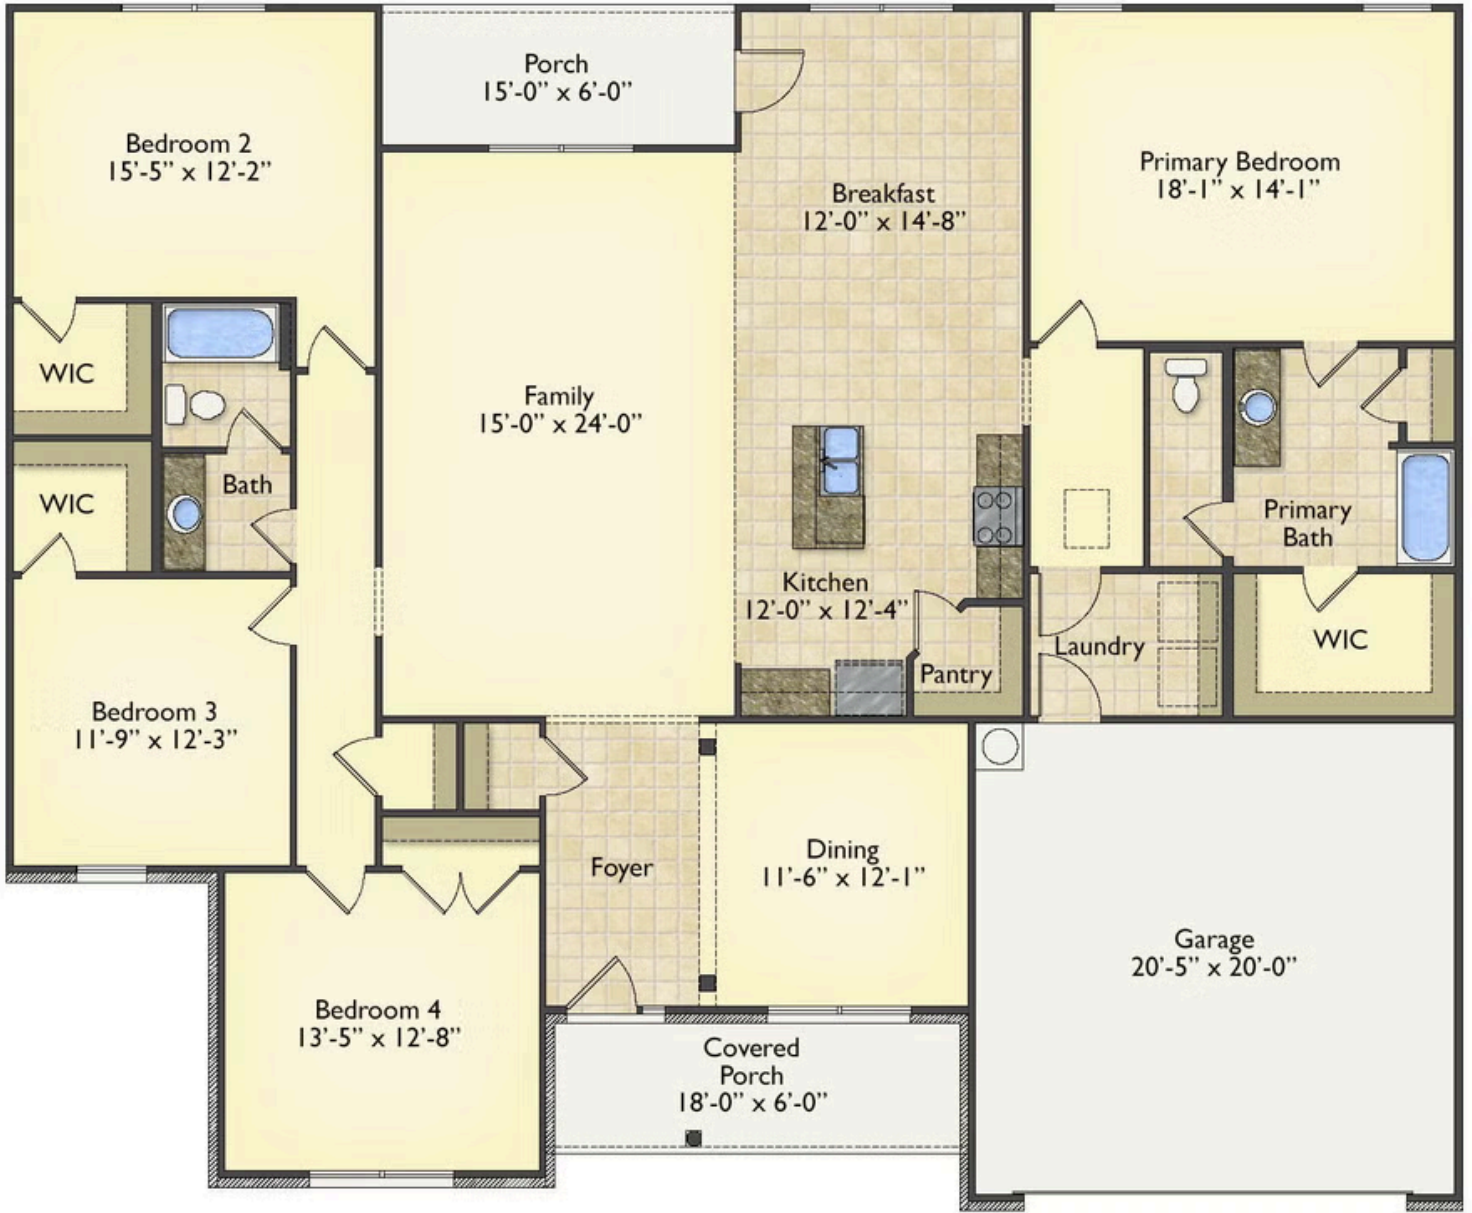

# \$269,990

2 Exterior Styles Available

 2,364+ Sq. Ft.

 4 Bedrooms

 2 Bathrooms

 2 Car Garage

Call the Inglewood home with its stunning and spacious 4 bedroom and 2 bath design. This home is the perfect size for a growing family all while remaining a cozy and relaxing environment for spending the weekends with loved ones. The heart of the home is sure to be the gourmet kitchen beautifully designed to overlook the spacious great room and breakfast room. The Inglewood offers a covered rear porch that could be used for entertaining or for enjoying a quiet evening after dinner. The primary bedroom features a large walk-in closet and primary bath that comes with a tub and separate shower. The optional 4th bedroom can be left as a bedroom or turned into a library, office, or even a playroom for the kids. There is not a detail overlooked in the Inglewood as it is designed to meet your needs and is customizable to create your own dream home!

Classic

Craftsman

All square footage is approximate. Renderings are artist's conceptions and may vary slightly from the actual home. Homes may be built in reverse of plans shown, depending on site conditions. Minor architectural changes may be made occasionally at the option of the builder. Please contact your Sales Consultant for details.