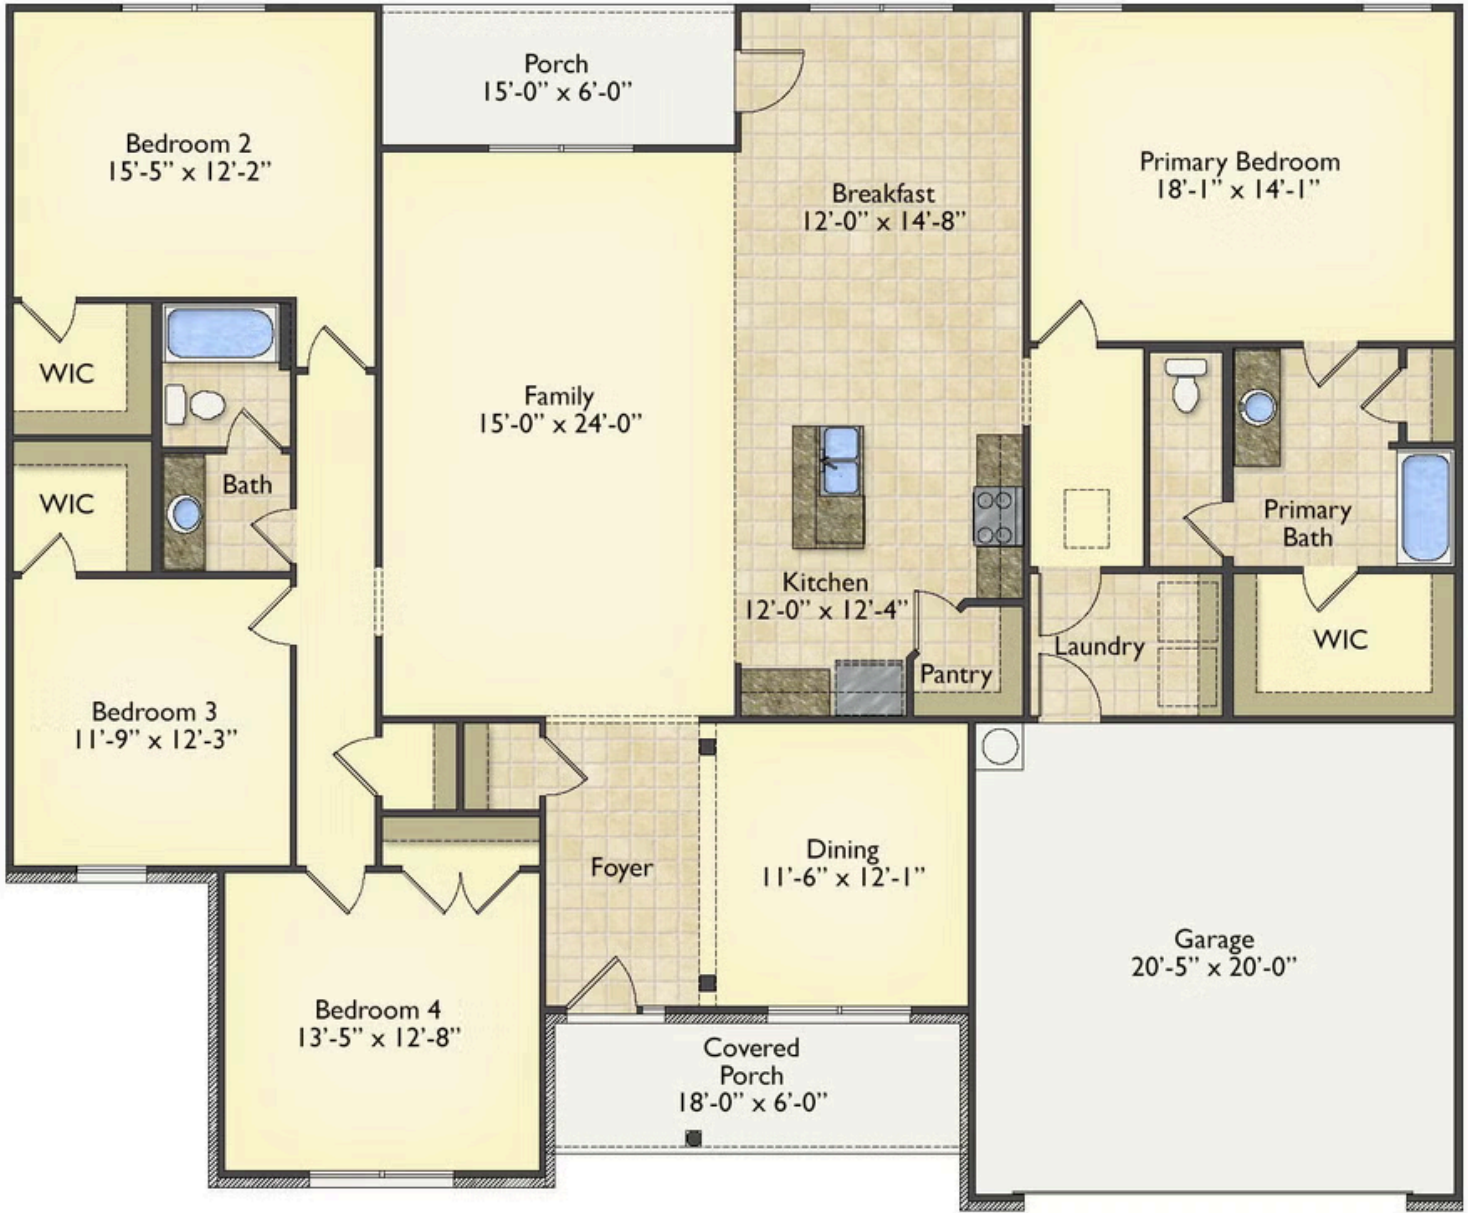

Priced From

\$269,990

2 Exterior Styles Available

 2,364+ Sq. Ft.

 4 Bedrooms

 2 Bathrooms

 2 Car Garage

Call the Inglewood home with its stunning and spacious 4 bedroom and 2 bath design. This home is the perfect size for a growing family all while remaining a cozy and relaxing environment for spending the weekends with loved ones. The heart of the home is sure to be the gourmet kitchen beautifully designed to overlook the spacious great room and breakfast room. The Inglewood offers a covered rear porch that could be used for entertaining or for enjoying a quiet evening after dinner. The primary bedroom features a large walk-in closet and primary bath that comes with a tub and separate shower. The optional 4th bedroom can be left as a bedroom or turned into a library, office, or even a playroom for the kids. There is not a detail overlooked in the Inglewood as it is designed to meet your needs and is customizable to create your own dream home!

Classic

Craftsman

All square footage is approximate. Renderings are artist's conceptions and may vary slightly from the actual home. Homes may be built in reverse of plans shown, depending on site conditions. Minor architectural changes may be made occasionally at the option of the builder. Please contact your Sales Consultant for details.