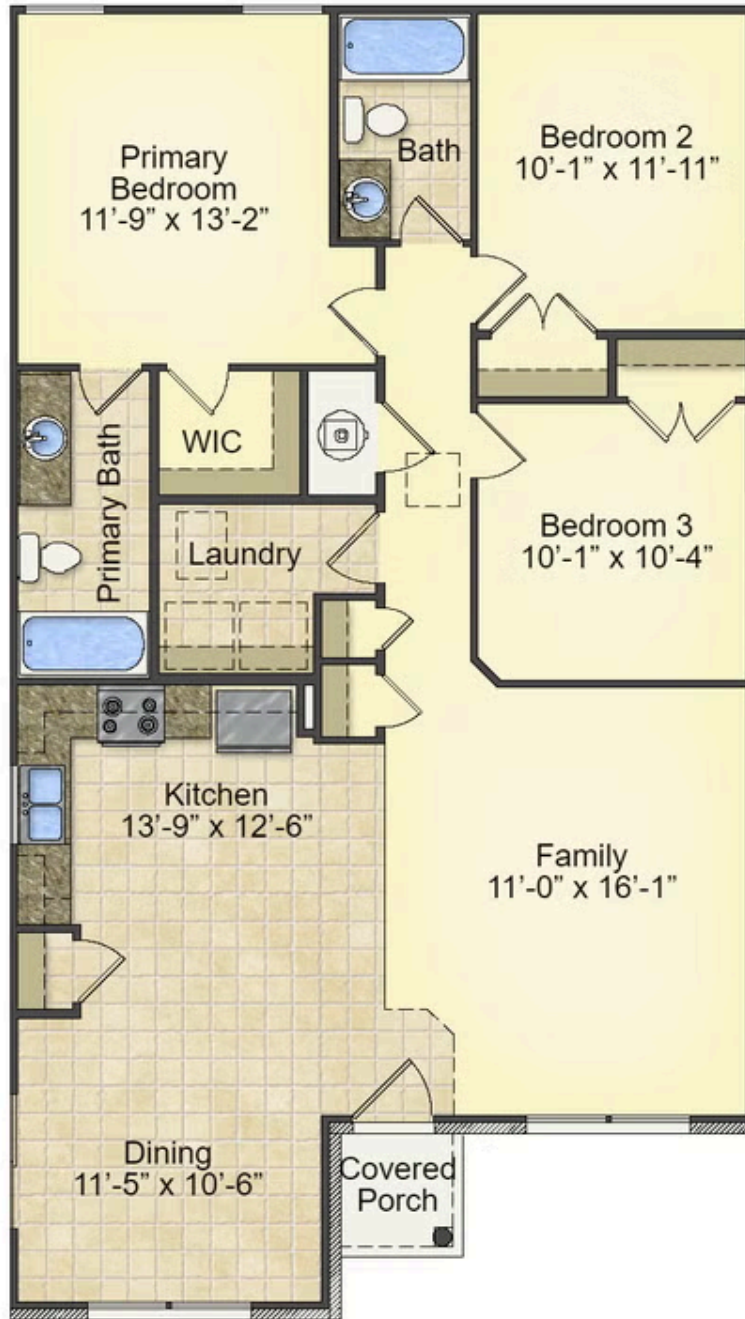

Priced From

\$165,990**3 Exterior Styles Available** **1,260+ Sq. Ft.** **3 Bedrooms** **2 Bathrooms**

This charming floor plan creates the perfect space for relaxing and watching the game, or hosting an evening with family and loved ones. Just imagine coming home and enjoying a warm summer evening from the comfort of your front porch. The Pine offers 3 bedrooms and 2 bathrooms including a primary suite with a beautiful bathroom and walk-in closet. The spacious great room opens up to the dining room and kitchen with an optional kitchen island that creates the perfect place to spend an evening with the kids or hosting game night with your friends. This floor plan is customizable to meet your needs and fulfill all your dreams.

Classic

Craftsman

Farmhouse

All square footage is approximate. Renderings are artist's conceptions and may vary slightly from the actual home. Homes may be built in reverse of plans shown, depending on site conditions. Minor architectural changes may be made occasionally at the option of the builder. Please contact your Sales Consultant for details.