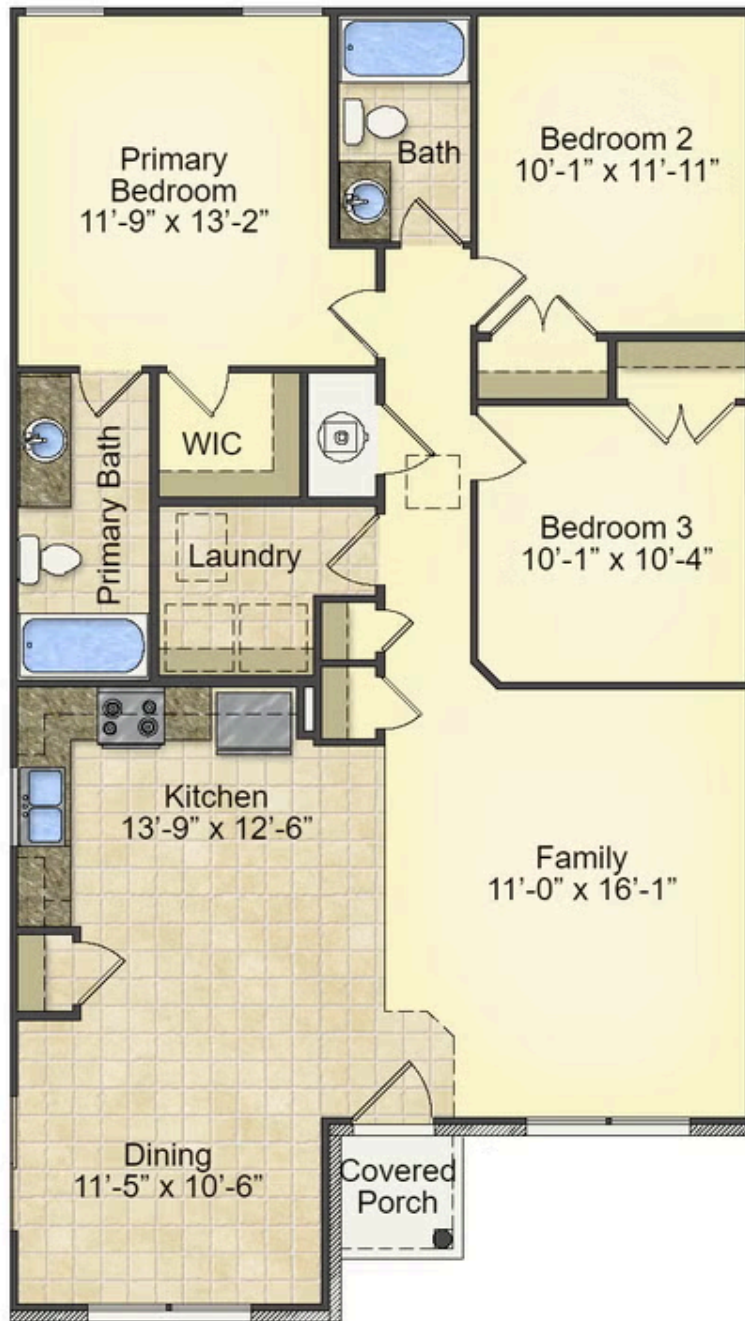

Priced From

**\$165,990****3 Exterior Styles Available** **1,260+ Sq. Ft.** **3 Bedrooms** **2 Bathrooms**

This charming floor plan creates the perfect space for relaxing and watching the game, or hosting an evening with family and loved ones. Just imagine coming home and enjoying a warm summer evening from the comfort of your front porch. The Pine offers 3 bedrooms and 2 bathrooms including a primary suite with a beautiful bathroom and walk-in closet. The spacious great room opens up to the dining room and kitchen with an optional kitchen island that creates the perfect place to spend an evening with the kids or hosting game night with your friends. This floor plan is customizable to meet your needs and fulfill all your dreams.

Classic

Craftsman

Farmhouse

All square footage is approximate. Renderings are artist's conceptions and may vary slightly from the actual home. Homes may be built in reverse of plans shown, depending on site conditions. Minor architectural changes may be made occasionally at the option of the builder. Please contact your Sales Consultant for details.