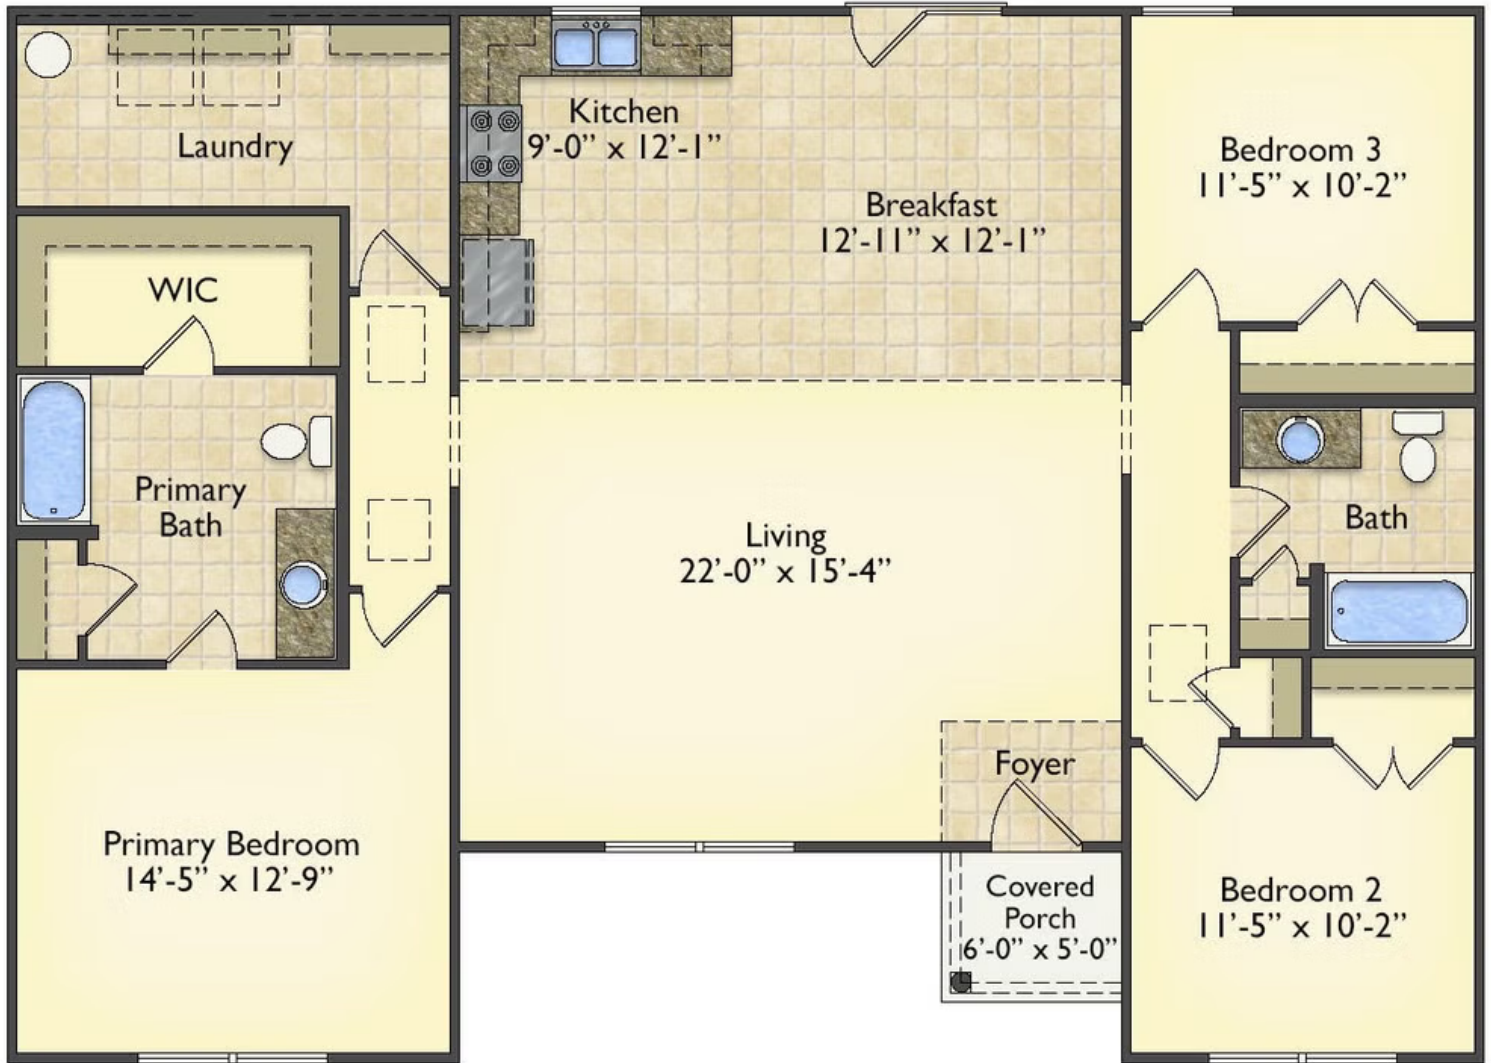

All square footage is approximate. Renderings are artist's conceptions and may vary slightly from the actual home. Homes may be built in reverse of plans shown, depending on site conditions. Minor architectural changes may be made occasionally at the option of the builder. Please contact your Sales Consultant for details.