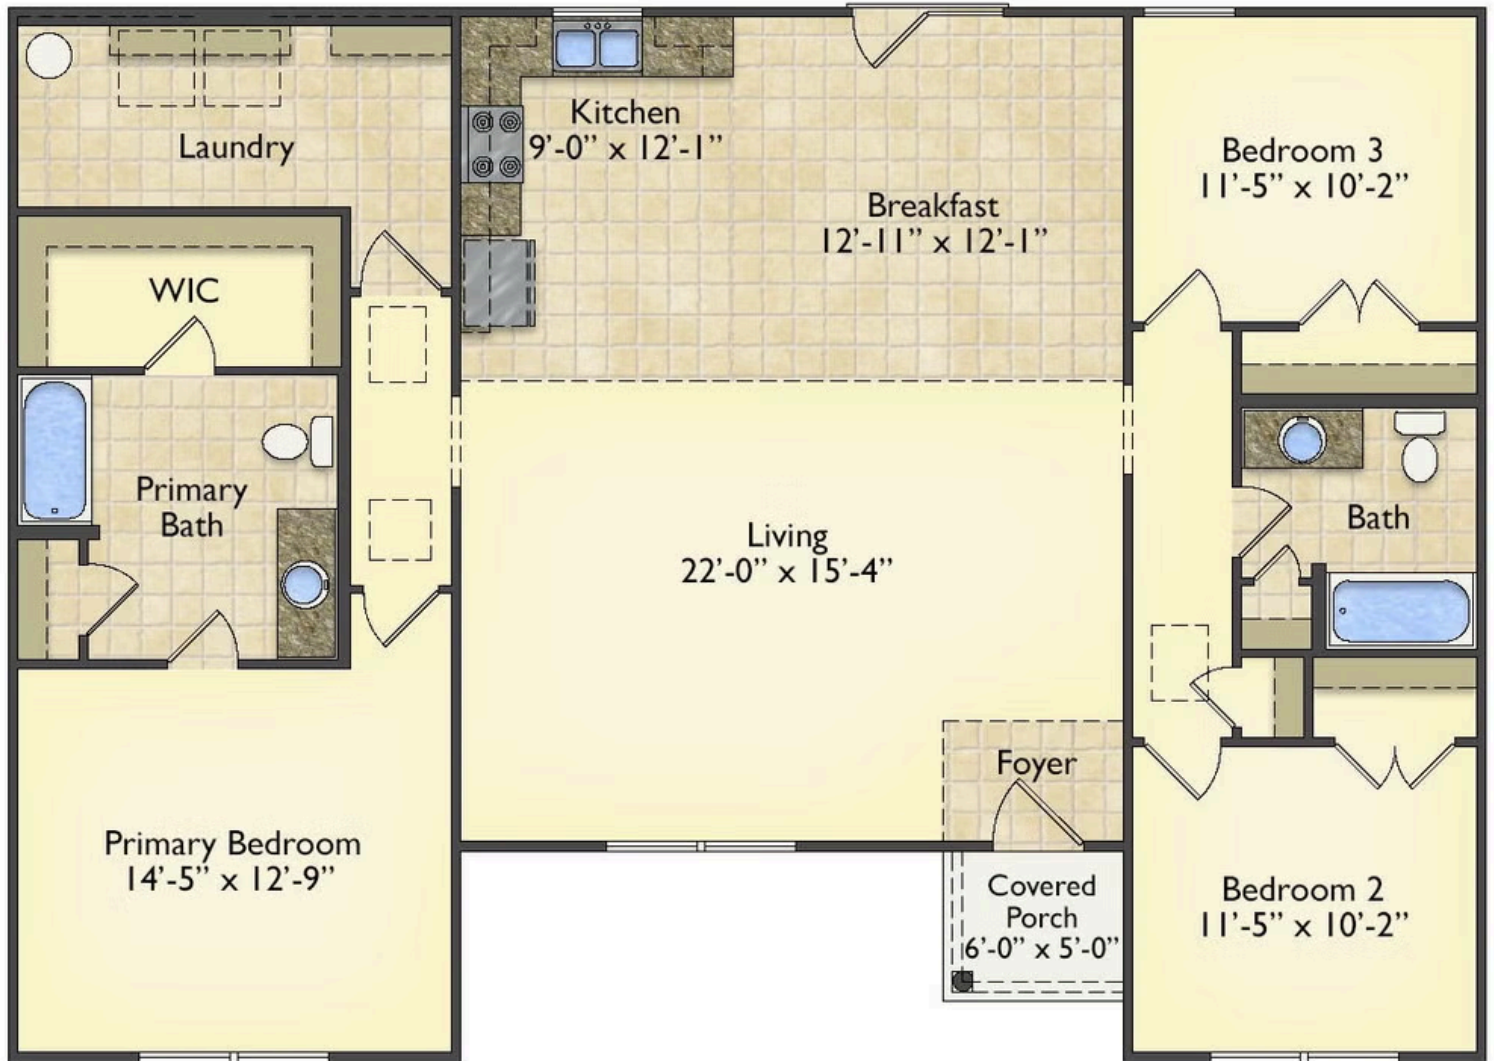

All square footage is approximate. Renderings are artist's conceptions and may vary slightly from the actual home. Homes may be built in reverse of plans shown, depending on site conditions. Minor architectural changes may be made occasionally at the option of the builder. Please contact your Sales Consultant for details.