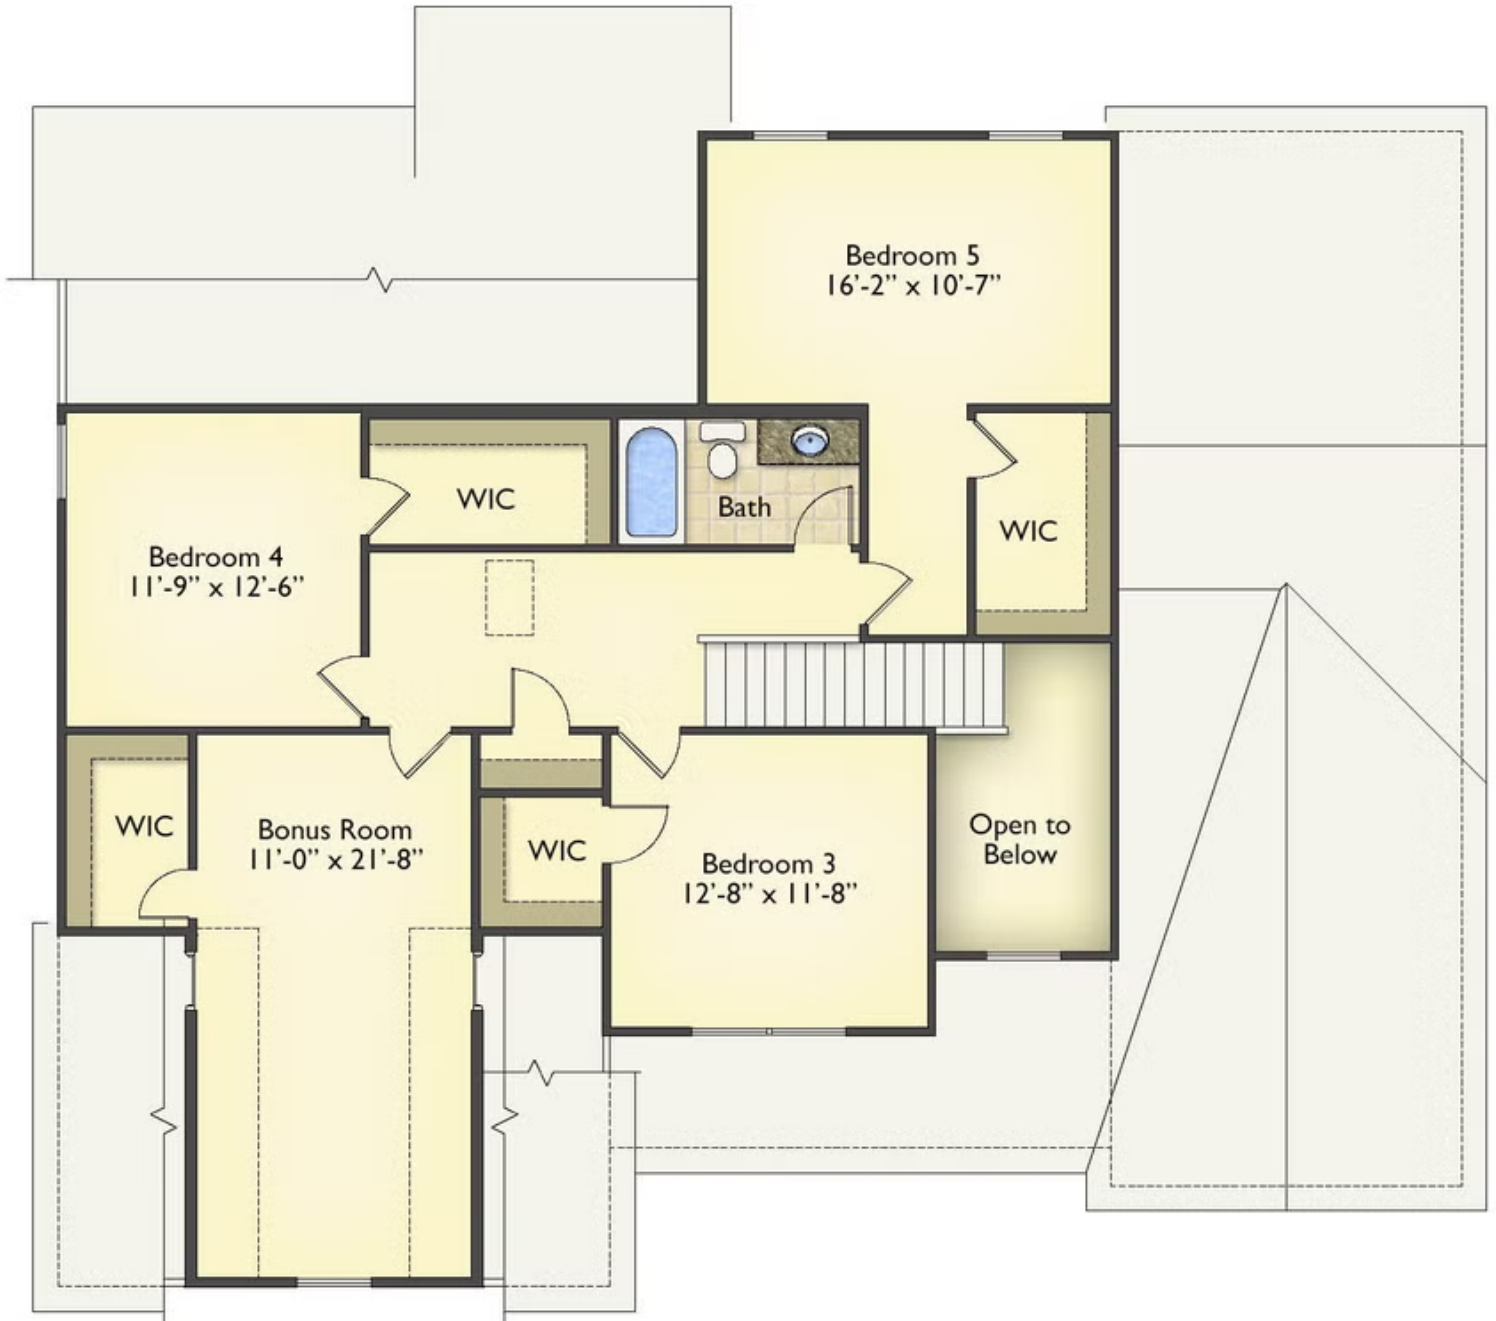

All square footage is approximate. Renderings are artist's conceptions and may vary slightly from the actual home. Homes may be built in reverse of plans shown, depending on site conditions. Minor architectural changes may be made occasionally at the option of the builder. Please contact your Sales Consultant for details.