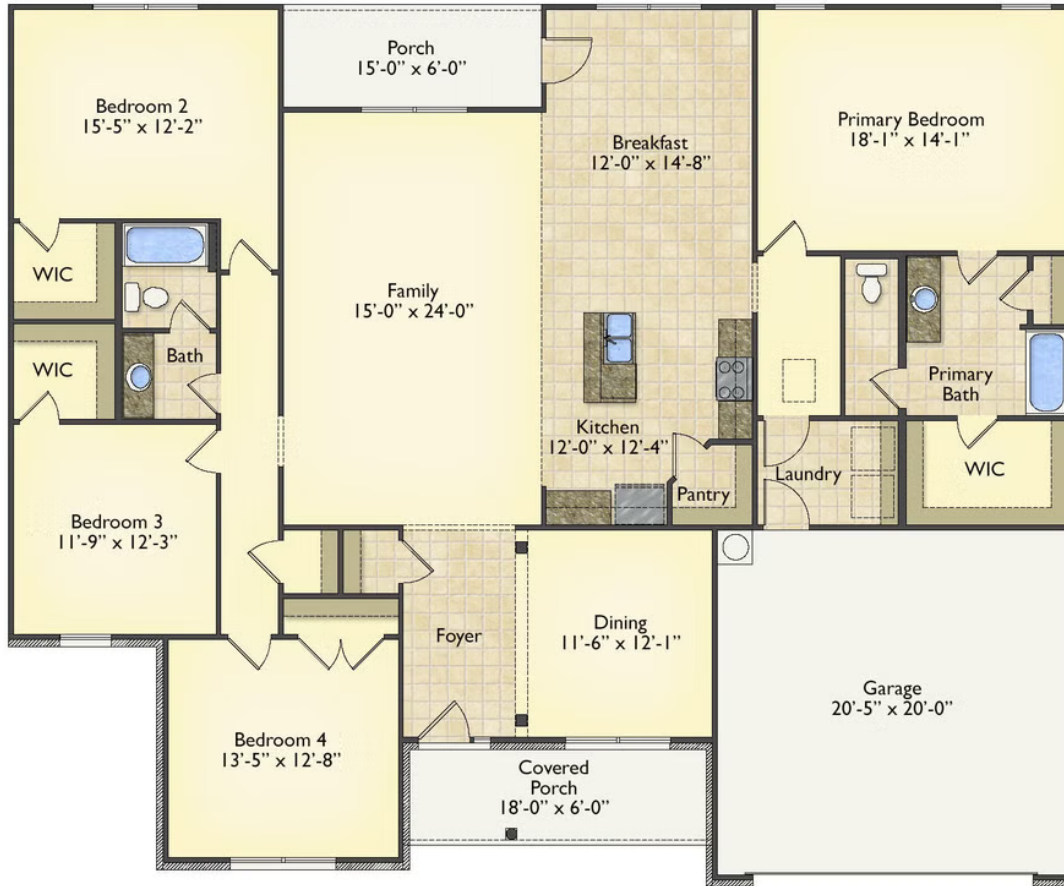

Priced From

\$274,990

2 Exterior Styles Available

 2,364+ Sq. Ft.

 4 Bedrooms

 2 Bathrooms

 2 Car Garage

Call the Inglewood home with its stunning and spacious 4 bedroom and 2 bath design. This home is the perfect size for a growing family all while remaining a cozy and relaxing environment for spending the weekends with loved ones. The heart of the home is sure to be the gourmet kitchen beautifully designed to overlook the spacious great room and breakfast room. The Inglewood offers a covered rear porch that could be used for entertaining or for enjoying a quiet evening after dinner. The primary bedroom features a large walk-in closet and primary bath that comes with a tub and separate shower. The optional 4th bedroom can be left as a bedroom or turned into a library, office, or even a playroom for the kids. There is not a detail overlooked in the Inglewood as it is designed to meet your needs and is customizable to create your own dream home!

Classic

Craftsman

All square footage is approximate. Renderings are artist's conceptions and may vary slightly from the actual home. Homes may be built in reverse of plans shown, depending on site conditions. Minor architectural changes may be made occasionally at the option of the builder. Please contact your Sales Consultant for details.