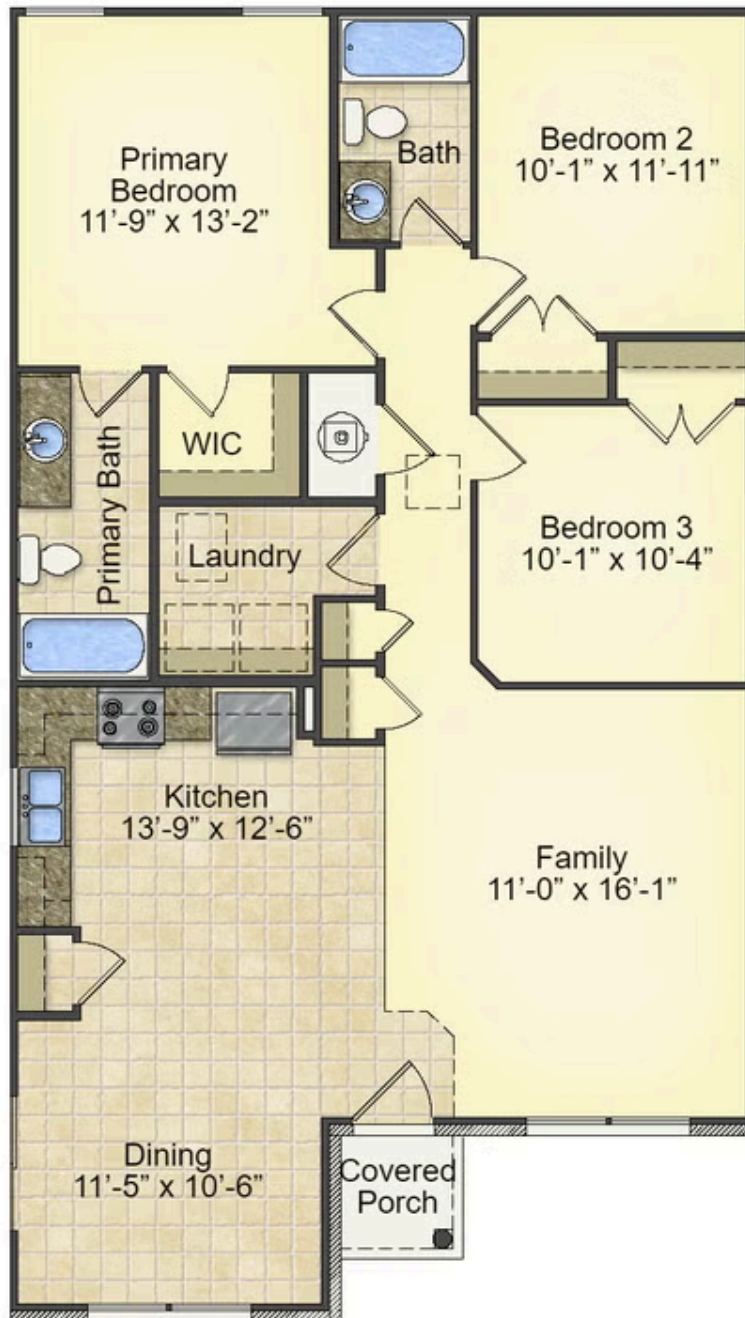

Priced From

**\$158,990****3 Exterior Styles Available** **1,260+ Sq. Ft.** **3 Bedrooms** **2 Bathrooms**

This charming floor plan creates the perfect space for relaxing and watching the game, or hosting an evening with family and loved ones. Just imagine coming home and enjoying a warm summer evening from the comfort of your front porch. The Pine offers 3 bedrooms and 2 bathrooms including a primary suite with a beautiful bathroom and walk-in closet. The spacious great room opens up to the dining room and kitchen with an optional kitchen island that creates the perfect place to spend an evening with the kids or hosting game night with your friends. This floor plan is customizable to meet your needs and fulfill all your dreams.

Classic

Craftsman

Farmhouse

All square footage is approximate. Renderings are artist's conceptions and may vary slightly from the actual home. Homes may be built in reverse of plans shown, depending on site conditions. Minor architectural changes may be made occasionally at the option of the builder. Please contact your Sales Consultant for details.