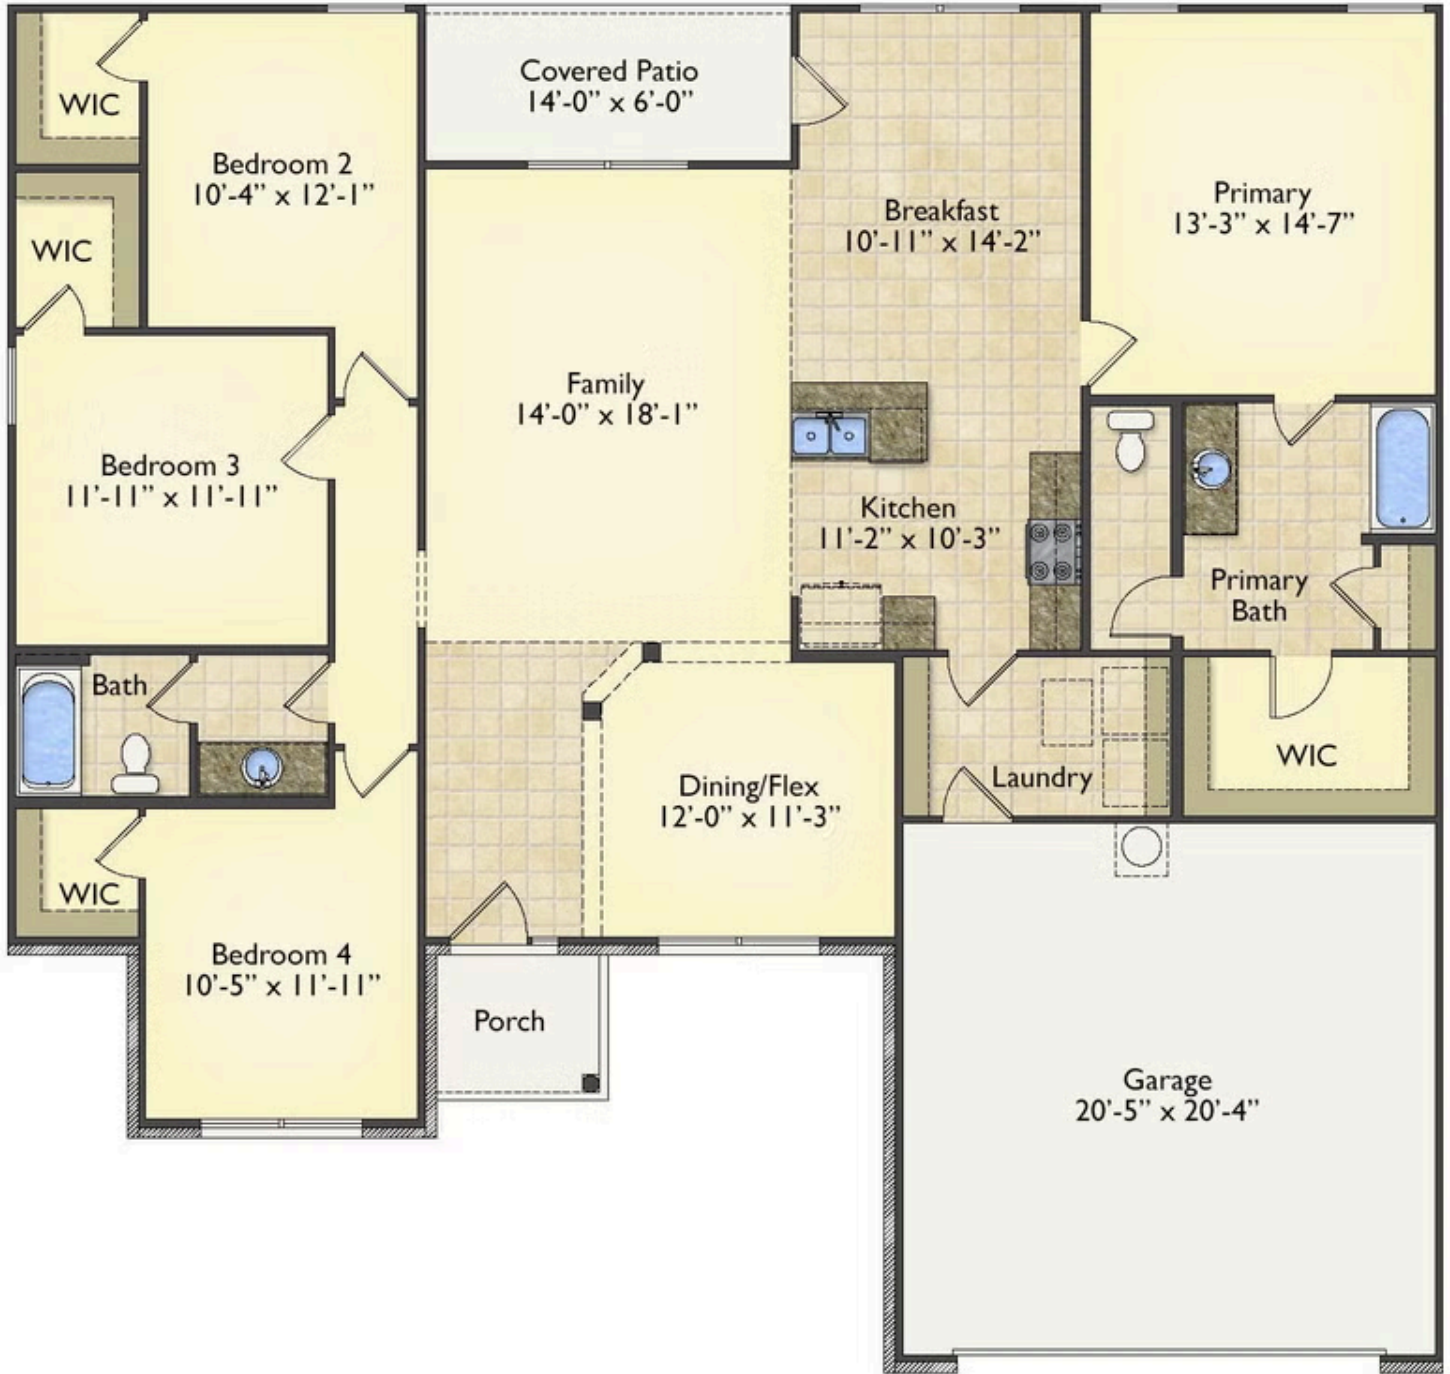

Priced From

\$230,990

3 Exterior Styles Available

 1,877+ Sq. Ft.

 4 Bedrooms

 2 Bathrooms

 2 Car Garage

The Richfield has something for everyone! This lovely home offers 4 bedrooms and 2 baths with endless options to create your dream home. The openness of the Kitchen with large island, breakfast nook, and family room was specifically designed to keep everyone together. Savor relaxed yet special meals in your formal dining room or reinvent the space into a 5th bedroom for those out of town guests. The master retreat complete with a walk in closet is secluded from the other three bedrooms for privacy. A shortage of storage space is a problem of the past with walk in closets in each of the 4 bedrooms in this home. A covered front porch, 2 car garage, and separate laundry room are just a few of the reasons to make the Richfield your very own dream home.

Classic

Craftsman

Farmhouse

All square footage is approximate. Renderings are artist's conceptions and may vary slightly from the actual home. Homes may be built in reverse of plans shown, depending on site conditions. Minor architectural changes may be made occasionally at the option of the builder. Please contact your Sales Consultant for details.