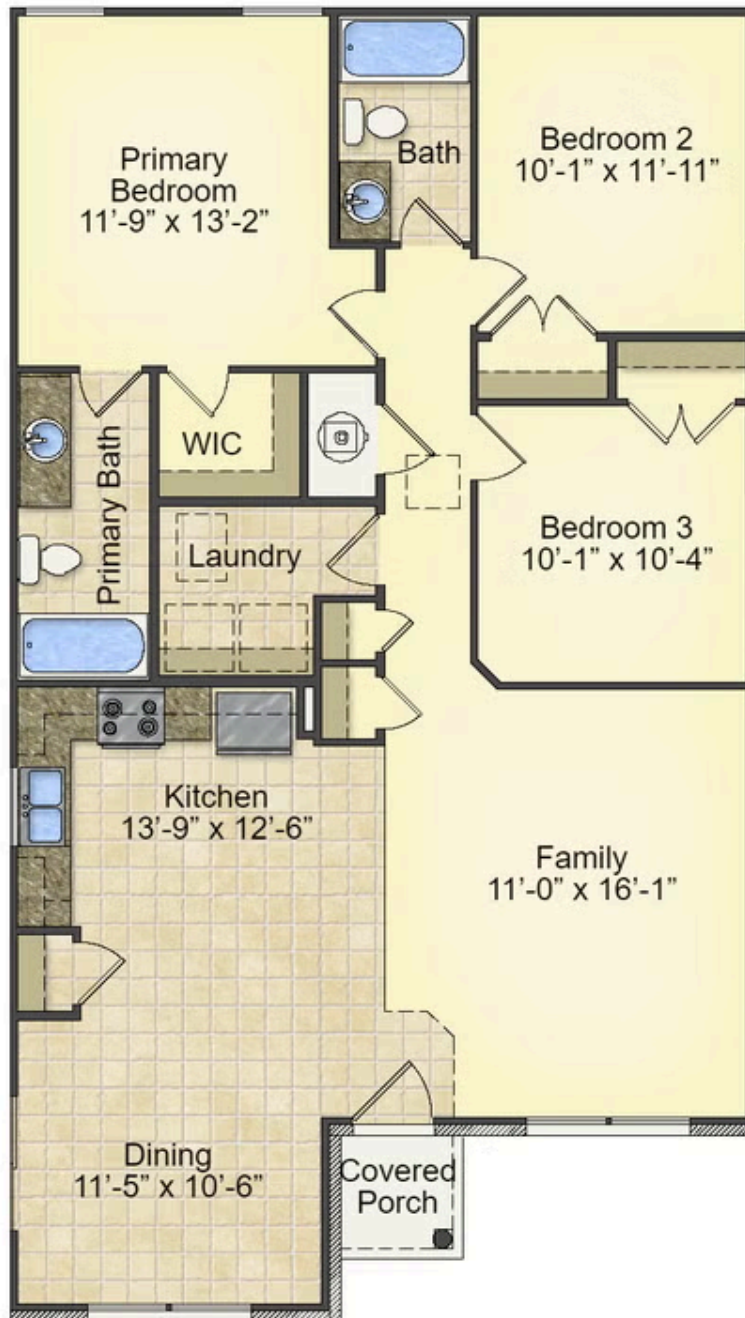

Priced From

\$165,990**3 Exterior Styles Available** **1,260+ Sq. Ft.** **3 Bedrooms** **2 Bathrooms**

This charming floor plan creates the perfect space for relaxing and watching the game, or hosting an evening with family and loved ones. Just imagine coming home and enjoying a warm summer evening from the comfort of your front porch. The Pine offers 3 bedrooms and 2 bathrooms including a primary suite with a beautiful bathroom and walk-in closet. The spacious great room opens up to the dining room and kitchen with an optional kitchen island that creates the perfect place to spend an evening with the kids or hosting game night with your friends. This floor plan is customizable to meet your needs and fulfill all your dreams.

Classic

Craftsman

Farmhouse

All square footage is approximate. Renderings are artist's conceptions and may vary slightly from the actual home. Homes may be built in reverse of plans shown, depending on site conditions. Minor architectural changes may be made occasionally at the option of the builder. Please contact your Sales Consultant for details.