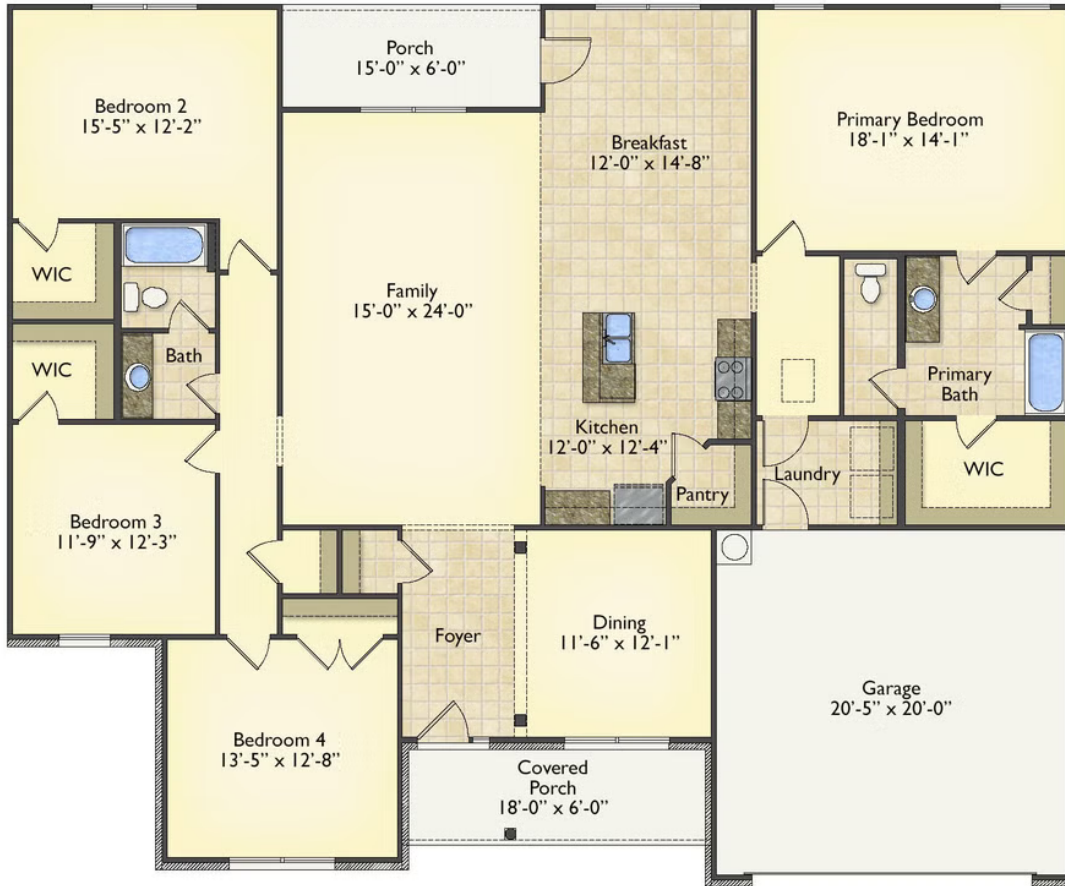

Priced From

\$269,990

2 Exterior Styles Available

 2,364+ Sq. Ft.

 4 Bedrooms

 2 Bathrooms

 2 Car Garage

Call the Inglewood home with its stunning and spacious 4 bedroom and 2 bath design. This home is the perfect size for a growing family all while remaining a cozy and relaxing environment for spending the weekends with loved ones. The heart of the home is sure to be the gourmet kitchen beautifully designed to overlook the spacious great room and breakfast room. The Inglewood offers a covered rear porch that could be used for entertaining or for enjoying a quiet evening after dinner. The primary bedroom features a large walk-in closet and primary bath that comes with a tub and separate shower. The optional 4th bedroom can be left as a bedroom or turned into a library, office, or even a playroom for the kids. There is not a detail overlooked in the Inglewood as it is designed to meet your needs and is customizable to create your own dream home!

Classic

Craftsman

All square footage is approximate. Renderings are artist's conceptions and may vary slightly from the actual home. Homes may be built in reverse of plans shown, depending on site conditions. Minor architectural changes may be made occasionally at the option of the builder. Please contact your Sales Consultant for details.