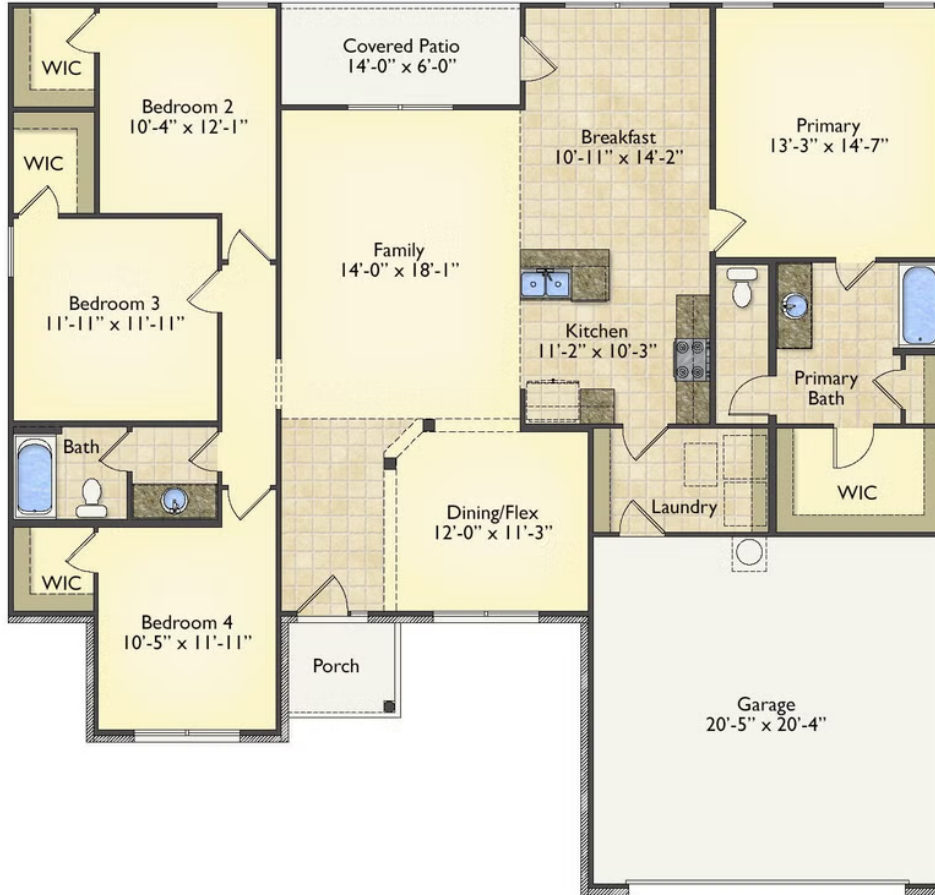

Priced From

\$236,990

3 Exterior Styles Available

 1,877+ Sq. Ft.

 4 Bedrooms

 2 Bathrooms

 2 Car Garage

The Richfield has something for everyone! This lovely home offers 4 bedrooms and 2 baths with endless options to create your dream home. The openness of the Kitchen with large island, breakfast nook, and family room was specifically designed to keep everyone together. Savor relaxed yet special meals in your formal dining room or reinvent the space into a 5th bedroom for those out of town guests. The master retreat complete with a walk in closet is secluded from the other three bedrooms for privacy. A shortage of storage space is a problem of the past with walk in closets in each of the 4 bedrooms in this home. A covered front porch, 2 car garage, and separate laundry room are just a few of the reasons to make the Richfield your very own dream home.

Classic

Craftsman

Farmhouse

All square footage is approximate. Renderings are artist's conceptions and may vary slightly from the actual home. Homes may be built in reverse of plans shown, depending on site conditions. Minor architectural changes may be made occasionally at the option of the builder. Please contact your Sales Consultant for details.