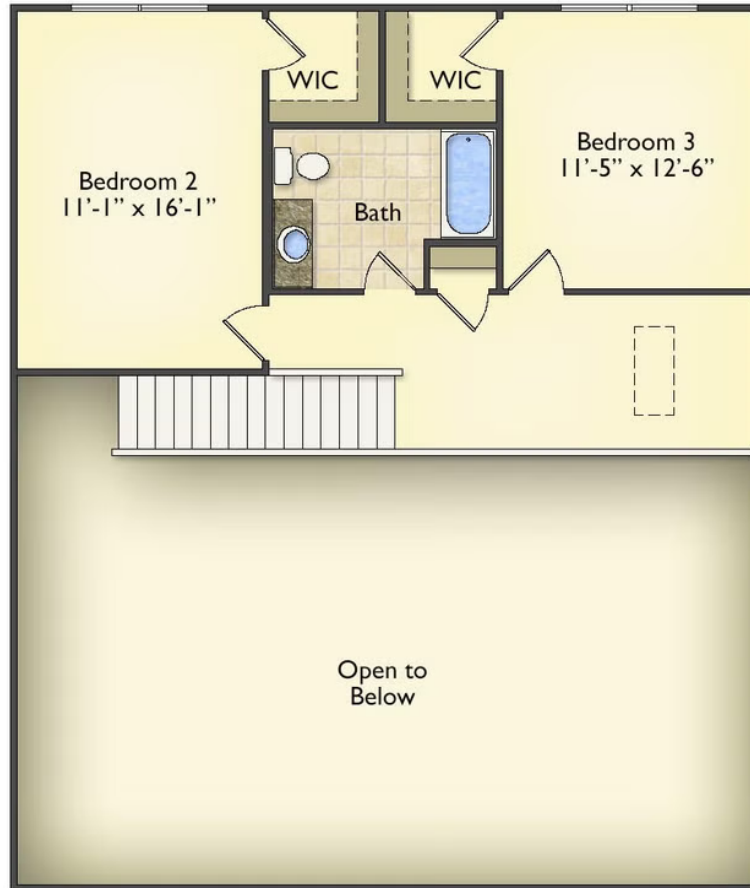

All square footage is approximate. Renderings are artist's conceptions and may vary slightly from the actual home. Homes may be built in reverse of plans shown, depending on site conditions. Minor architectural changes may be made occasionally at the option of the builder. Please contact your Sales Consultant for details.