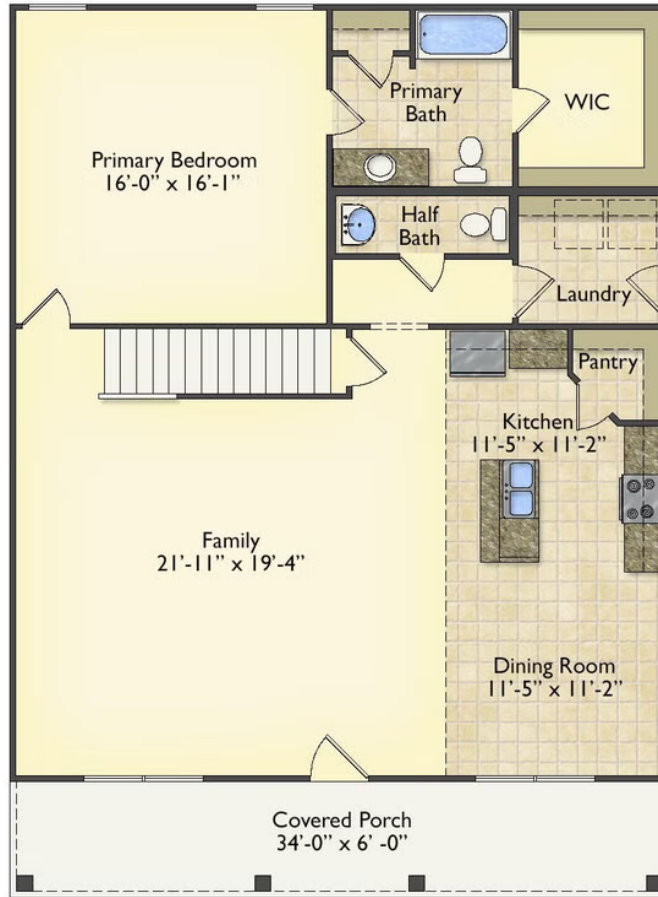

Priced From

\$258,990

3 Exterior Styles Available

 1,988+ Sq. Ft.

 3 Bedrooms

 2.5 Bathrooms

The Beaufort is a spectacular plan for those who are looking for elegance and comfort. From the high ceilings and open layout design to the abundance of natural light, no detail has been overlooked in the creation of this stunning home. Everyday life is sure to revolve around the open kitchen, dining, and great room. Here you can gather with loved ones and host guests as you cook up a nice comfort food meal in the large gourmet kitchen with an island is a perfect for gathering family and friends.

The layout extends to the second-floor bonus room which could be used to fit any of your needs, whether you're envisioning a home office, a playroom or a second living area. There is plenty of space for everyone to spread out and relax with three spacious bedrooms and 2.5 baths. At the end of your day, you can retire to your luxe primary suite with your large private bath that includes a

Cabin

Cape Cod

Classic

All square footage is approximate. Renderings are artist's conceptions and may vary slightly from the actual home. Homes may be built in reverse of plans shown, depending on site conditions. Minor architectural changes may be made occasionally at the option of the builder. Please contact your Sales Consultant for details.