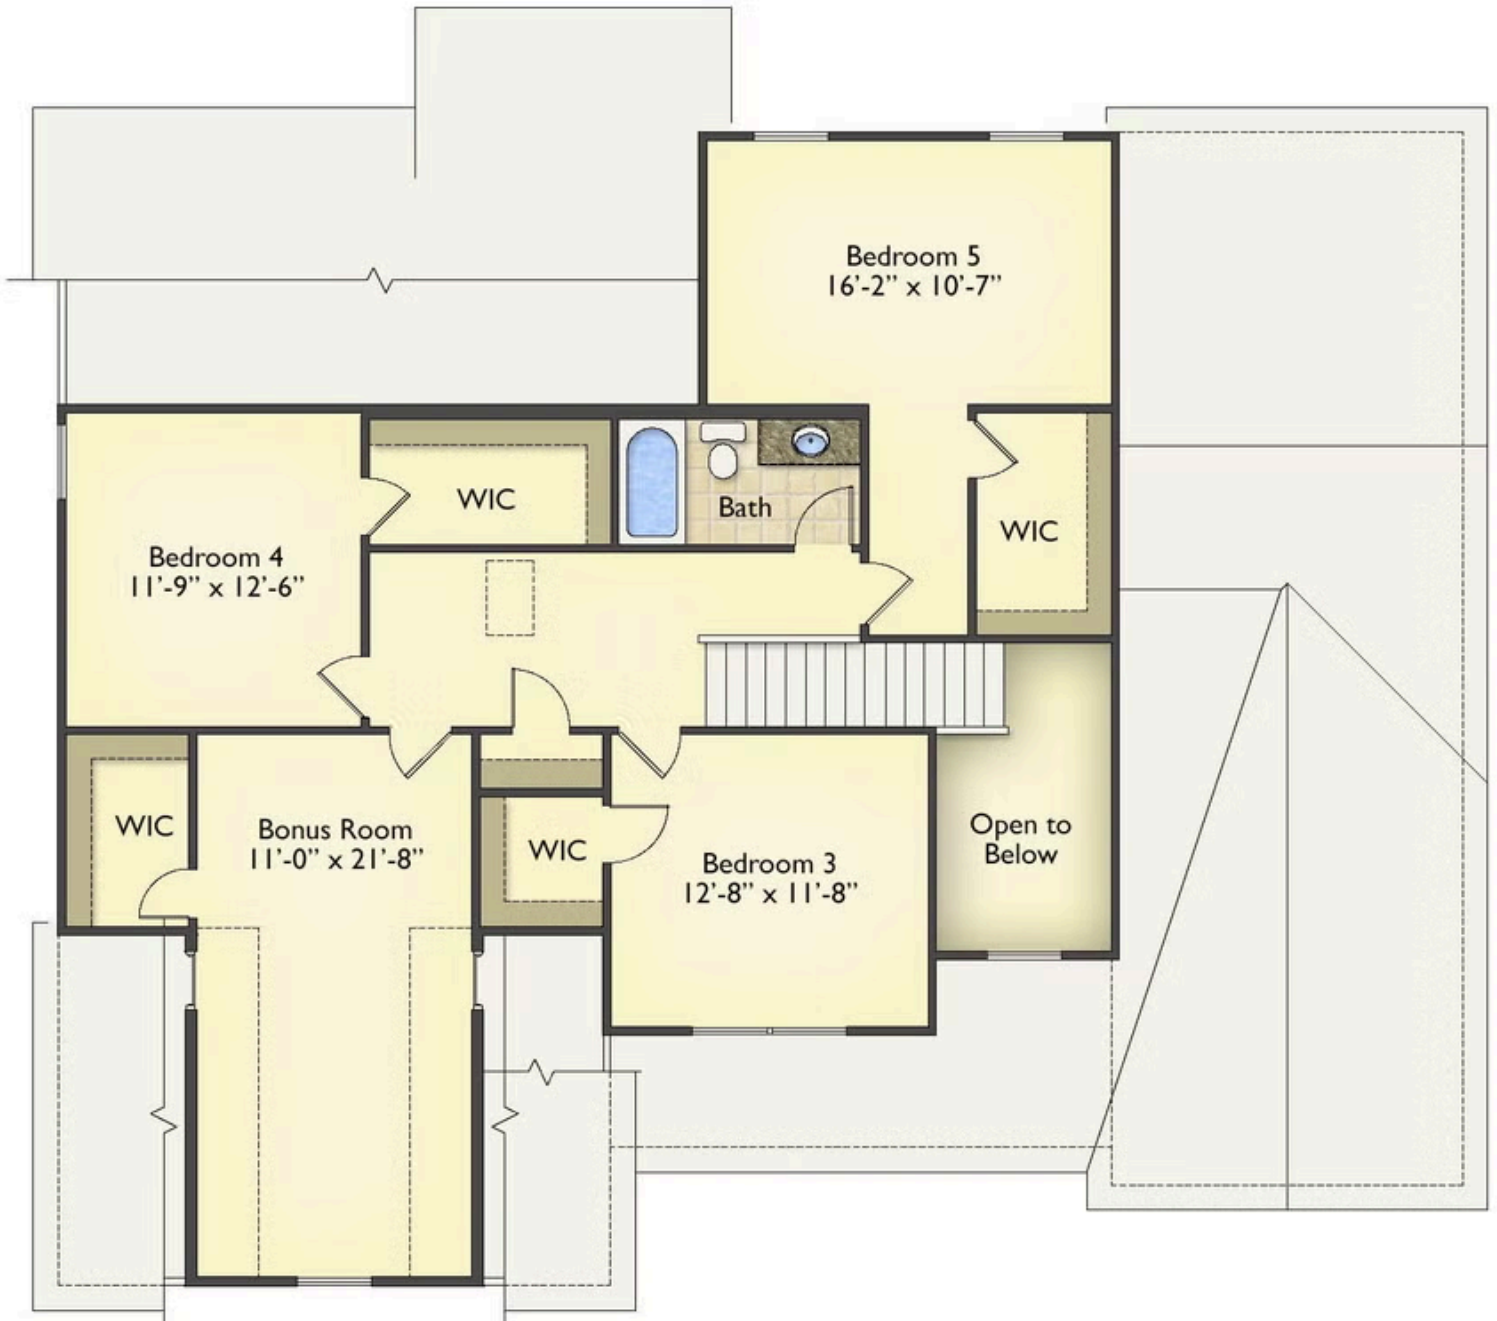

All square footage is approximate. Renderings are artist's conceptions and may vary slightly from the actual home. Homes may be built in reverse of plans shown, depending on site conditions. Minor architectural changes may be made occasionally at the option of the builder. Please contact your Sales Consultant for details.