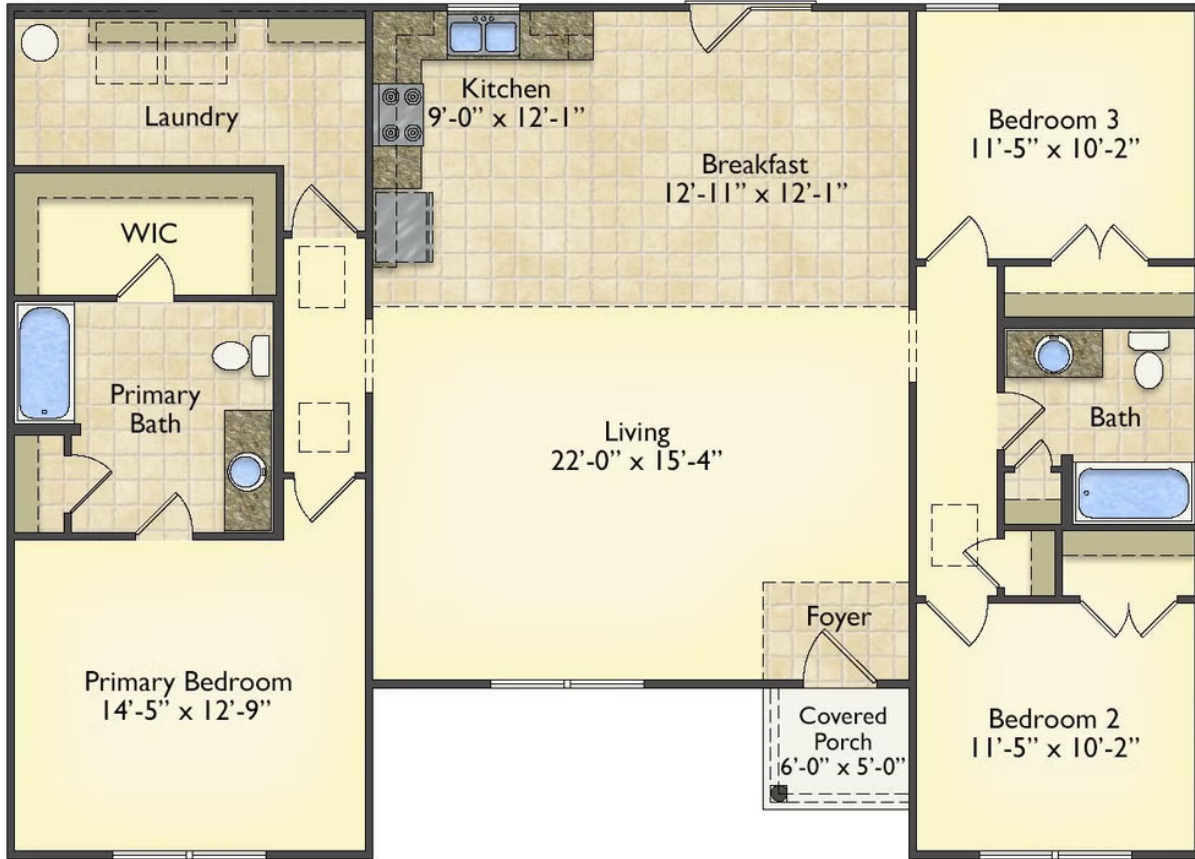

All square footage is approximate. Renderings are artist's conceptions and may vary slightly from the actual home. Homes may be built in reverse of plans shown, depending on site conditions. Minor architectural changes may be made occasionally at the option of the builder. Please contact your Sales Consultant for details.