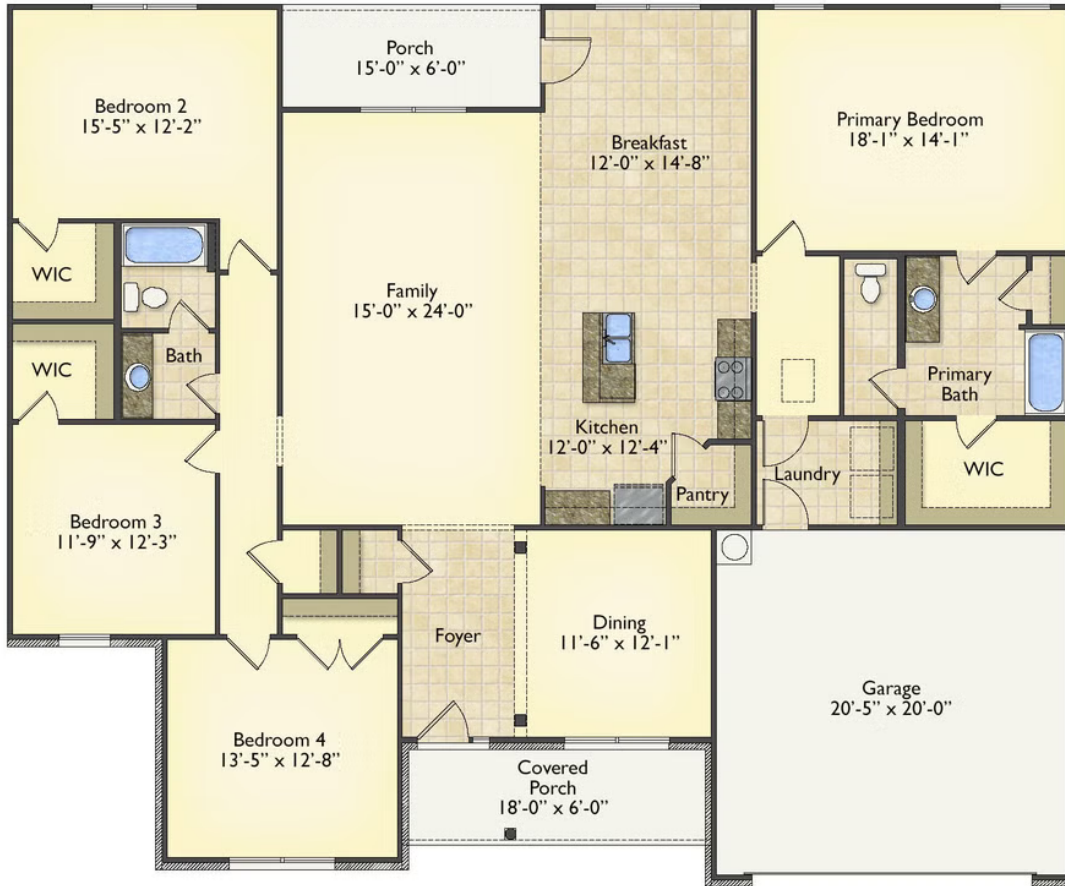

All square footage is approximate. Renderings are artist's conceptions and may vary slightly from the actual home. Homes may be built in reverse of plans shown, depending on site conditions. Minor architectural changes may be made occasionally at the option of the builder. Please contact your Sales Consultant for details.