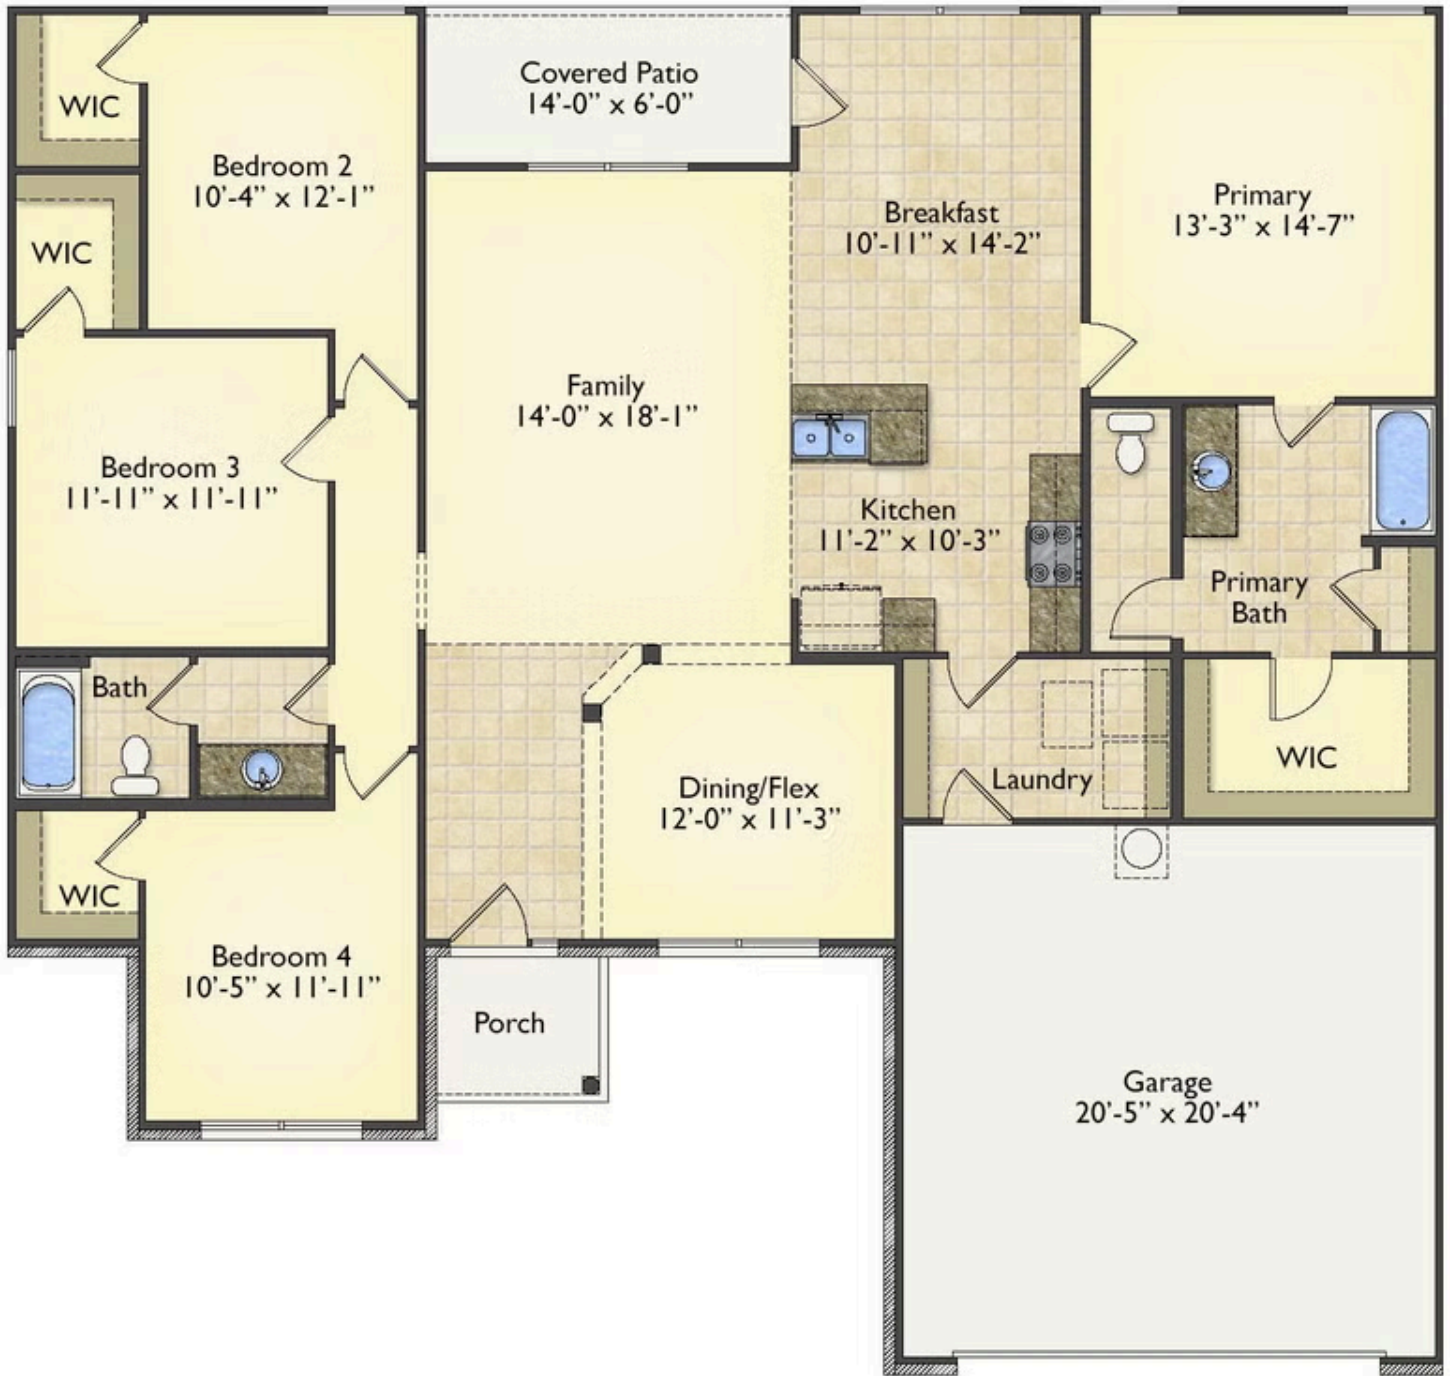

# \$224,990

3 Exterior Styles Available

 1,877+ Sq. Ft.

 4 Bedrooms

 2 Bathrooms

 2 Car Garage

The Richfield has something for everyone! This lovely home offers 4 bedrooms and 2 baths with endless options to create your dream home. The openness of the Kitchen with large island, breakfast nook, and family room was specifically designed to keep everyone together. Savor relaxed yet special meals in your formal dining room or reinvent the space into a 5th bedroom for those out of town guests. The master retreat complete with a walk in closet is secluded from the other three bedrooms for privacy. A shortage of storage space is a problem of the past with walk in closets in each of the 4 bedrooms in this home. A covered front porch, 2 car garage, and separate laundry room are just a few of the reasons to make the Richfield your very own dream home.

Classic

Craftsman

Farmhouse

All square footage is approximate. Renderings are artist's conceptions and may vary slightly from the actual home. Homes may be built in reverse of plans shown, depending on site conditions. Minor architectural changes may be made occasionally at the option of the builder. Please contact your Sales Consultant for details.