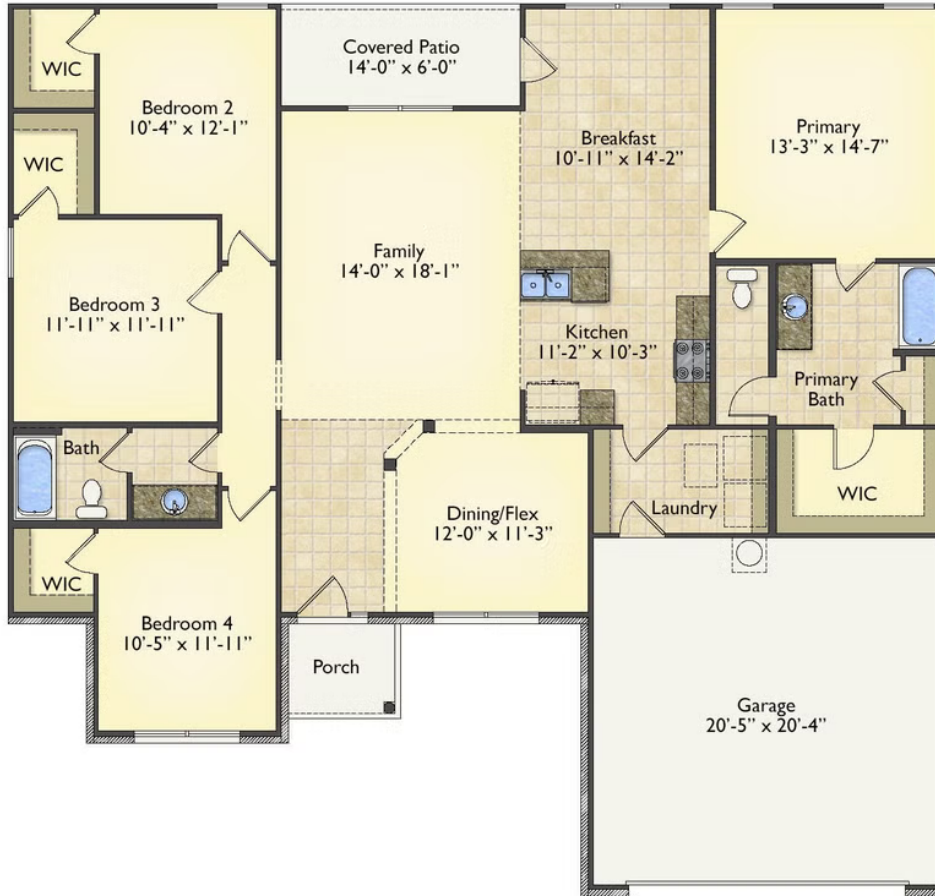

Priced From

**\$224,990****3 Exterior Styles Available** **1,877+ Sq. Ft.** **4 Bedrooms** **2 Bathrooms** **2 Car Garage**

The Richfield has something for everyone! This lovely home offers 4 bedrooms and 2 baths with endless options to create your dream home. The openness of the Kitchen with large island, breakfast nook, and family room was specifically designed to keep everyone together. Savor relaxed yet special meals in your formal dining room or reinvent the space into a 5th bedroom for those out of town guests. The master retreat complete with a walk in closet is secluded from the other three bedrooms for privacy. A shortage of storage space is a problem of the past with walk in closets in each of the 4 bedrooms in this home. A covered front porch, 2 car garage, and separate laundry room are just a few of the reasons to make the Richfield your very own dream home.

Classic

Craftsman

Farmhouse

All square footage is approximate. Renderings are artist's conceptions and may vary slightly from the actual home. Homes may be built in reverse of plans shown, depending on site conditions. Minor architectural changes may be made occasionally at the option of the builder. Please contact your Sales Consultant for details.