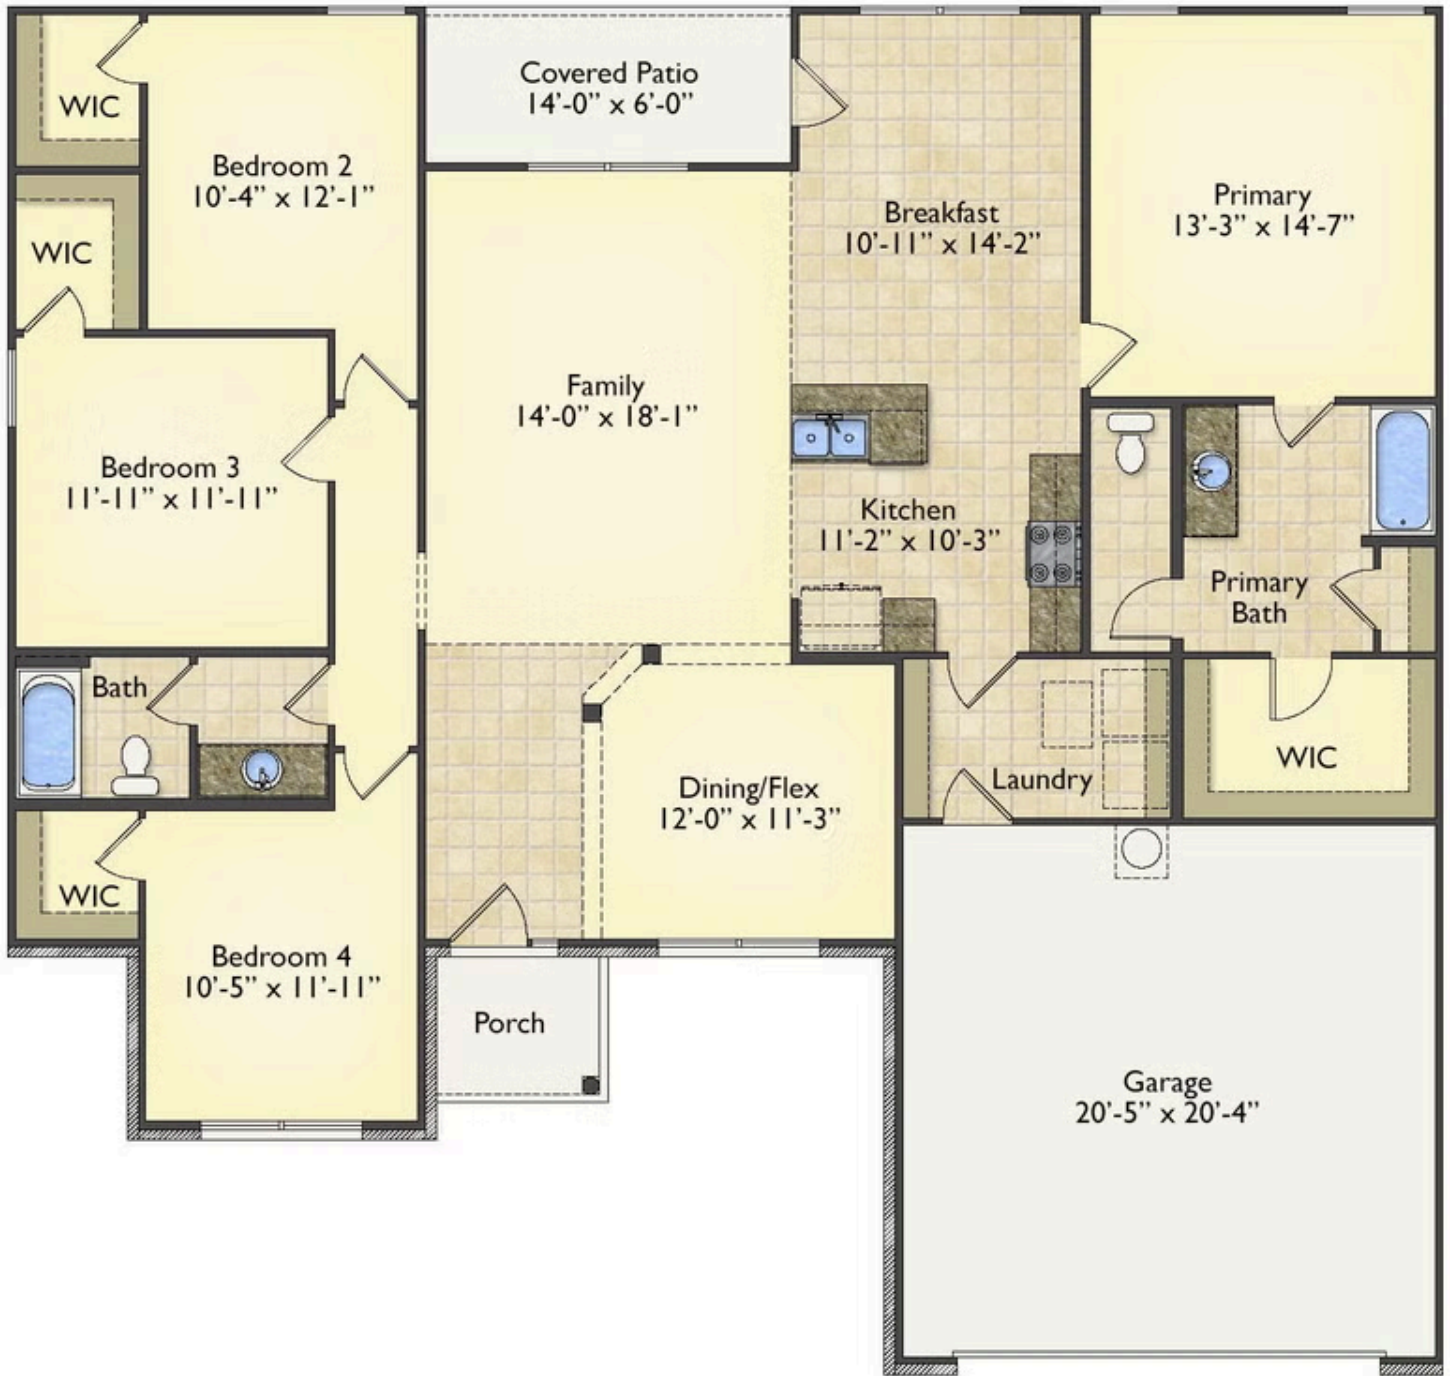

Priced From

**\$224,990****3 Exterior Styles Available** **1,877+ Sq. Ft.** **4 Bedrooms** **2 Bathrooms** **2 Car Garage**

The Richfield has something for everyone! This lovely home offers 4 bedrooms and 2 baths with endless options to create your dream home. The openness of the Kitchen with large island, breakfast nook, and family room was specifically designed to keep everyone together. Savor relaxed yet special meals in your formal dining room or reinvent the space into a 5th bedroom for those out of town guests. The master retreat complete with a walk in closet is secluded from the other three bedrooms for privacy. A shortage of storage space is a problem of the past with walk in closets in each of the 4 bedrooms in this home. A covered front porch, 2 car garage, and separate laundry room are just a few of the reasons to make the Richfield your very own dream home.

Classic

Craftsman

Farmhouse

All square footage is approximate. Renderings are artist's conceptions and may vary slightly from the actual home. Homes may be built in reverse of plans shown, depending on site conditions. Minor architectural changes may be made occasionally at the option of the builder. Please contact your Sales Consultant for details.