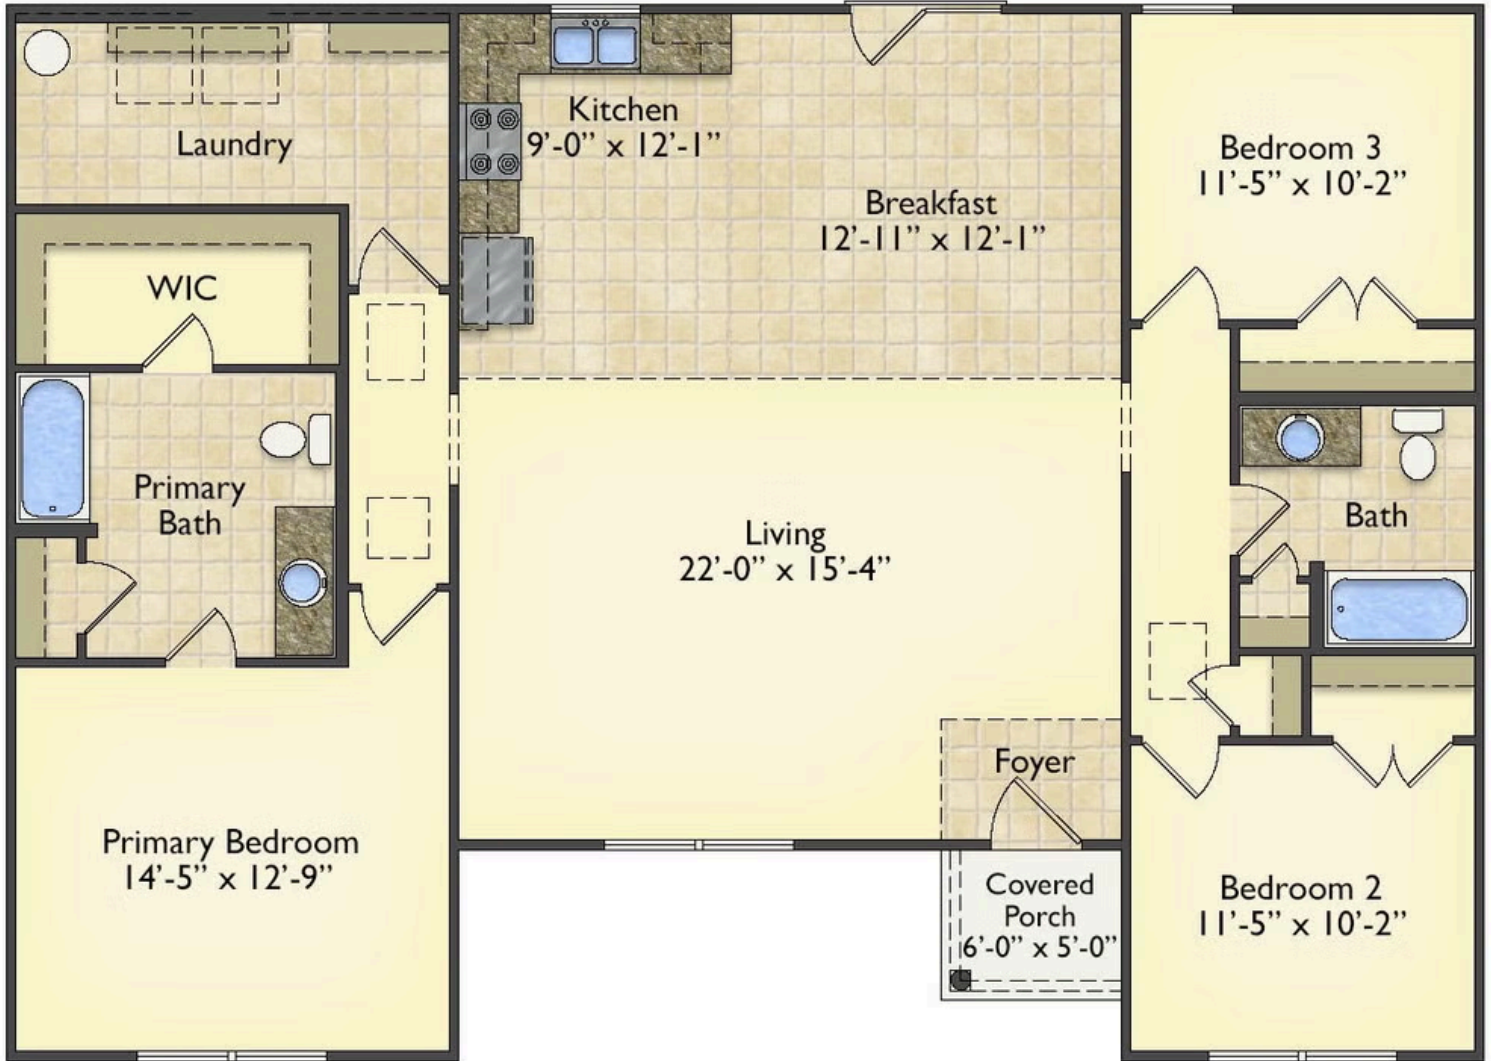

Priced From

\$174,990

3 Exterior Styles Available

 1,561+ Sq. Ft.

 3 Bedrooms

 2 Bathrooms

This beautiful home features a spacious and open layout that's perfect for families and those who love to entertain. With three cozy bedrooms and two bathrooms, you'll have plenty of space to relax and unwind after a long day. The open design seamlessly connects the family room with the kitchen, creating a warm and inviting atmosphere that's perfect for gathering with loved ones.

Whether you're hosting a family dinner or just hanging out with friends, this floor plan is perfect for you. You can customize the Pinehurst to meet your needs and create the home of your dream!

Classic

Craftsman

Farmhouse

All square footage is approximate. Renderings are artist's conceptions and may vary slightly from the actual home. Homes may be built in reverse of plans shown, depending on site conditions. Minor architectural changes may be made occasionally at the option of the builder. Please contact your Sales Consultant for details.