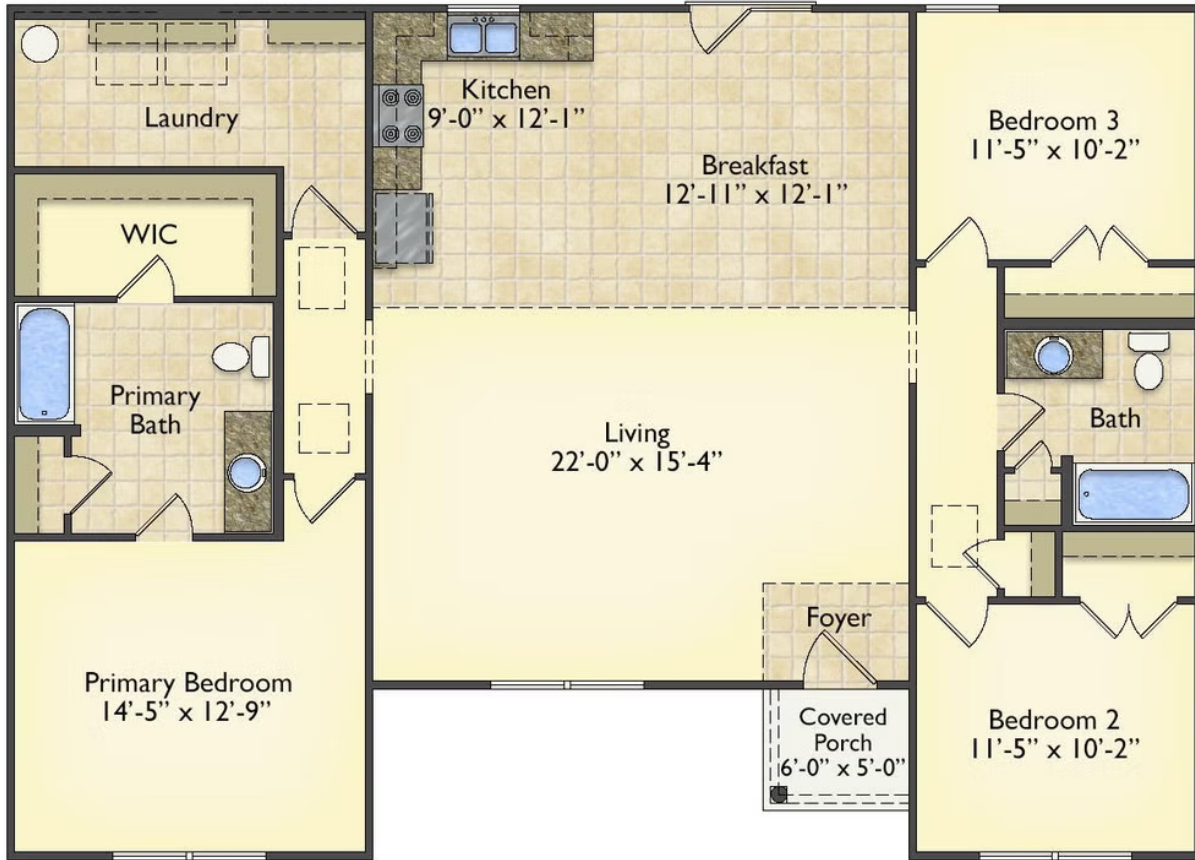

All square footage is approximate. Renderings are artist's conceptions and may vary slightly from the actual home. Homes may be built in reverse of plans shown, depending on site conditions. Minor architectural changes may be made occasionally at the option of the builder. Please contact your Sales Consultant for details.