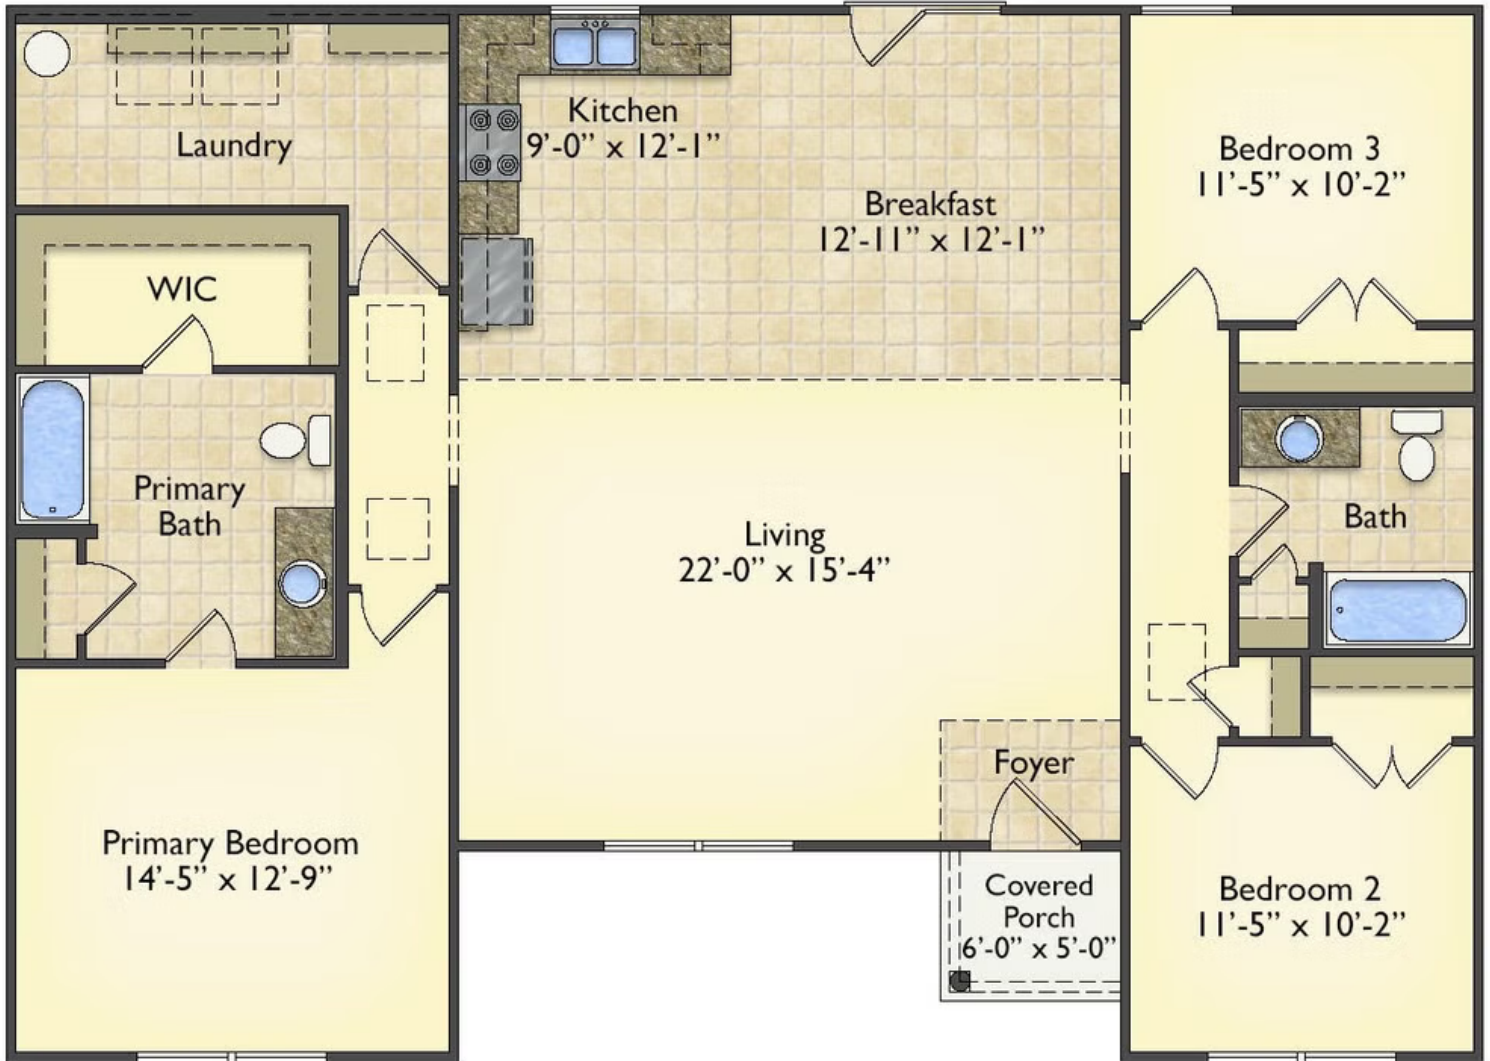

All square footage is approximate. Renderings are artist's conceptions and may vary slightly from the actual home. Homes may be built in reverse of plans shown, depending on site conditions. Minor architectural changes may be made occasionally at the option of the builder. Please contact your Sales Consultant for details.