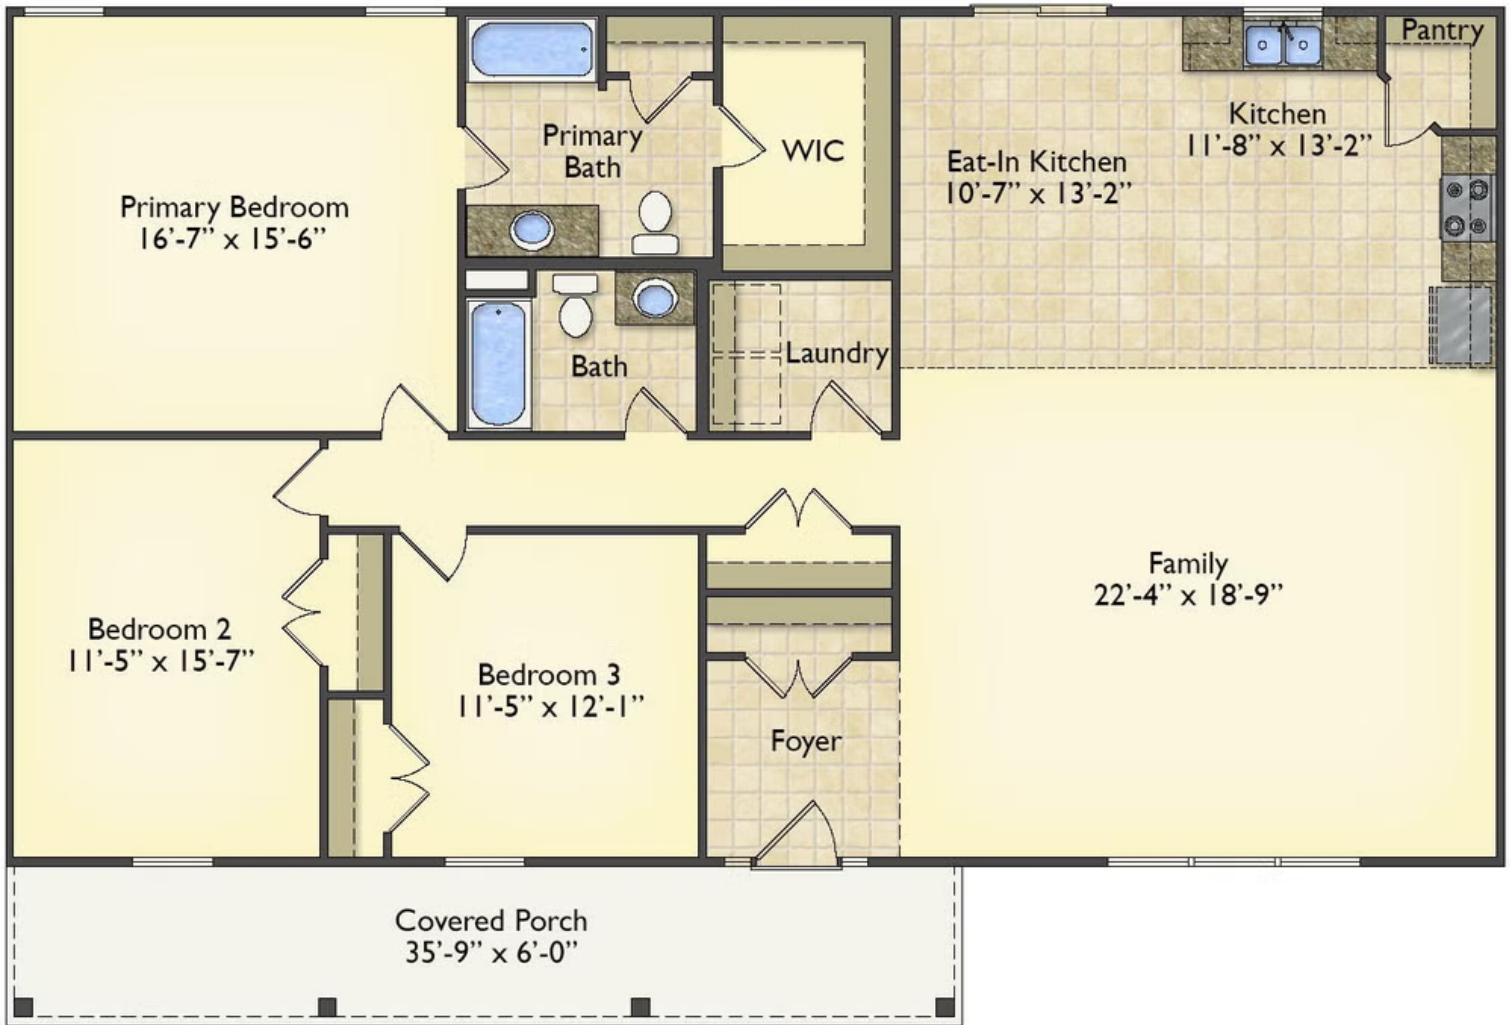

# \$218,990

3 Exterior Styles Available

 1,792+ Sq. Ft.

 3 Bedrooms

 2 Bathrooms

Imagine yourself relaxing in this beautiful plan perfectly crafted for those who love to entertain. The open layout is warm and welcoming providing the home with an easy flow from one space into the next. The New Bern offers one story with 3 bedrooms and 2 bathrooms. The primary suite with a stunning bathroom and walk-in closet is the perfect retreat for unwinding at the end of the day. Gather your family and loved ones around the optional kitchen island, or in the great room that opens up to the dining room and kitchen. The openness of this plan provides the space for seamless conversation from room to room. Choose to add a covered porch to enjoy evenings unwinding with family, or to watch the sunrise. The New Bern is the perfect plan to customize and create your own dream home. If home is where the heart is, then you have finally arrived.

Cabin

Cape Cod

Classic

All square footage is approximate. Renderings are artist's conceptions and may vary slightly from the actual home. Homes may be built in reverse of plans shown, depending on site conditions. Minor architectural changes may be made occasionally at the option of the builder. Please contact your Sales Consultant for details.