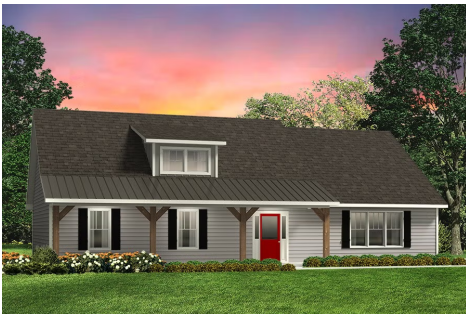

Priced From

\$218,990

3 Exterior Styles Available

 1,792+ Sq. Ft.

 3 Bedrooms

 2 Bathrooms

Imagine yourself relaxing in this beautiful plan perfectly crafted for those who love to entertain. The open layout is warm and welcoming providing the home with an easy flow from one space into the next. The New Bern offers one story with 3 bedrooms and 2 bathrooms. The primary suite with a stunning bathroom and walk-in closet is the perfect retreat for unwinding at the end of the day. Gather your family and loved ones around the optional kitchen island, or in the great room that opens up to the dining room and kitchen. The openness of this plan provides the space for seamless conversation from room to room. Choose to add a covered porch to enjoy evenings unwinding with family, or to watch the sunrise. The New Bern is the perfect plan to customize and create your own dream home. If home is where the heart is, then you have finally arrived.

Cabin

Cape Cod

Classic

All square footage is approximate. Renderings are artist's conceptions and may vary slightly from the actual home. Homes may be built in reverse of plans shown, depending on site conditions. Minor architectural changes may be made occasionally at the option of the builder. Please contact your Sales Consultant for details.