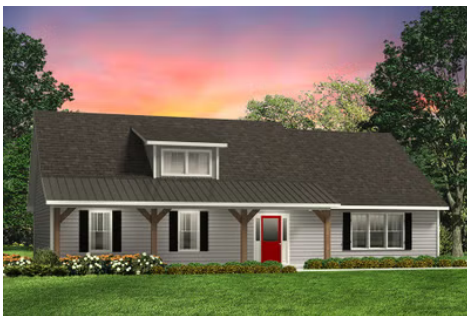

# \$218,990

3 Exterior Styles Available

 1,792+ Sq. Ft.

 3 Bedrooms

 2 Bathrooms

Imagine yourself relaxing in this beautiful plan perfectly crafted for those who love to entertain. The open layout is warm and welcoming providing the home with an easy flow from one space into the next. The New Bern offers one story with 3 bedrooms and 2 bathrooms. The primary suite with a stunning bathroom and walk-in closet is the perfect retreat for unwinding at the end of the day. Gather your family and loved ones around the optional kitchen island, or in the great room that opens up to the dining room and kitchen. The openness of this plan provides the space for seamless conversation from room to room. Choose to add a covered porch to enjoy evenings unwinding with family, or to watch the sunrise. The New Bern is the perfect plan to customize and create your own dream home. If home is where the heart is, then you have finally arrived.

Cabin

Cape Cod

Classic

All square footage is approximate. Renderings are artist's conceptions and may vary slightly from the actual home. Homes may be built in reverse of plans shown, depending on site conditions. Minor architectural changes may be made occasionally at the option of the builder. Please contact your Sales Consultant for details.