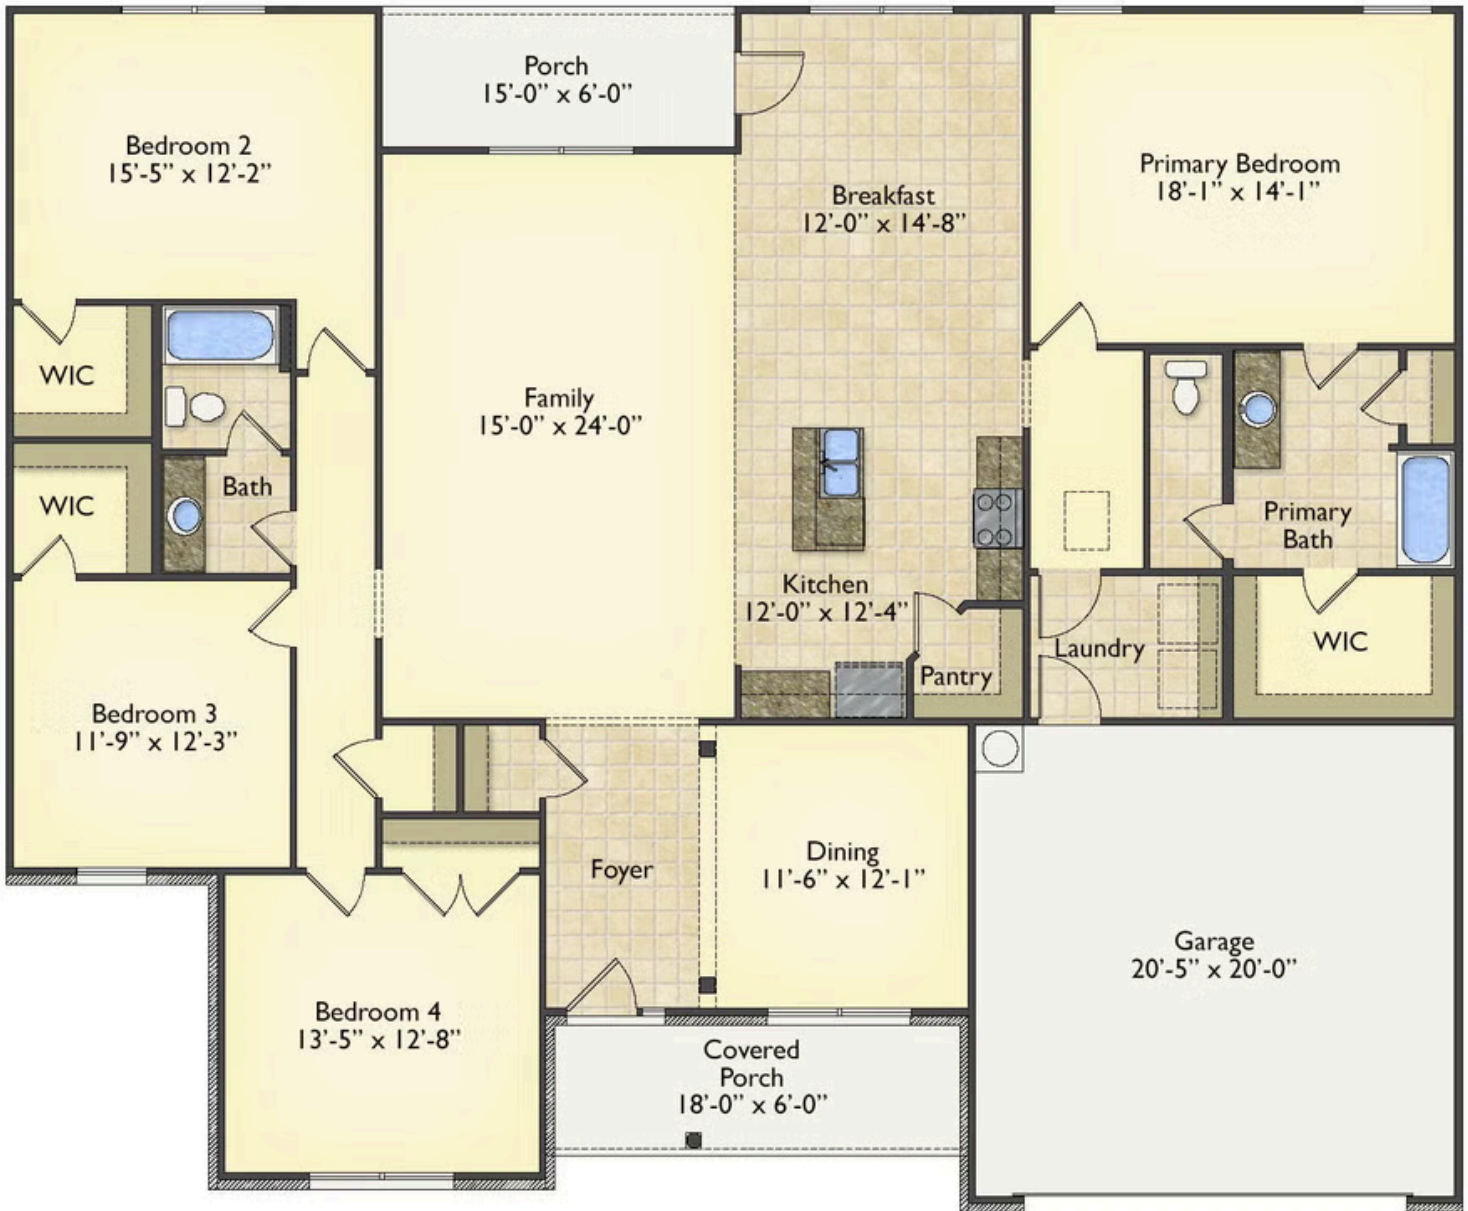

Priced From

\$269,990

2 Exterior Styles Available

 2,364+ Sq. Ft.

 4 Bedrooms

 2 Bathrooms

 2 Car Garage

Call the Inglewood home with its stunning and spacious 4 bedroom and 2 bath design. This home is the perfect size for a growing family all while remaining a cozy and relaxing environment for spending the weekends with loved ones. The heart of the home is sure to be the gourmet kitchen beautifully designed to overlook the spacious great room and breakfast room. The Inglewood offers a covered rear porch that could be used for entertaining or for enjoying a quiet evening after dinner. The primary bedroom features a large walk-in closet and primary bath that comes with a tub and separate shower. The optional 4th bedroom can be left as a bedroom or turned into a library, office, or even a playroom for the kids. There is not a detail overlooked in the Inglewood as it is designed to meet your needs and is customizable to create your own dream home!

Classic

Craftsman

All square footage is approximate. Renderings are artist's conceptions and may vary slightly from the actual home. Homes may be built in reverse of plans shown, depending on site conditions. Minor architectural changes may be made occasionally at the option of the builder. Please contact your Sales Consultant for details.