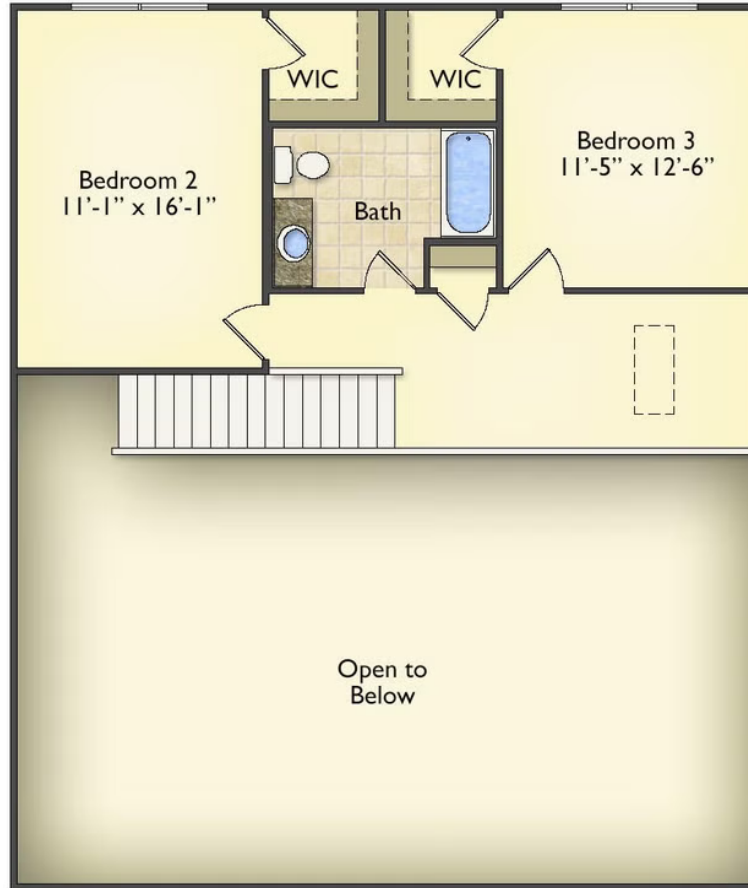

All square footage is approximate. Renderings are artist's conceptions and may vary slightly from the actual home. Homes may be built in reverse of plans shown, depending on site conditions. Minor architectural changes may be made occasionally at the option of the builder. Please contact your Sales Consultant for details.