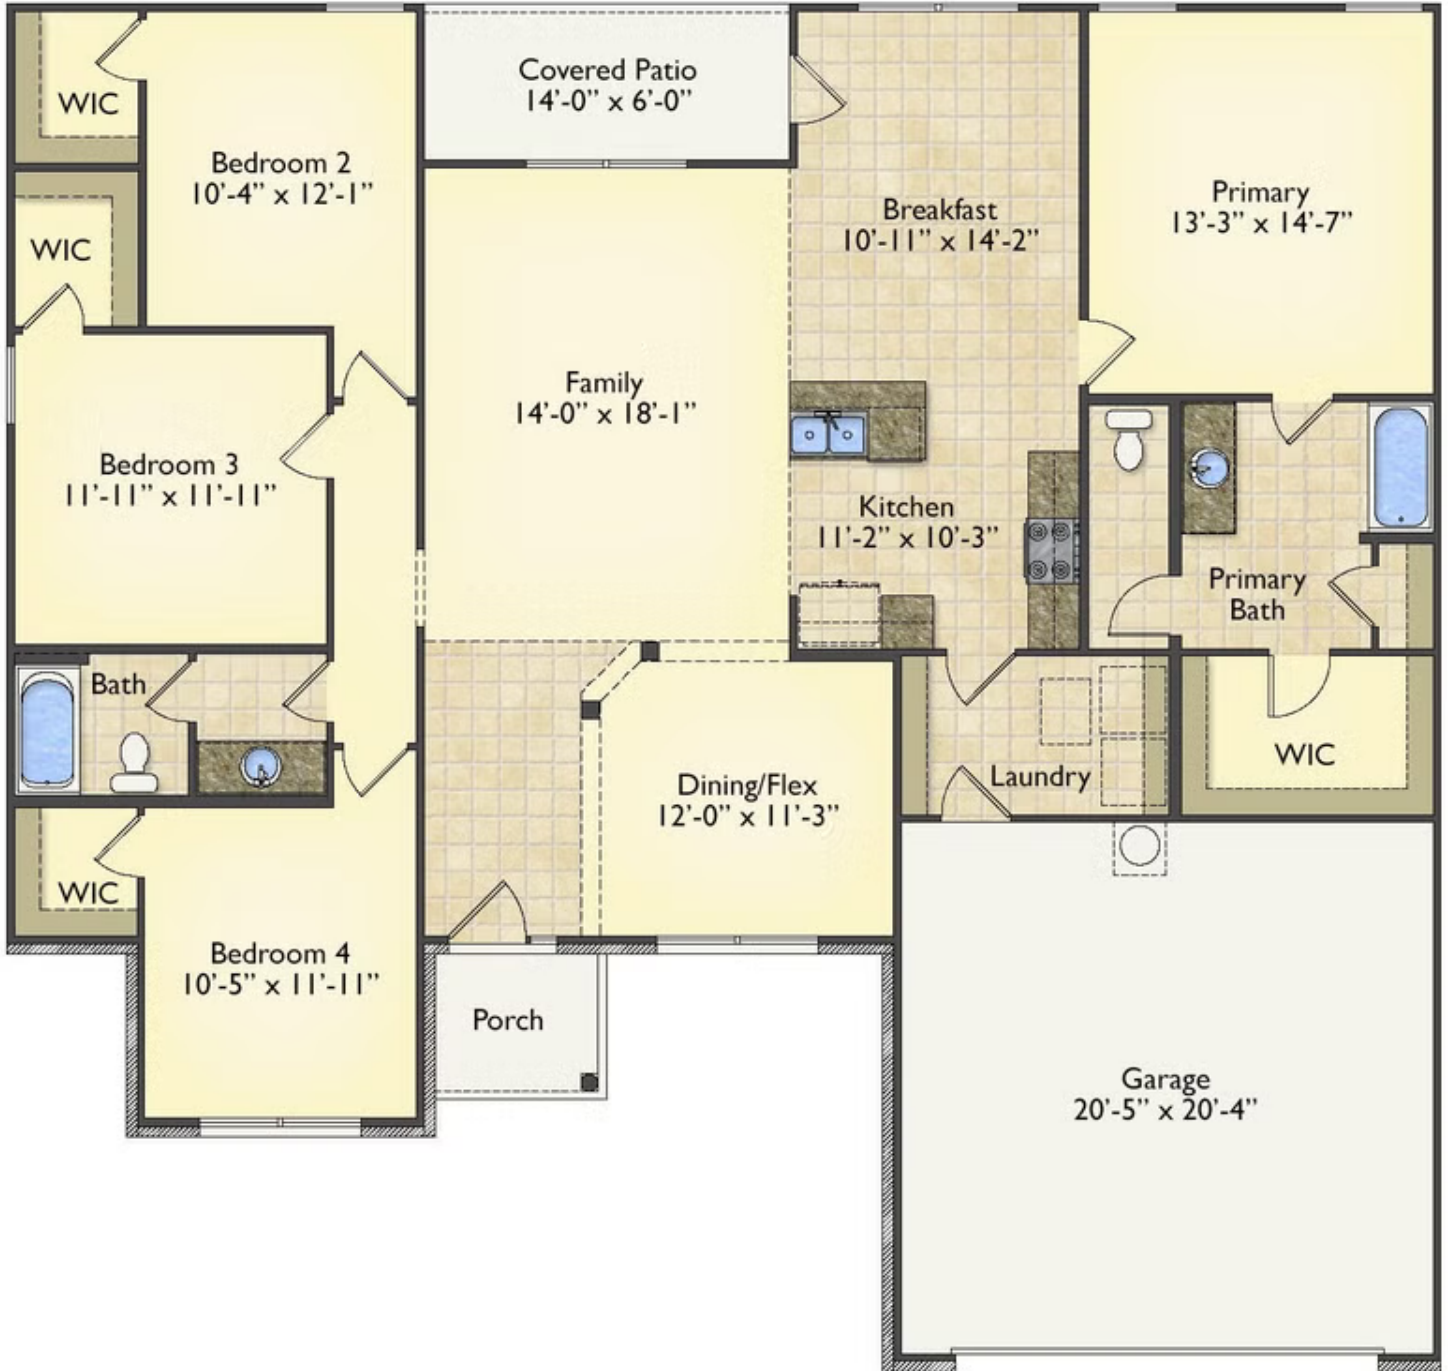

# \$236,990

3 Exterior Styles Available

 1,877+ Sq. Ft.

 4 Bedrooms

 2 Bathrooms

 2 Car Garage

The Richfield has something for everyone! This lovely home offers 4 bedrooms and 2 baths with endless options to create your dream home. The openness of the Kitchen with large island, breakfast nook, and family room was specifically designed to keep everyone together. Savor relaxed yet special meals in your formal dining room or reinvent the space into a 5th bedroom for those out of town guests. The master retreat complete with a walk in closet is secluded from the other three bedrooms for privacy. A shortage of storage space is a problem of the past with walk in closets in each of the 4 bedrooms in this home. A covered front porch, 2 car garage, and separate laundry room are just a few of the reasons to make the Richfield your very own dream home.

Classic

Craftsman

Farmhouse

All square footage is approximate. Renderings are artist's conceptions and may vary slightly from the actual home. Homes may be built in reverse of plans shown, depending on site conditions. Minor architectural changes may be made occasionally at the option of the builder. Please contact your Sales Consultant for details.