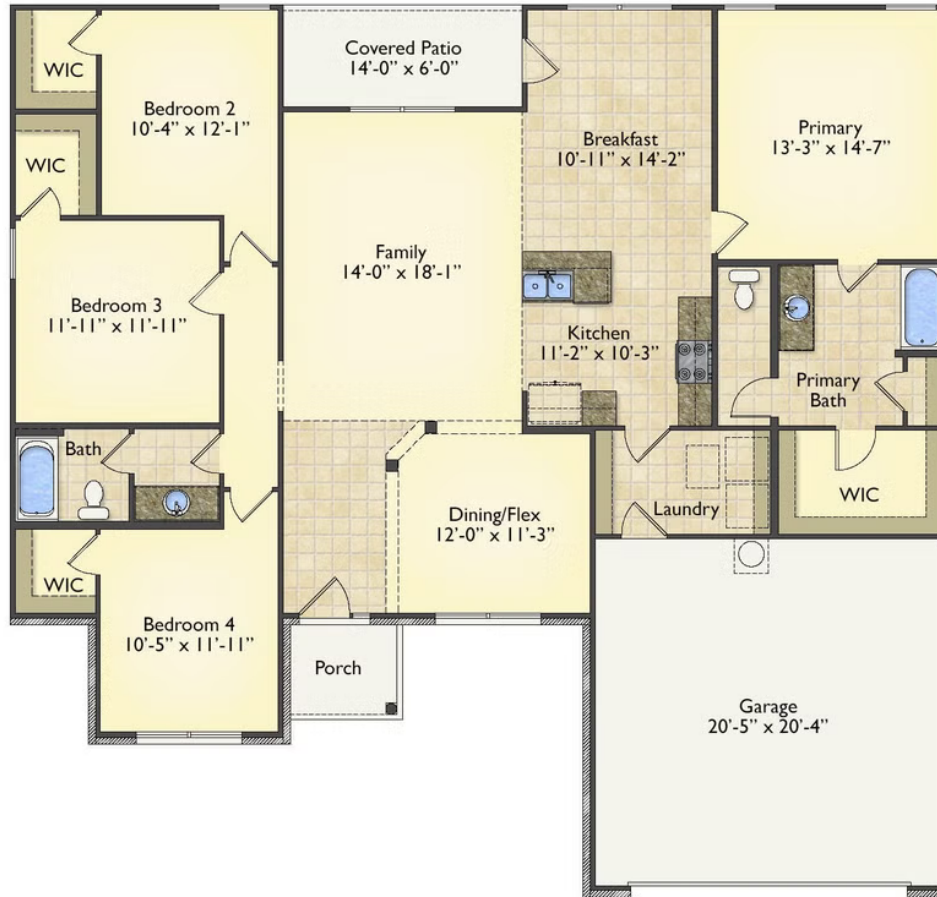

Priced From

\$236,990

3 Exterior Styles Available

 1,877+ Sq. Ft.

 4 Bedrooms

 2 Bathrooms

 2 Car Garage

The Richfield has something for everyone! This lovely home offers 4 bedrooms and 2 baths with endless options to create your dream home. The openness of the Kitchen with large island, breakfast nook, and family room was specifically designed to keep everyone together. Savor relaxed yet special meals in your formal dining room or reinvent the space into a 5th bedroom for those out of town guests. The master retreat complete with a walk in closet is secluded from the other three bedrooms for privacy. A shortage of storage space is a problem of the past with walk in closets in each of the 4 bedrooms in this home. A covered front porch, 2 car garage, and separate laundry room are just a few of the reasons to make the Richfield your very own dream home.

Classic

Craftsman

Farmhouse

All square footage is approximate. Renderings are artist's conceptions and may vary slightly from the actual home. Homes may be built in reverse of plans shown, depending on site conditions. Minor architectural changes may be made occasionally at the option of the builder. Please contact your Sales Consultant for details.