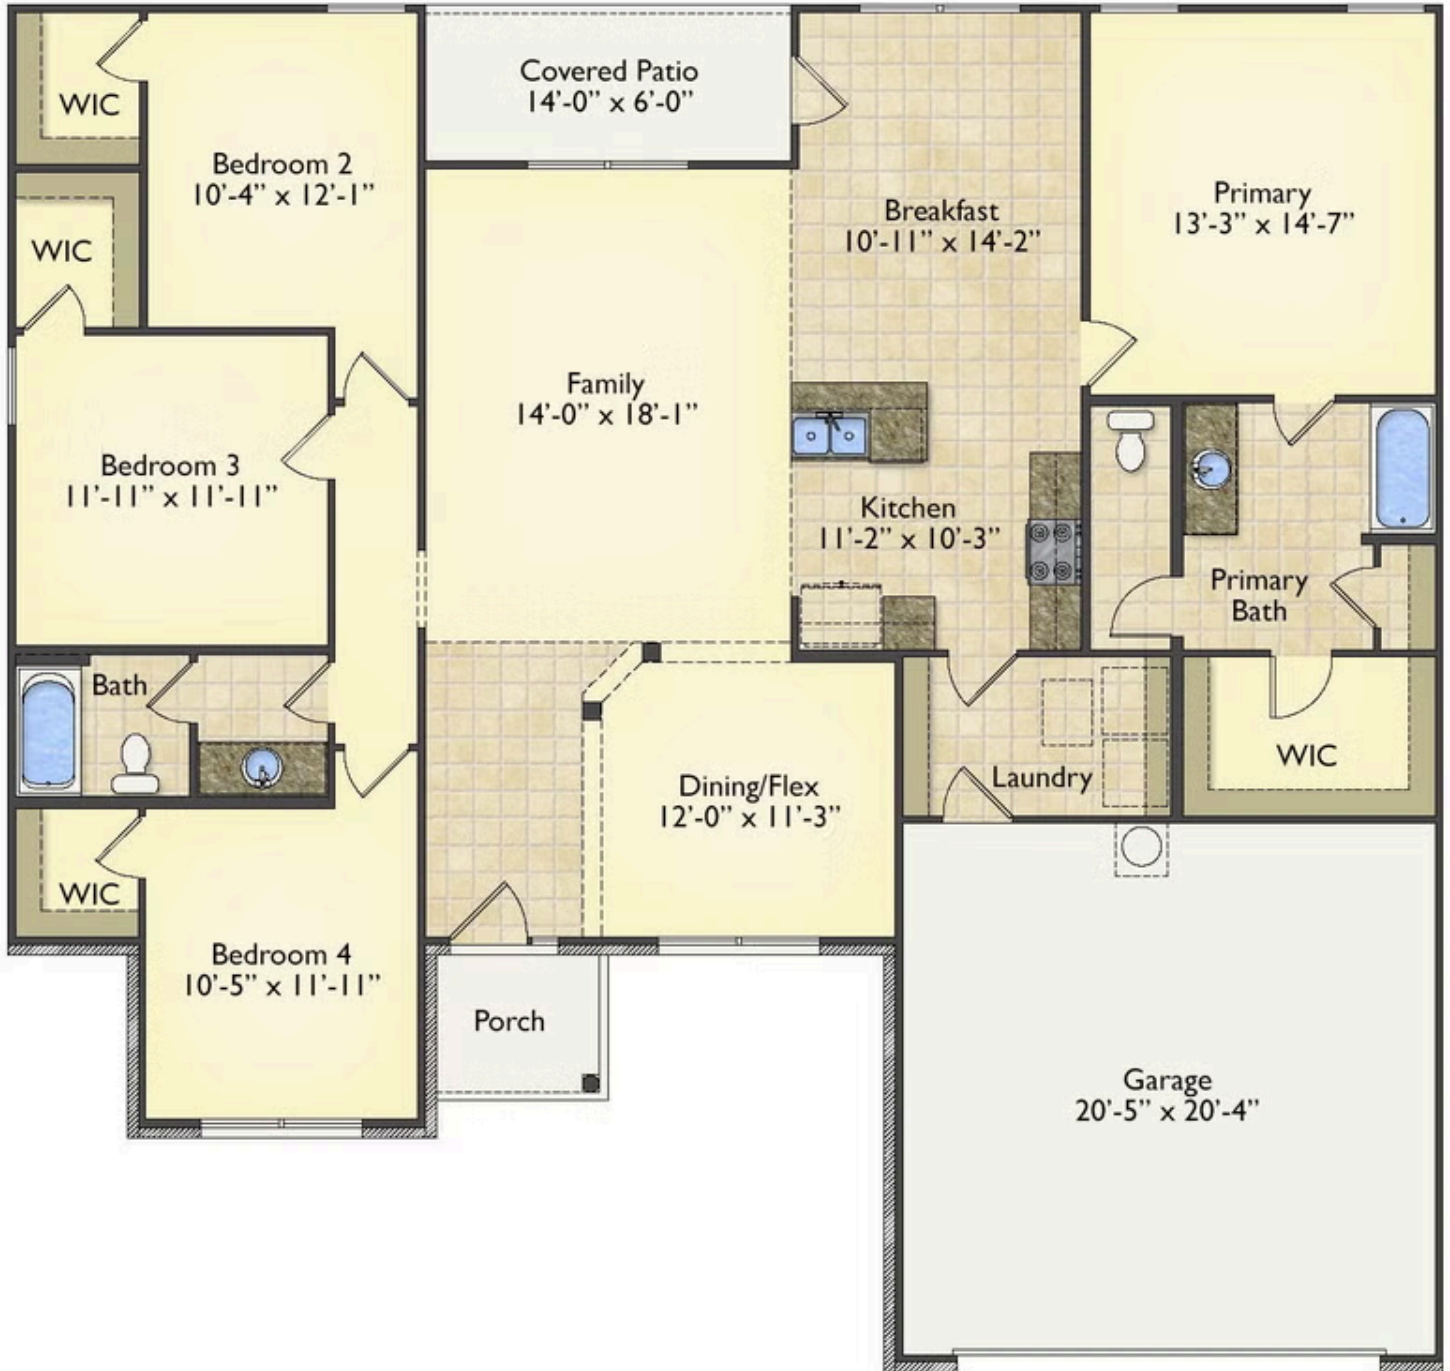

## Call for Price

3 Exterior Styles Available

 1,877+ Sq. Ft.

 4 Bedrooms

 2 Bathrooms

 2 Car Garage

The Richfield has something for everyone! This lovely home offers 4 bedrooms and 2 baths with endless options to create your dream home. The openness of the Kitchen with large island, breakfast nook, and family room was specifically designed to keep everyone together. Savor relaxed yet special meals in your formal dining room or reinvent the space into a 5th bedroom for those out of town guests. The master retreat complete with a walk in closet is secluded from the other three bedrooms for privacy. A shortage of storage space is a problem of the past with walk in closets in each of the 4 bedrooms in this home. A covered front porch, 2 car garage, and separate laundry room are just a few of the reasons to make the Richfield your very own dream home.

Classic

Craftsman

Farmhouse

All square footage is approximate. Renderings are artist's conceptions and may vary slightly from the actual home. Homes may be built in reverse of plans shown, depending on site conditions. Minor architectural changes may be made occasionally at the option of the builder. Please contact your Sales Consultant for details.