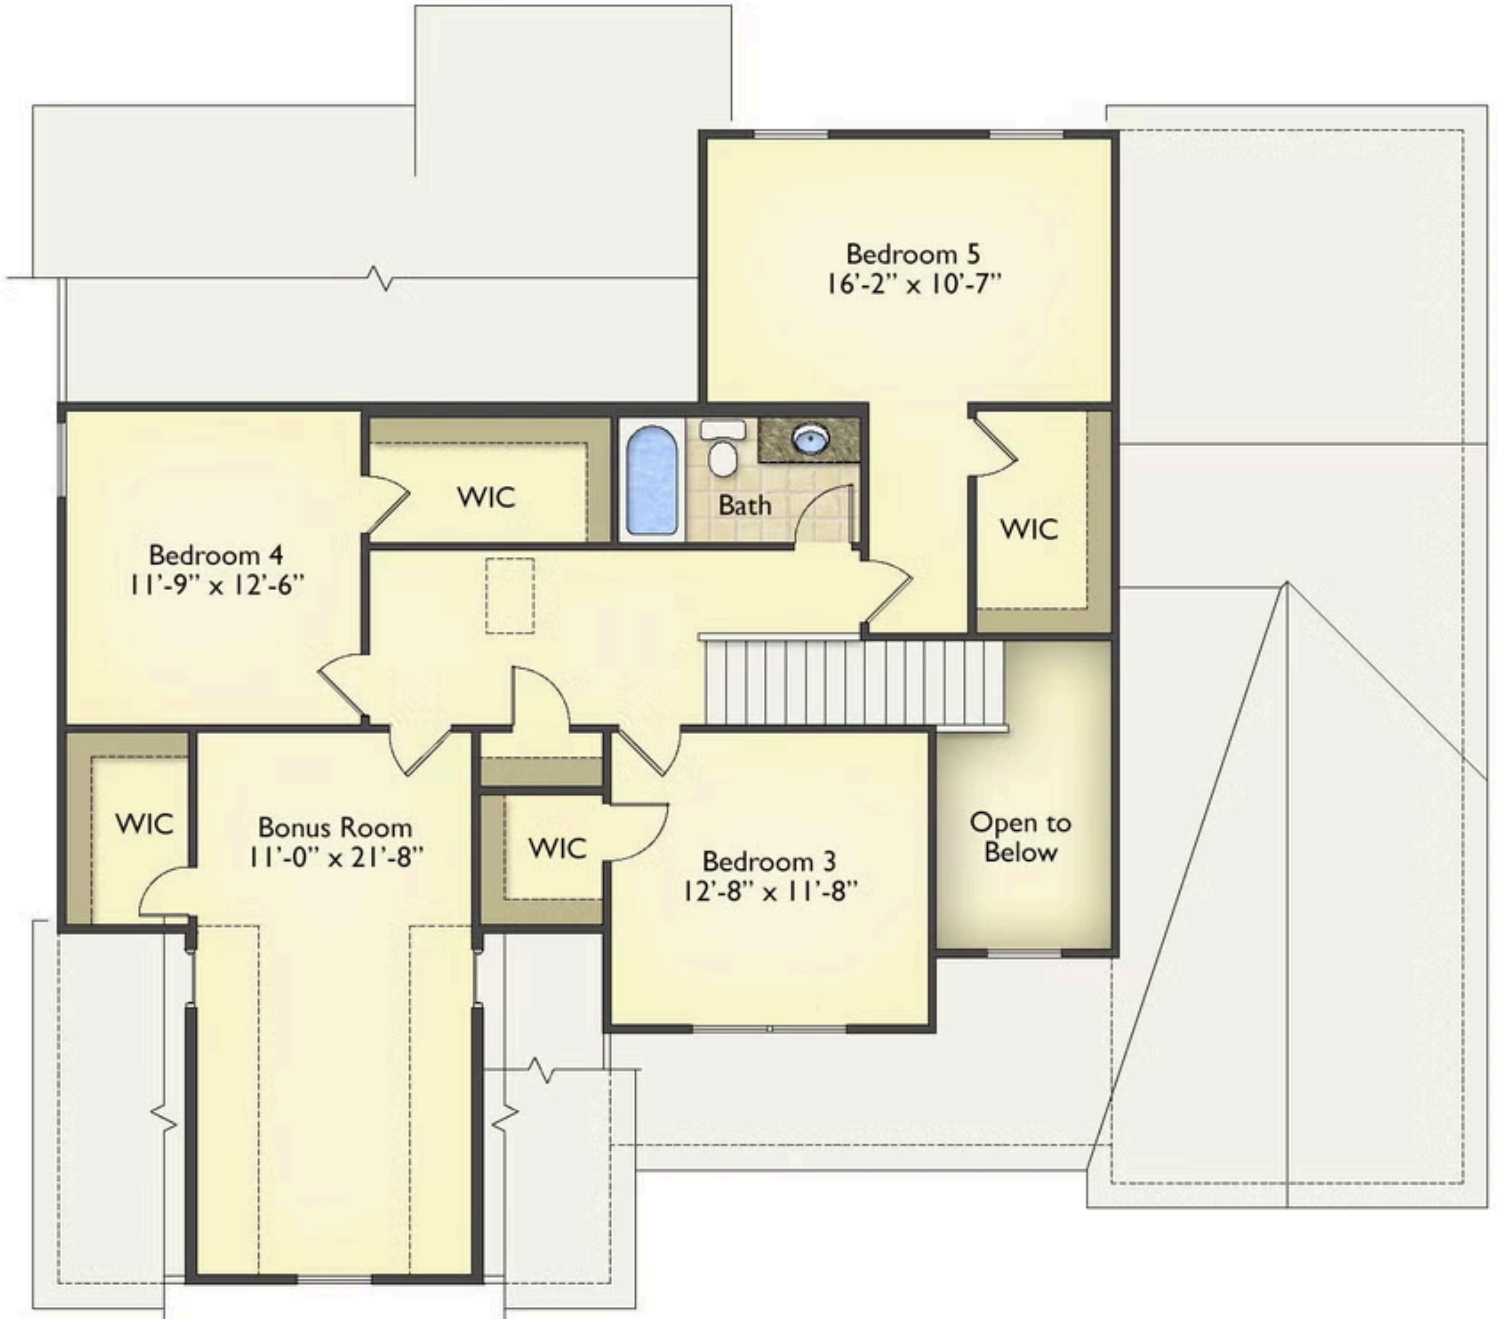

All square footage is approximate. Renderings are artist's conceptions and may vary slightly from the actual home. Homes may be built in reverse of plans shown, depending on site conditions. Minor architectural changes may be made occasionally at the option of the builder. Please contact your Sales Consultant for details.