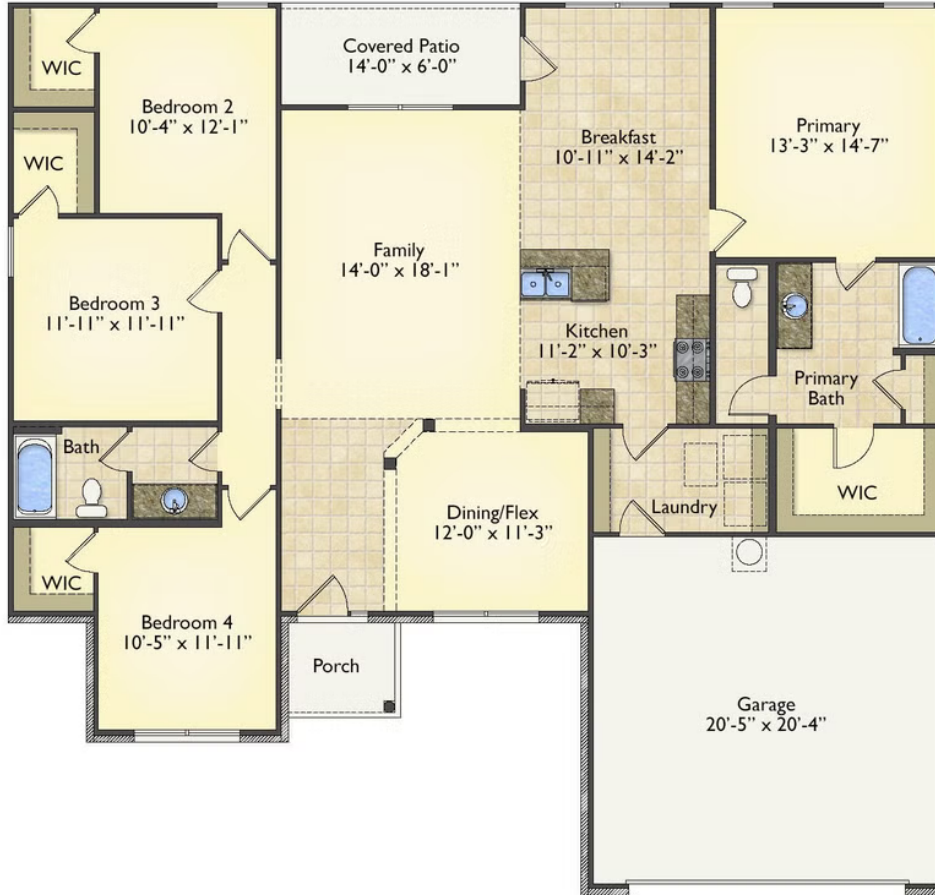

# \$235,990

3 Exterior Styles Available

 1,877+ Sq. Ft.

 4 Bedrooms

 2 Bathrooms

 2 Car Garage

The Richfield has something for everyone! This lovely home offers 4 bedrooms and 2 baths with endless options to create your dream home. The openness of the Kitchen with large island, breakfast nook, and family room was specifically designed to keep everyone together. Savor relaxed yet special meals in your formal dining room or reinvent the space into a 5th bedroom for those out of town guests. The master retreat complete with a walk in closet is secluded from the other three bedrooms for privacy. A shortage of storage space is a problem of the past with walk in closets in each of the 4 bedrooms in this home. A covered front porch, 2 car garage, and separate laundry room are just a few of the reasons to make the Richfield your very own dream home.

Classic

Craftsman

Farmhouse

All square footage is approximate. Renderings are artist's conceptions and may vary slightly from the actual home. Homes may be built in reverse of plans shown, depending on site conditions. Minor architectural changes may be made occasionally at the option of the builder. Please contact your Sales Consultant for details.