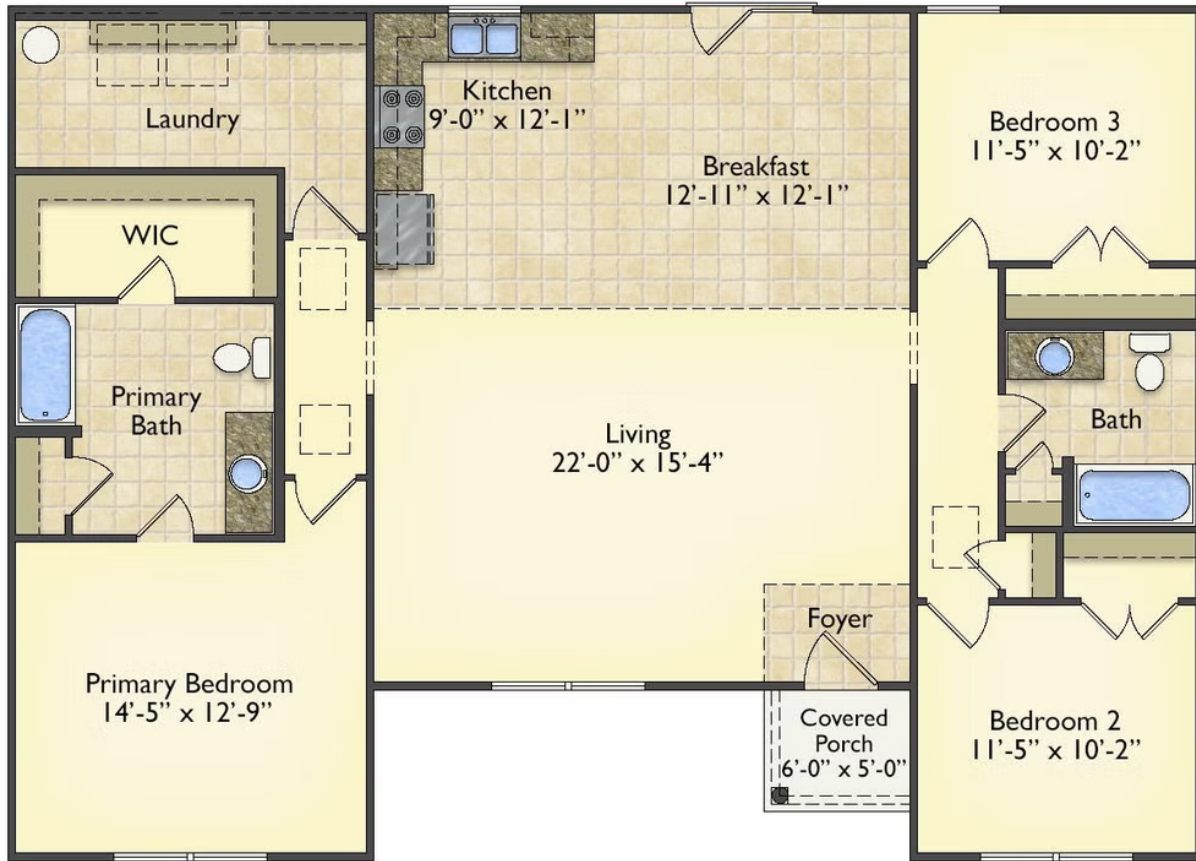

All square footage is approximate. Renderings are artist's conceptions and may vary slightly from the actual home. Homes may be built in reverse of plans shown, depending on site conditions. Minor architectural changes may be made occasionally at the option of the builder. Please contact your Sales Consultant for details.