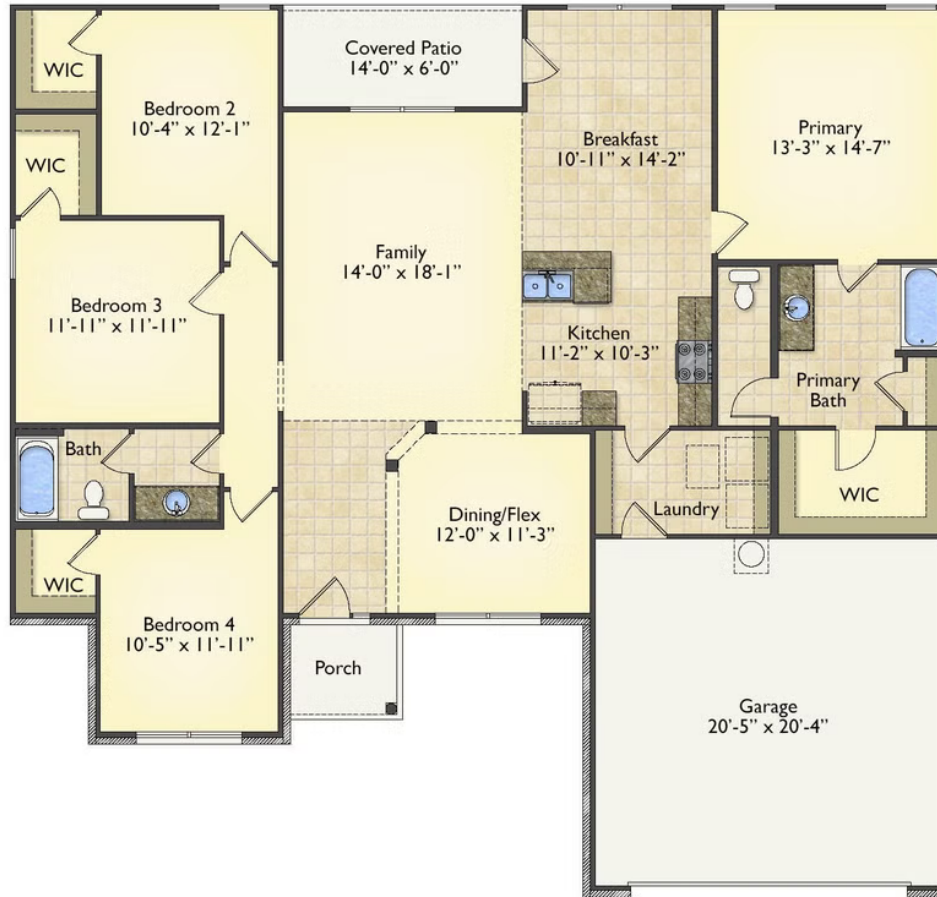

Priced From

\$235,990

3 Exterior Styles Available

 1,877+ Sq. Ft.

 4 Bedrooms

 2 Bathrooms

 2 Car Garage

The Richfield has something for everyone! This lovely home offers 4 bedrooms and 2 baths with endless options to create your dream home. The openness of the Kitchen with large island, breakfast nook, and family room was specifically designed to keep everyone together. Savor relaxed yet special meals in your formal dining room or reinvent the space into a 5th bedroom for those out of town guests. The master retreat complete with a walk in closet is secluded from the other three bedrooms for privacy. A shortage of storage space is a problem of the past with walk in closets in each of the 4 bedrooms in this home. A covered front porch, 2 car garage, and separate laundry room are just a few of the reasons to make the Richfield your very own dream home.

Classic

Craftsman

Farmhouse

All square footage is approximate. Renderings are artist's conceptions and may vary slightly from the actual home. Homes may be built in reverse of plans shown, depending on site conditions. Minor architectural changes may be made occasionally at the option of the builder. Please contact your Sales Consultant for details.